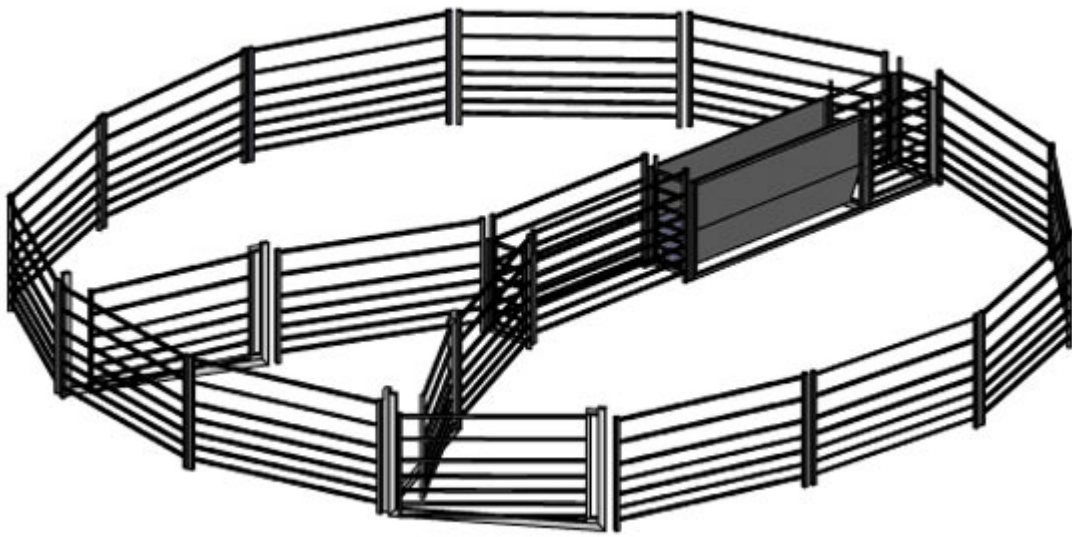

Kurraglen Industries

Tomorrows livestock equipment for today

100 Head Goat Yard

100 Head Goat Yard Components

- 17 2.2M Goat Panel
- 1 Race gate 0.6m
- 1 V Draft Race
- 3 Goat Yard Gate 2.2m