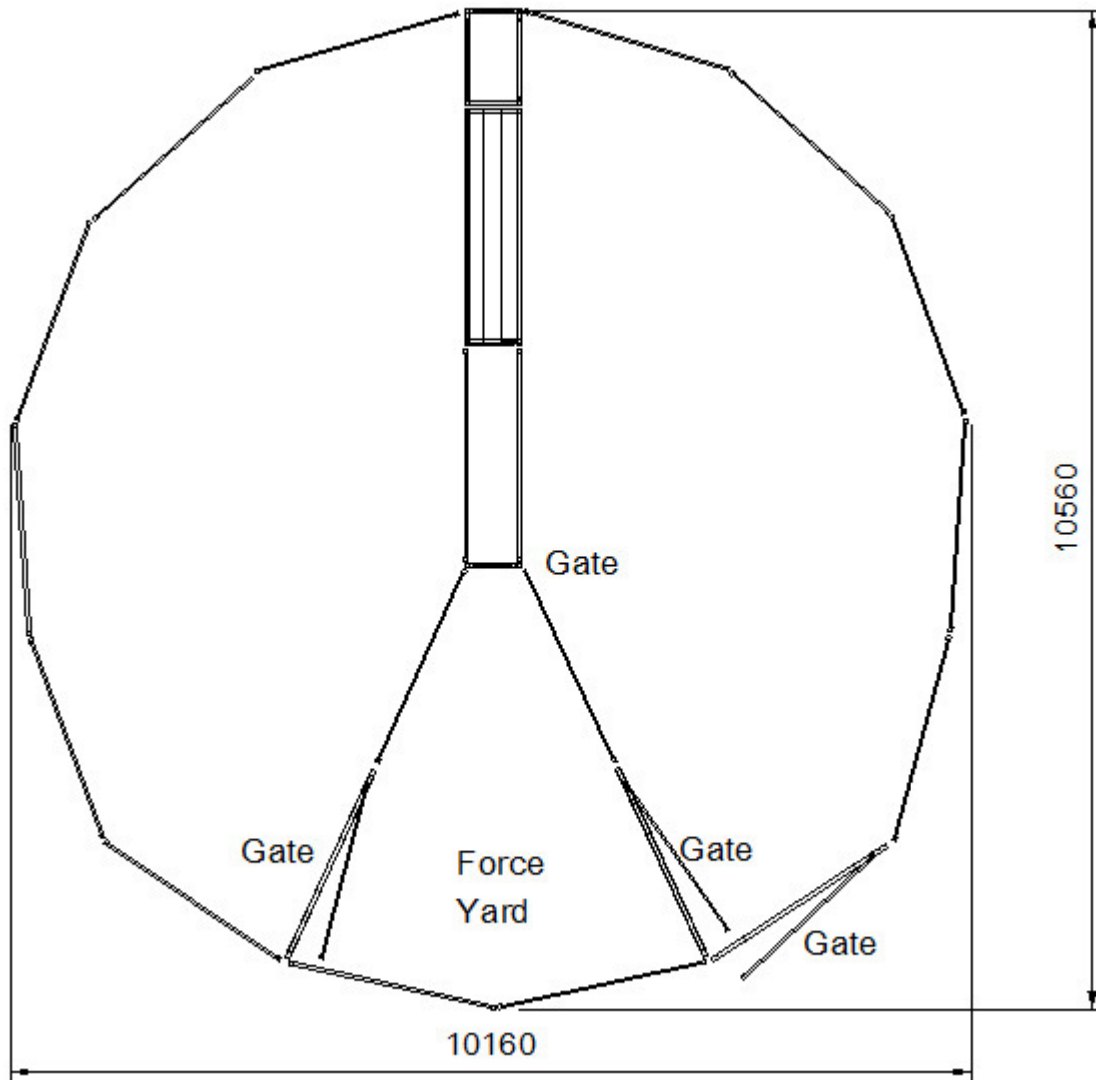

Kurraglen Industries

Tomorrows livestock equipment for today

100 Head Goat Yard

100 Head Goat Yard Components

- 17 2.2M Goat Panel
- 1 Race gate 0.6m
- 1 V Draft Race
- 3 Goat Yard Gate 2.2m