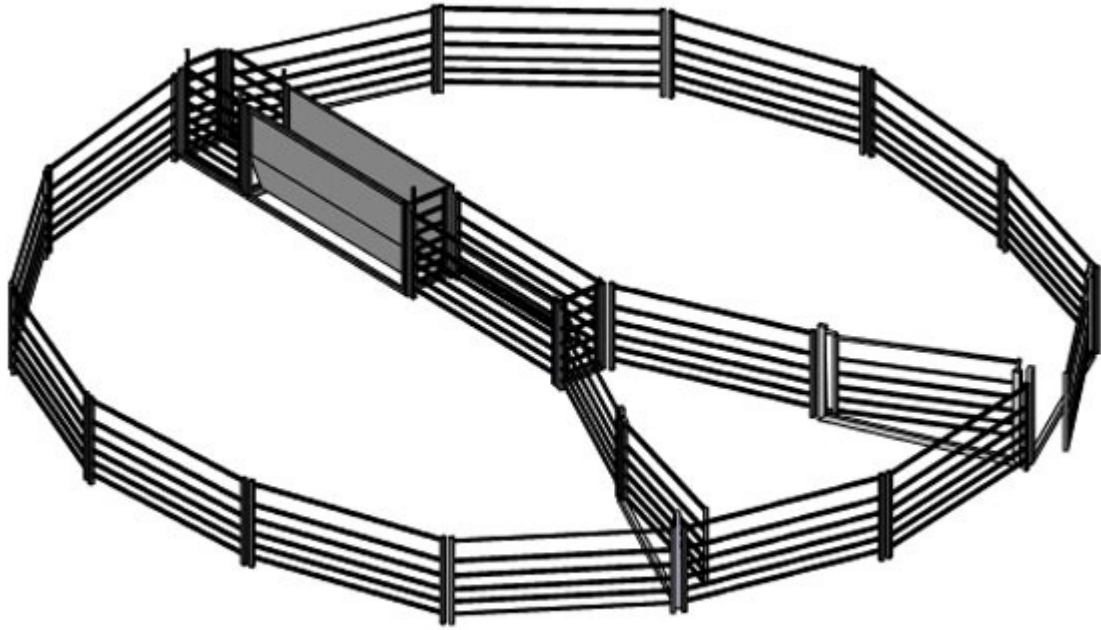

Kurraglen Industries

Tomorrows livestock equipment for today

100 Head Sheep Yard

100 Head Sheep Yard Components

- 17 2.2M Sheep Panel
- 1 V Draft Race
- 1 Race gate sheep 0.6m
- 3 Sheep Yard Gate 2.2m