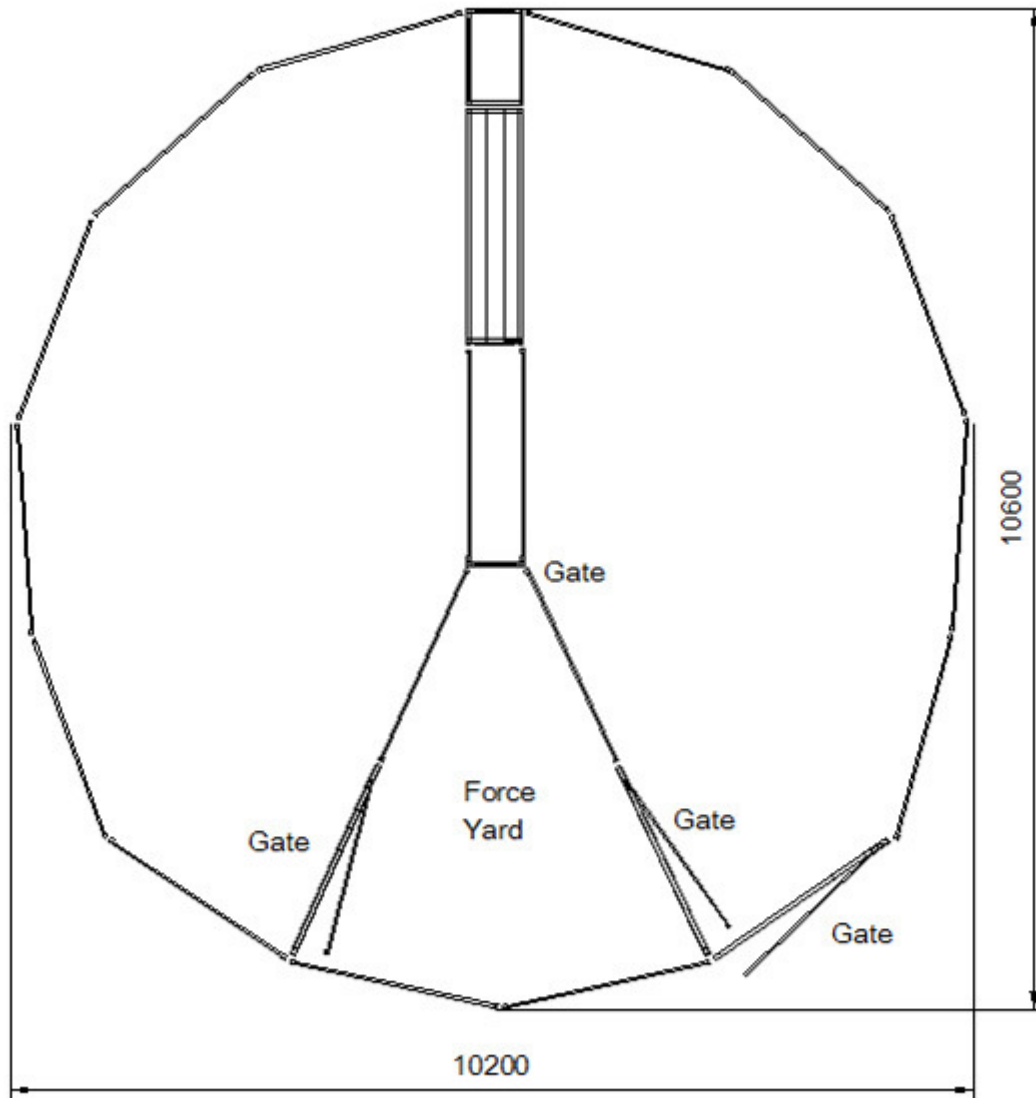

Kurraglen Industries

Tomorrows livestock equipment for today

100 Head Sheep Yard

100 Head Sheep Yard Components

- 17 2.2M Sheep Panel
- 1 V Draft Race
- 1 Race gate sheep 0.6m
- 3 Sheep Yard Gate 2.2m