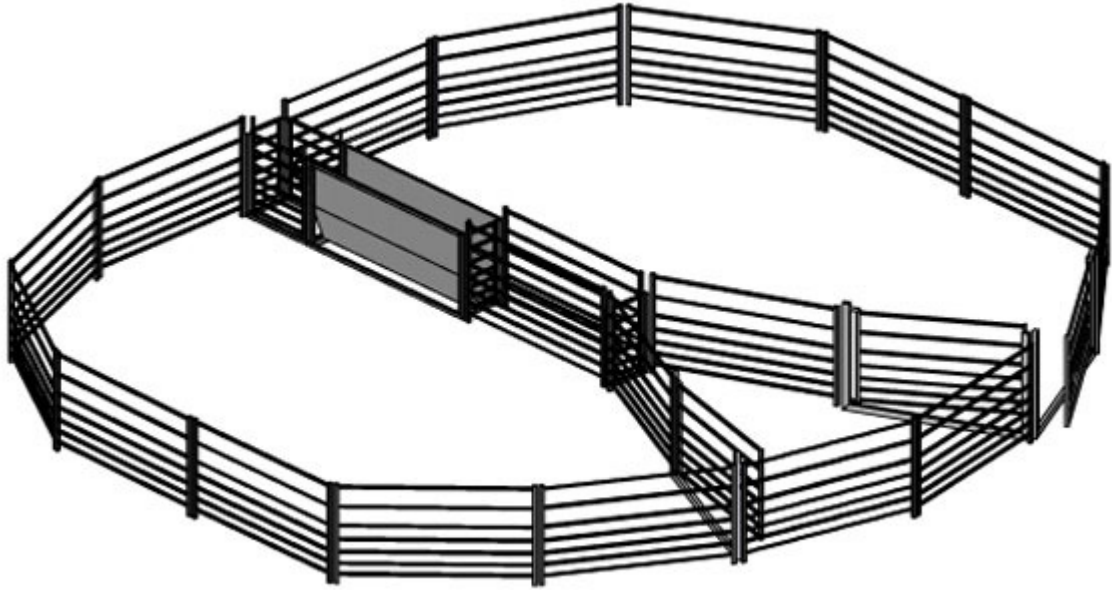

Kurraglen Industries

Tomorrows livestock equipment for today

120 Head Goat Yard

120 Head Goat Yard Components

- 19 2.2M Goat Panel
- 1 V Draft Race
- 1 Race gate 0.6m
- 3 Goat Yard Gate 2.2m