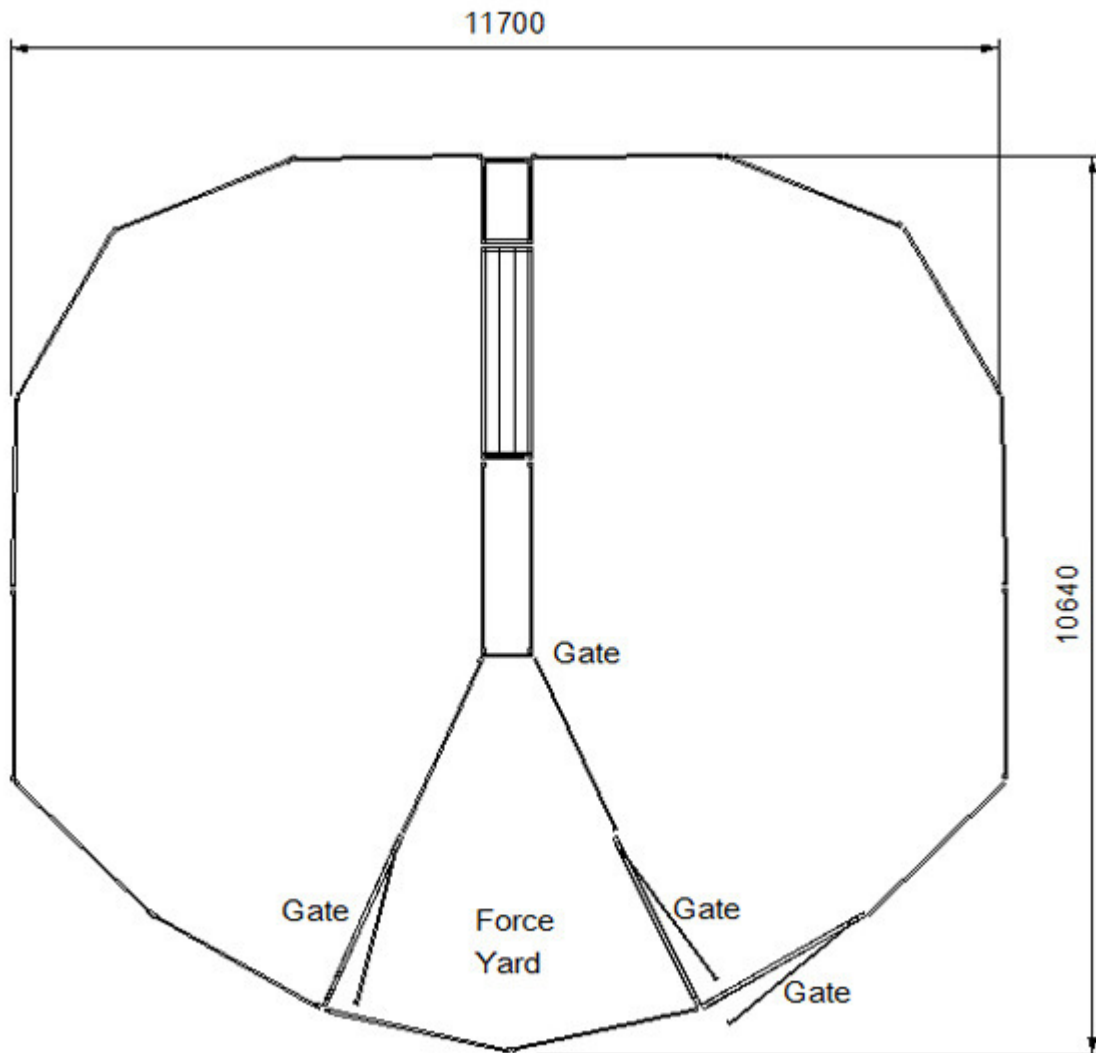

Kurraglen Industries

Tomorrows livestock equipment for today

120 Head Goat Yard

120 Head Goat Yard Components

- 19 2.2M Goat Panel
- 1 V Draft Race
- 1 Race gate 0.6m
- 3 Goat Yard Gate 2.2m