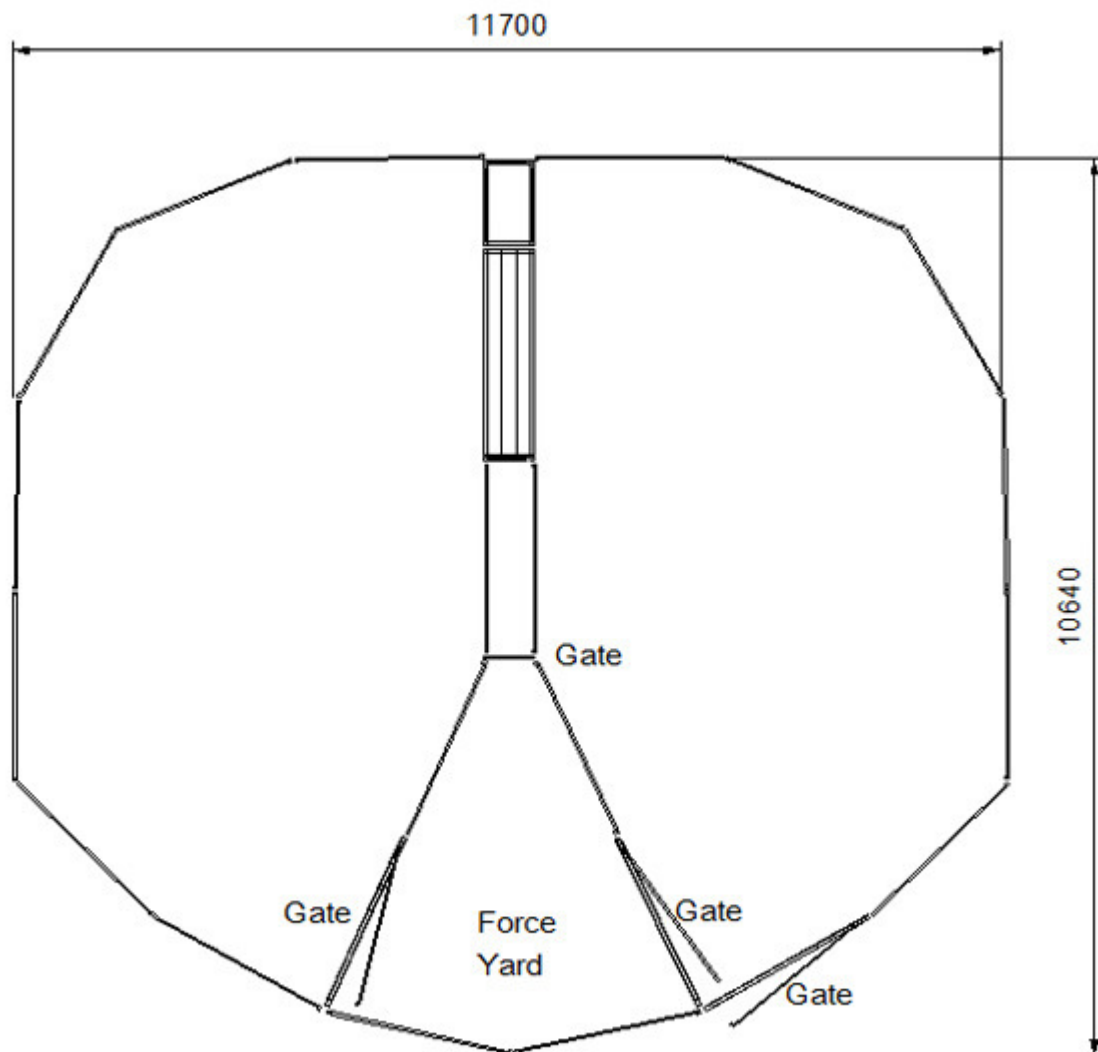

### 120 Head Sheep Yard Components

- 19 2.2M Goat Panel
- 1 V Draft Race
- 1 Race gate 0.6m
- 3 Goat Yard Gate 2.2m