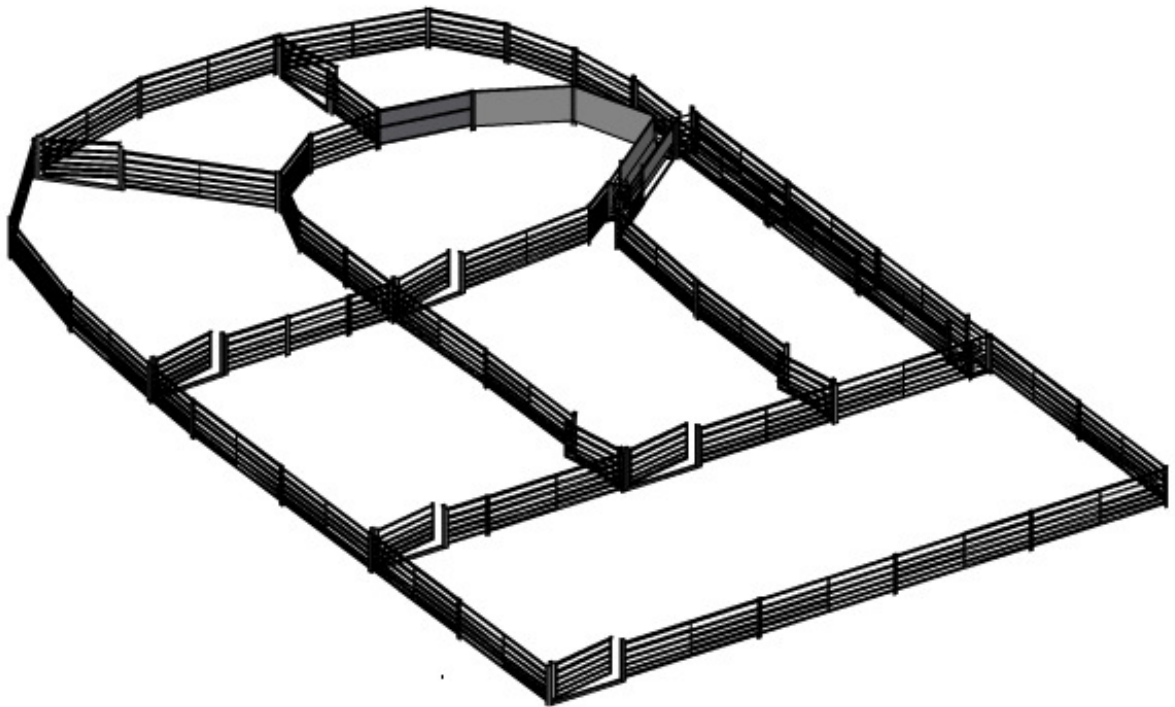

Kurraglen Industries

Tomorrows livestock equipment for today

1315 Head Premium Bugle Sheep Yard

1315 Head Premium Bugle Sheep Yard Components

4	1.2M Oval Rail Premium Sheep Panel
2	1.8M Oval Rail Premium Sheep Panel
10	2.1M Oval Rail Premium Sheep Panel
30	4.0M Oval Rail Premium Sheep Panel
9	2.2M Oval Rail Premium Sheep Gate
1	Race gate sheep 0.6m 1.05h
1	V Draft Race
1	V Draft Gates
2	Race support sheep 0.6m x 1.05 high
3	2.5M Sheeted Sheep Panel 1.05 high
1	4 way adapter post