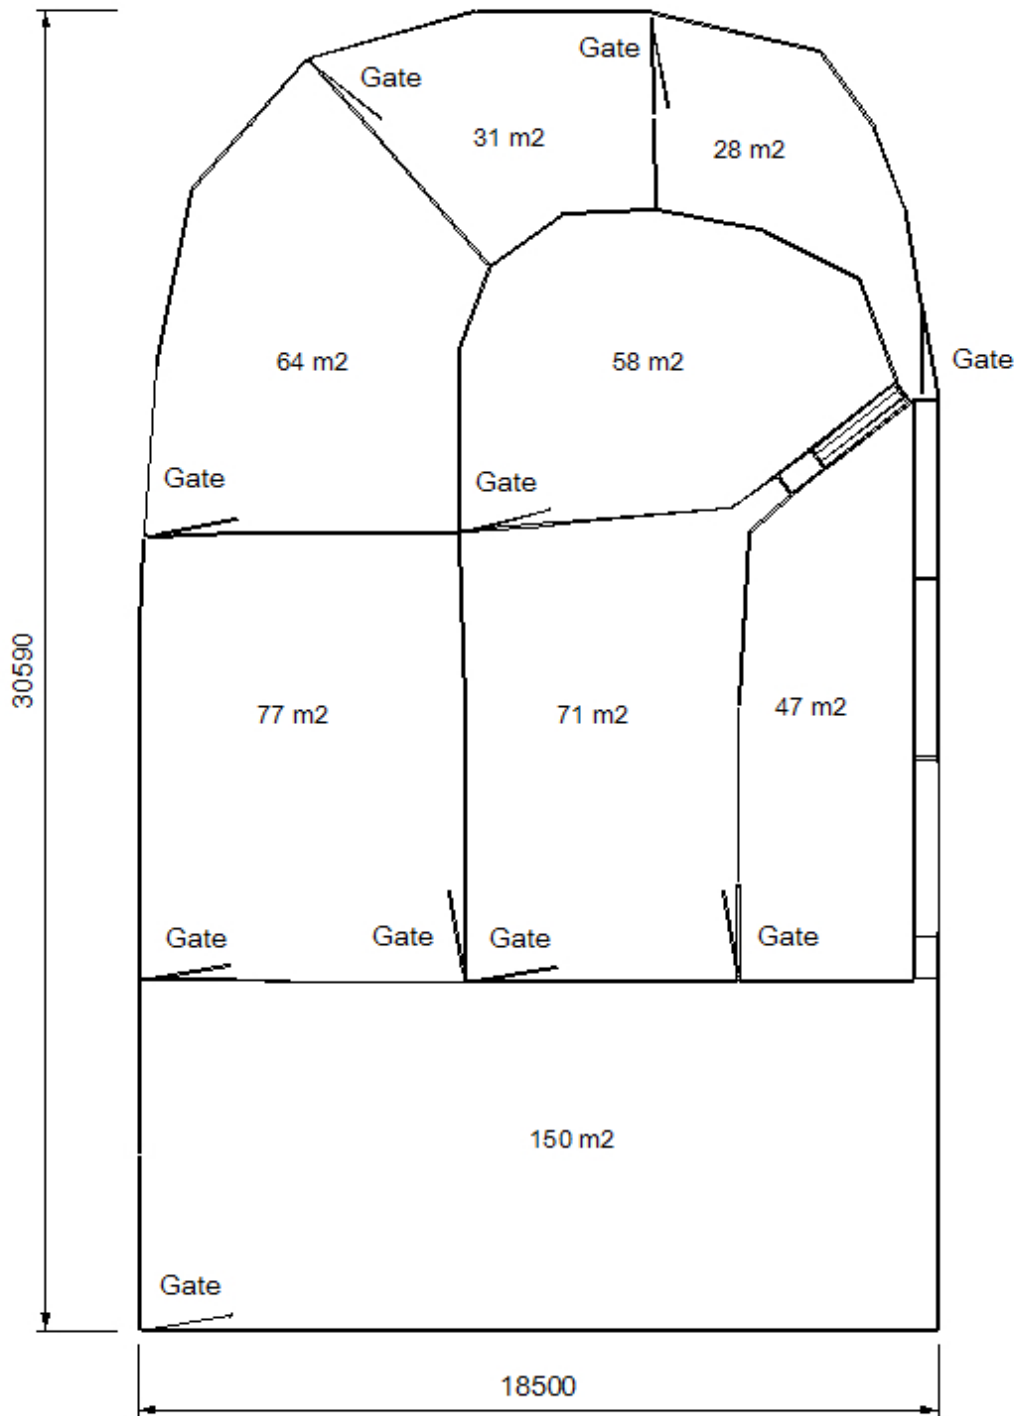

Kurraglen Industries

Tomorrows livestock equipment for today

1315 Head Premium Bugle Sheep Yard

1315 Head Premium Bugle Sheep Yard Components

4	1.2M Oval Rail Premium Sheep Panel
2	1.8M Oval Rail Premium Sheep Panel
10	2.1M Oval Rail Premium Sheep Panel
30	4.0M Oval Rail Premium Sheep Panel
9	2.2M Oval Rail Premium Sheep Gate
1	Race gate sheep 0.6m 1.05h
1	V Draft Race
1	V Draft Gates
2	Race support sheep 0.6m x 1.05 high
3	2.5M Sheeted Sheep Panel 1.05 high
1	4 way adapter post