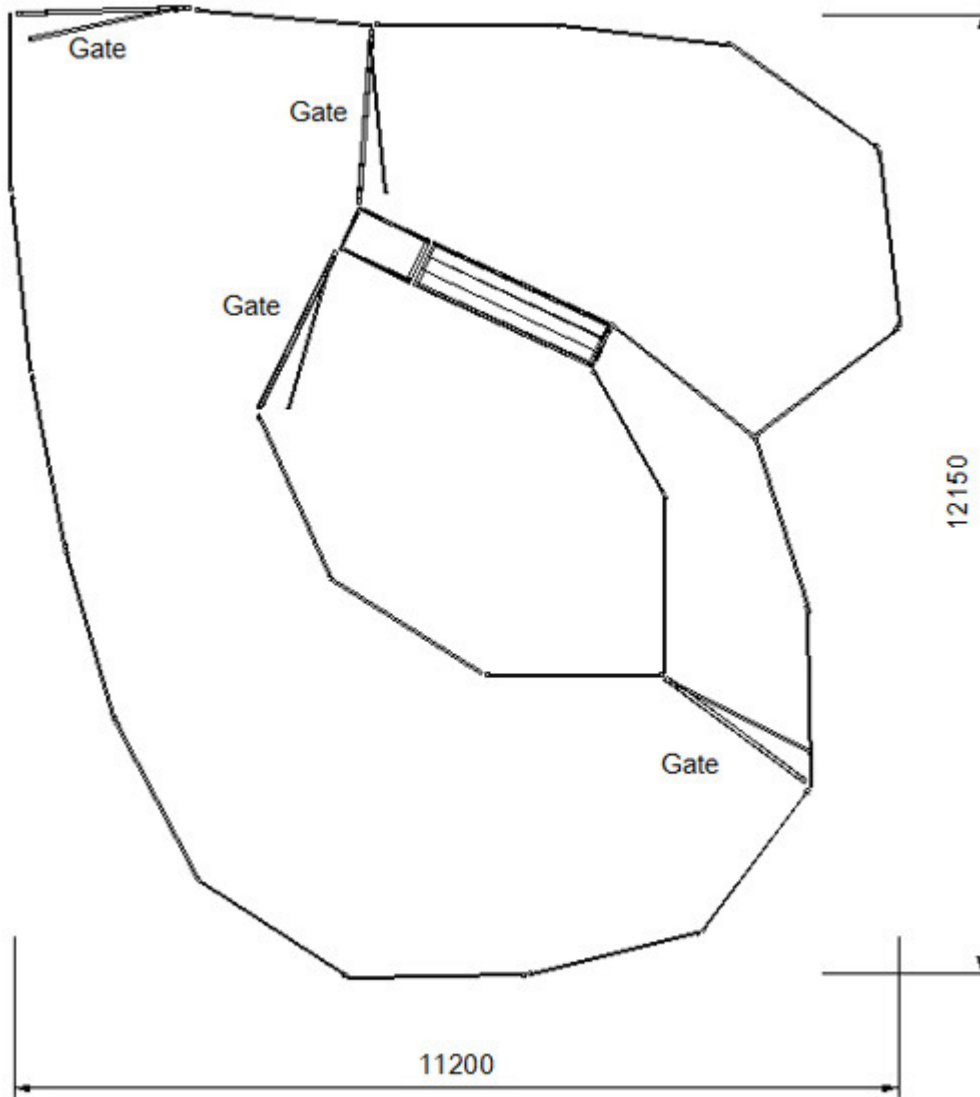

Kurraglen Industries

Tomorrows livestock equipment for today

150 Head Bugle Sheep Yard

150 Head Bugle Sheep Yard Components

- 22 2.2M Sheep Panel
- 1 V Draft Race
- 1 1.8M Sheep Panel
- 4 Sheep Yard Gate 2.2m