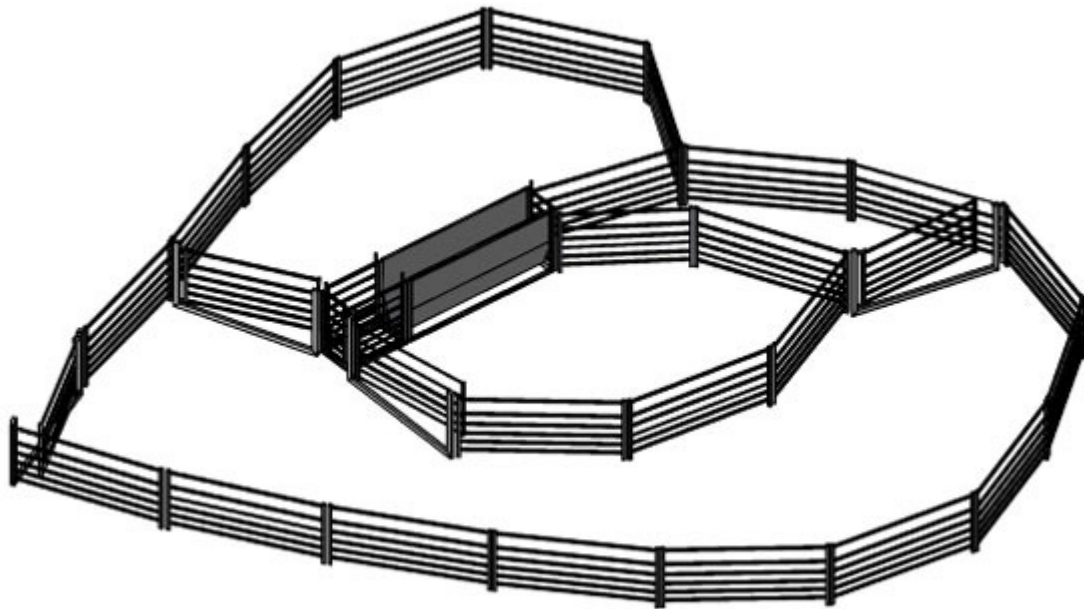

Kurraglen Industries

Tomorrows livestock equipment for today

150 Head Bugle Sheep Yard

150 Head Bugle Sheep Yard Components

- 22 2.2M Sheep Panel
- 1 V Draft Race
- 1 1.8M Sheep Panel
- 4 Sheep Yard Gate 2.2m