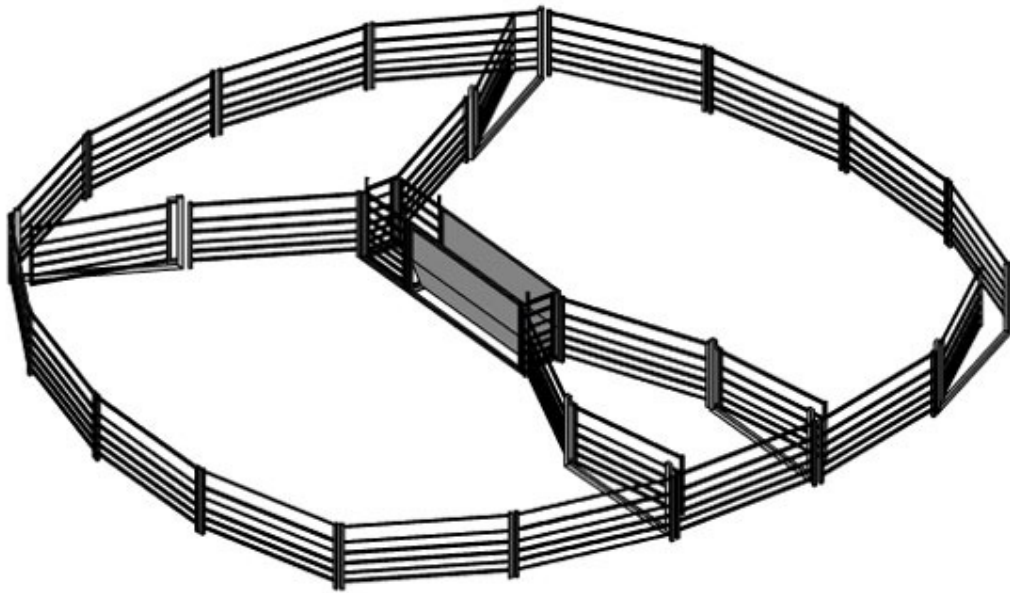

Kurraglen Industries

Tomorrows livestock equipment for today

200 Head Sheep Yard

200 Head Sheep Yard Components

- 1 V Draft Race
- 20 2.2M Sheep Panel
- 5 Sheep Yard Gate 22m
- 4 3 way adapter posts