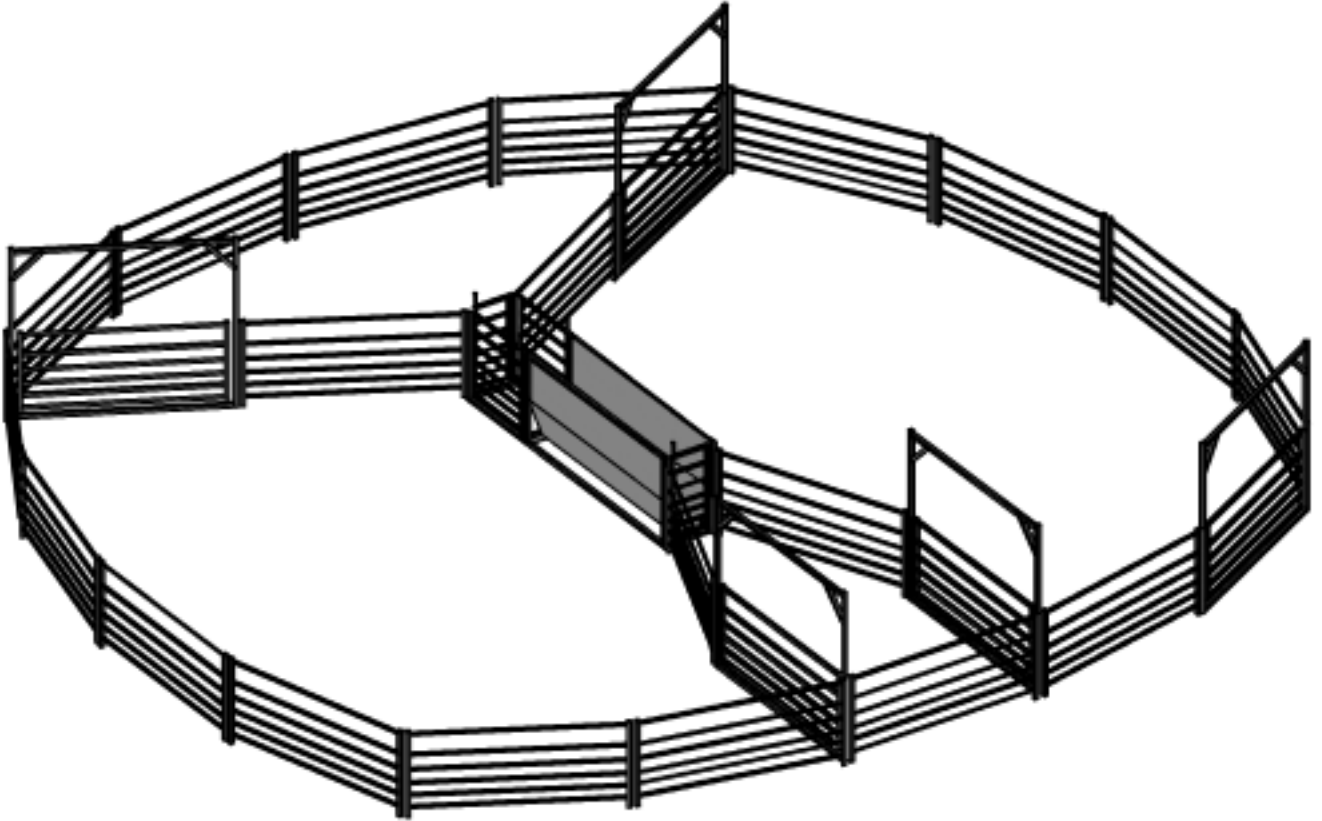

Kurraglen Industries
870 Spring Creek Rd
Gulgong, NSW, 2852

200 Head Sheeppyard
Semi-permanent

Kurraglen Industries
870 Spring Creek Rd
Gulgong, NSW, 2852

200 Head Sheepyard
Semi-permanent

200 Head Sheeppark Components

Quantity	Description
1	V Sided Draft Module - Swinging Gates
5	Sheep Gate in Frame
20	2.2M Sheep Panel

Product Code - SY200