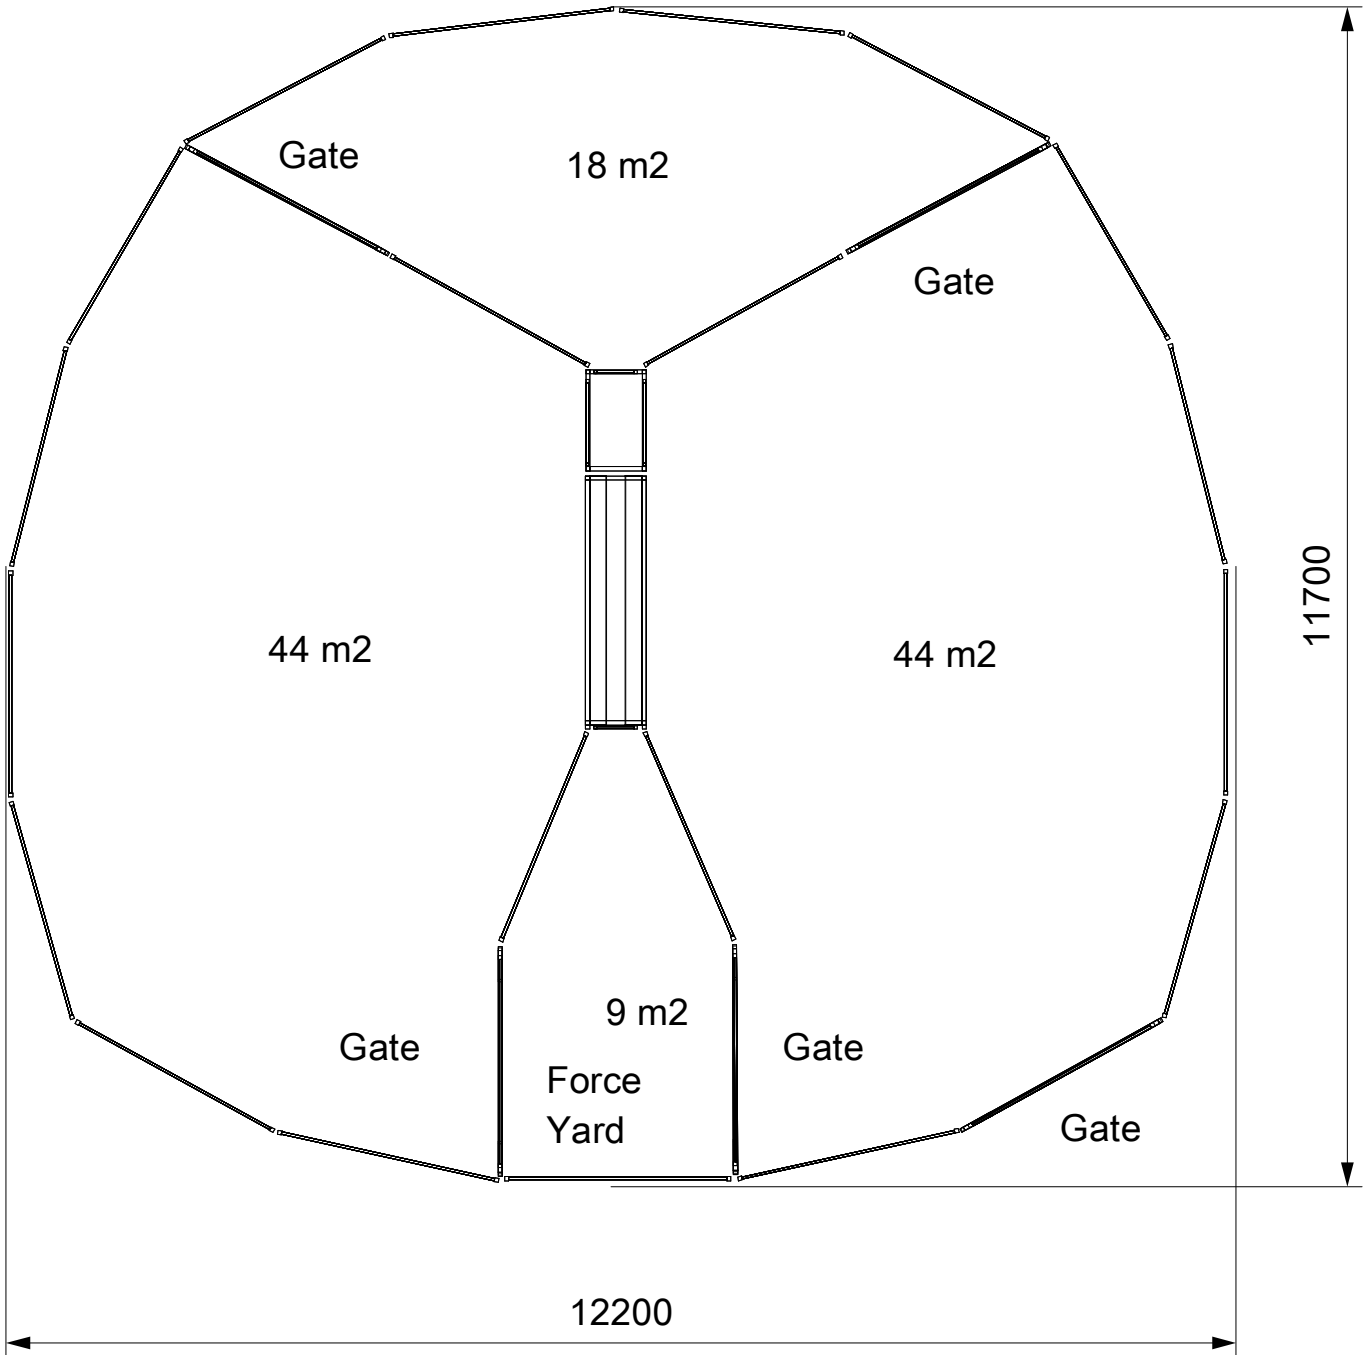

Kurraglen Industries
870 Spring Creek Rd
Gulgong, NSW, 2852

200 Head Sheeppyard
Semi-permanent

Kurraglen Industries
870 Spring Creek Rd
Gulgong, NSW, 2852

200 Head Sheepyard
Semi-permanent

200 Head Sheeppark Components

Quantity	Description
1	V Sided Draft Module - Swinging Gates
5	Sheep Gate in Frame
20	2.2M Sheep Panel

Product Code - SY200