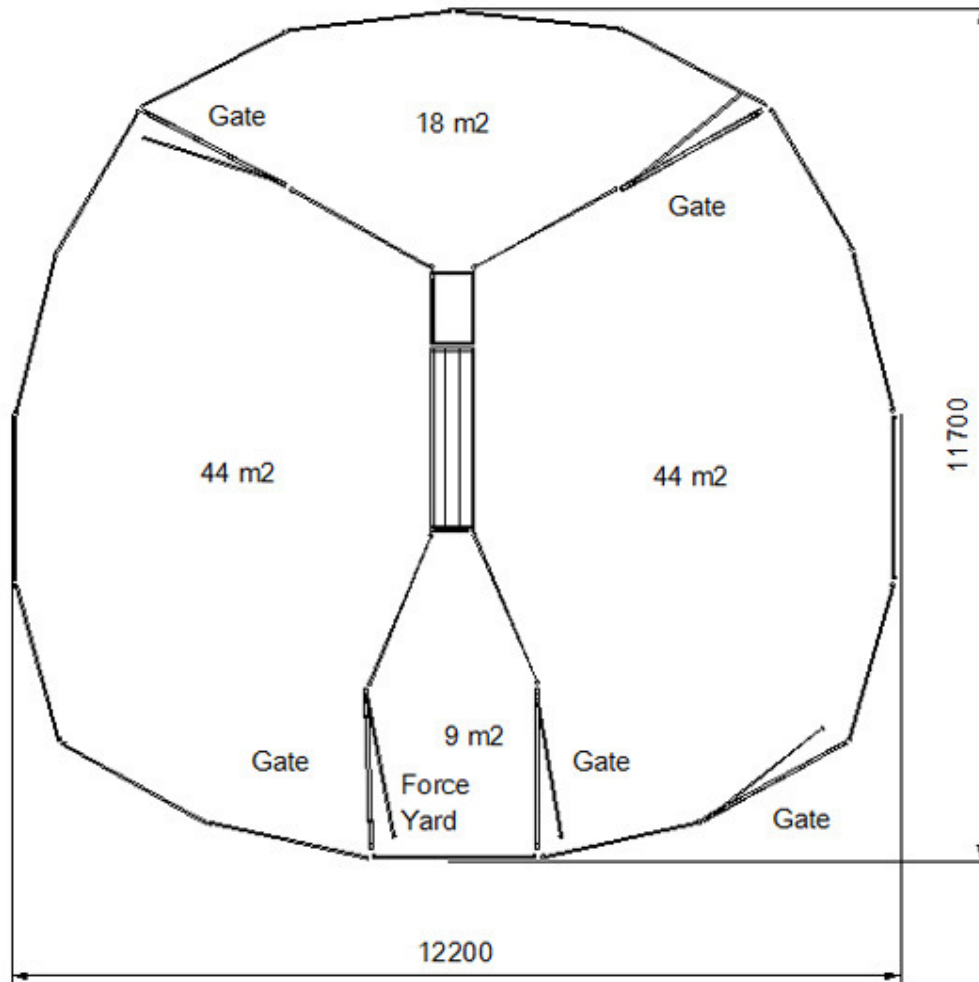

Kurraglen Industries

Tomorrows livestock equipment for today

200 Head Sheep Yard

200 Head Sheep Yard Components

- 1 V Draft Race
- 20 2.2M Sheep Panel
- 5 Sheep Yard Gate 22m
- 4 3 way adapter posts