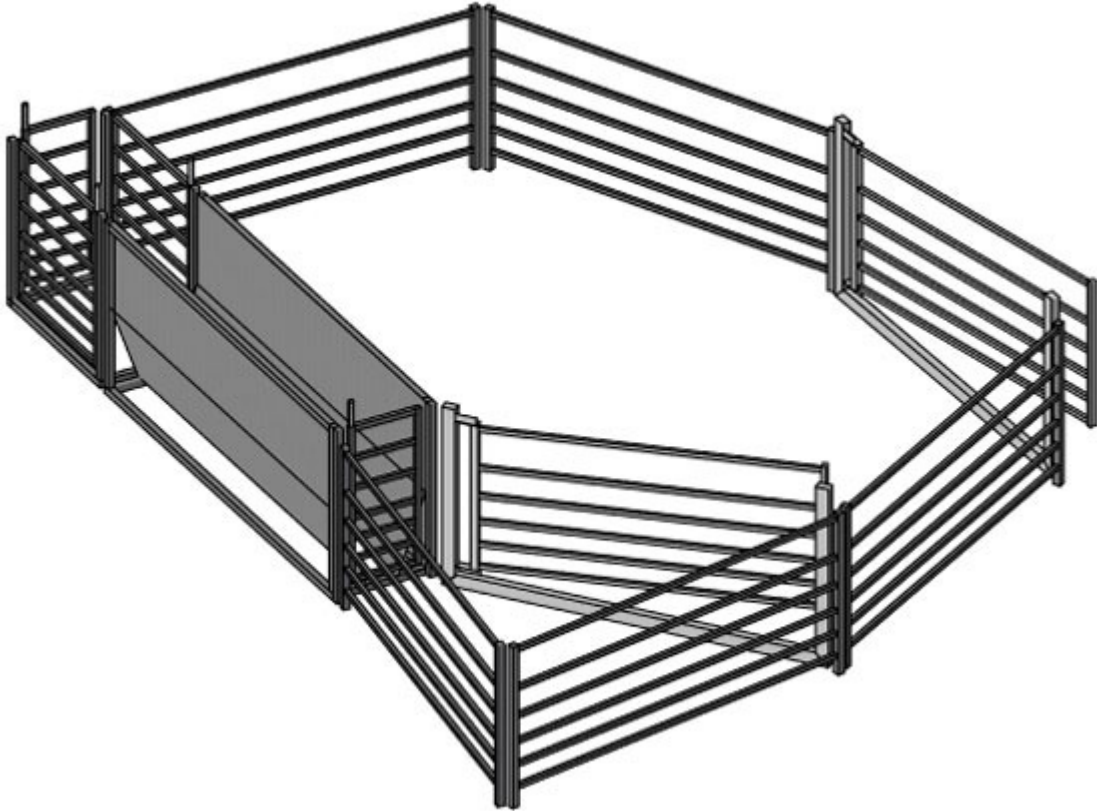

Kurraglen Industries

Tomorrows livestock equipment for today

30 Head Sheep Yard

30 Head Sheep Yard Components

- 1 V Draft Race
- 5 2.2M Sheep Panel
- 2 Sheep Yard Gate 2.2m