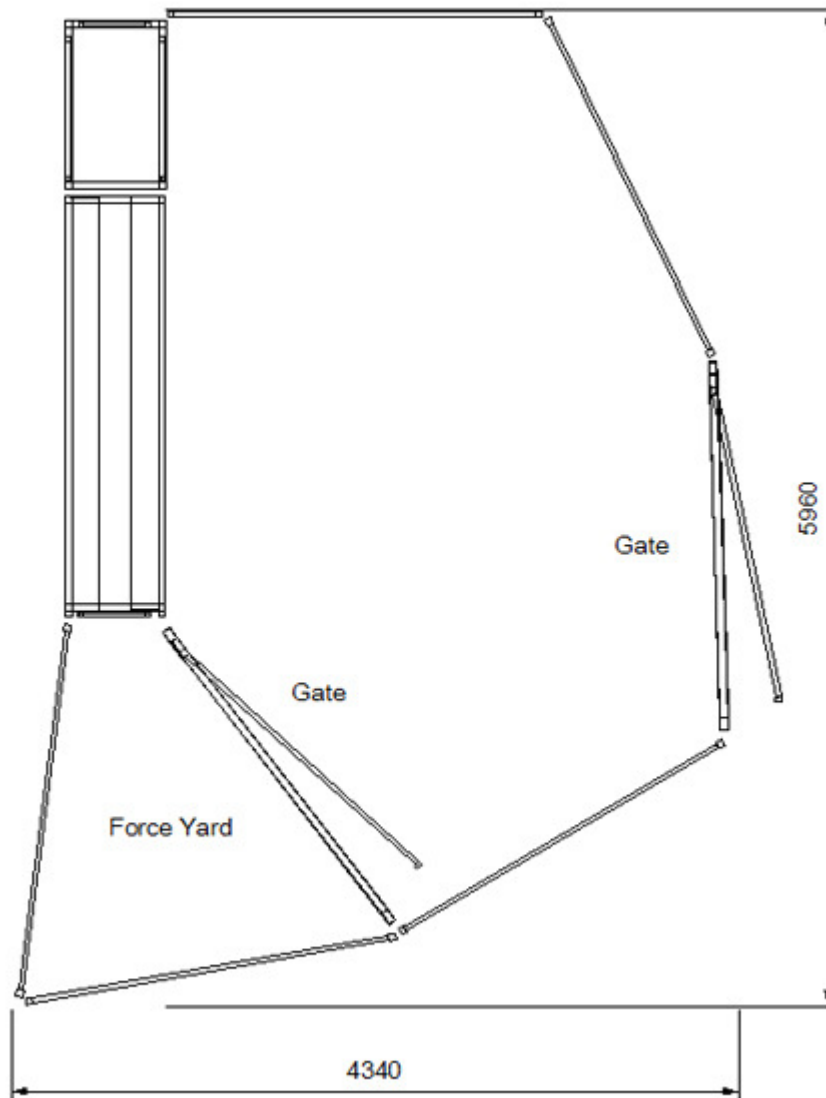

Kurraglen Industries

Tomorrows livestock equipment for today

30 Head Sheep Yard

30 Head Sheep Yard Components

- 1 V Draft Race
- 5 2.2M Sheep Panel
- 2 Sheep Yard Gate 2.2m