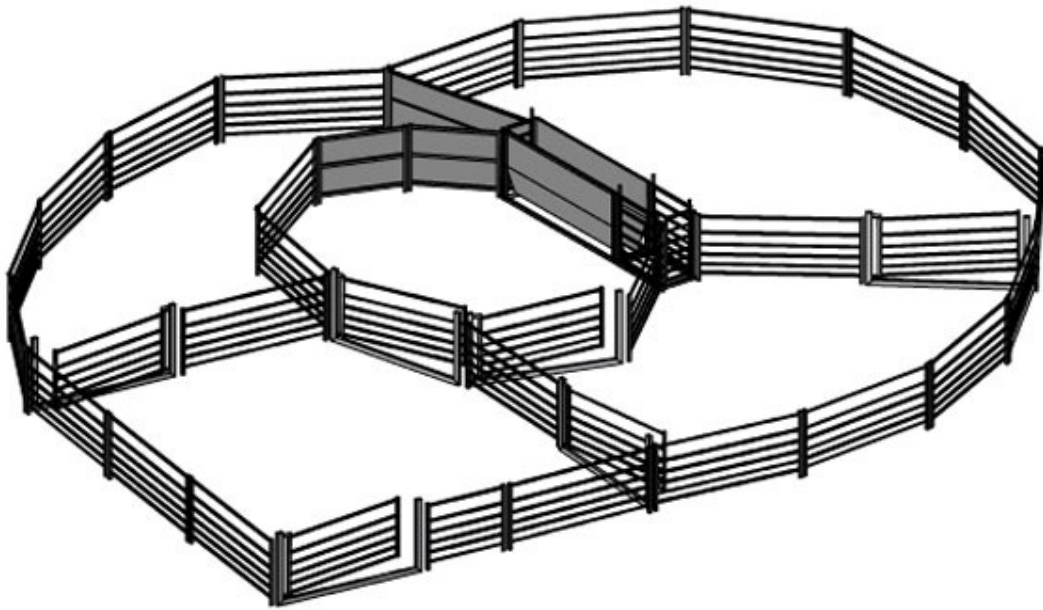

# Kurraglen Industries

Tomorrows livestock equipment for today

300 Head Bugle Sheep Yard

### 300 Head Bugle Sheep Yard Components

- 1 V Draft Race
- 2 1.2M Sheeted Sheep Panel
- 1 2.5M Sheeted Sheep Panel
- 25 2.2M Sheep Panel
- 1 1.2M Sheep Panel
- 6 Sheep Yard Gate 22m
- 6 3 way adapter posts