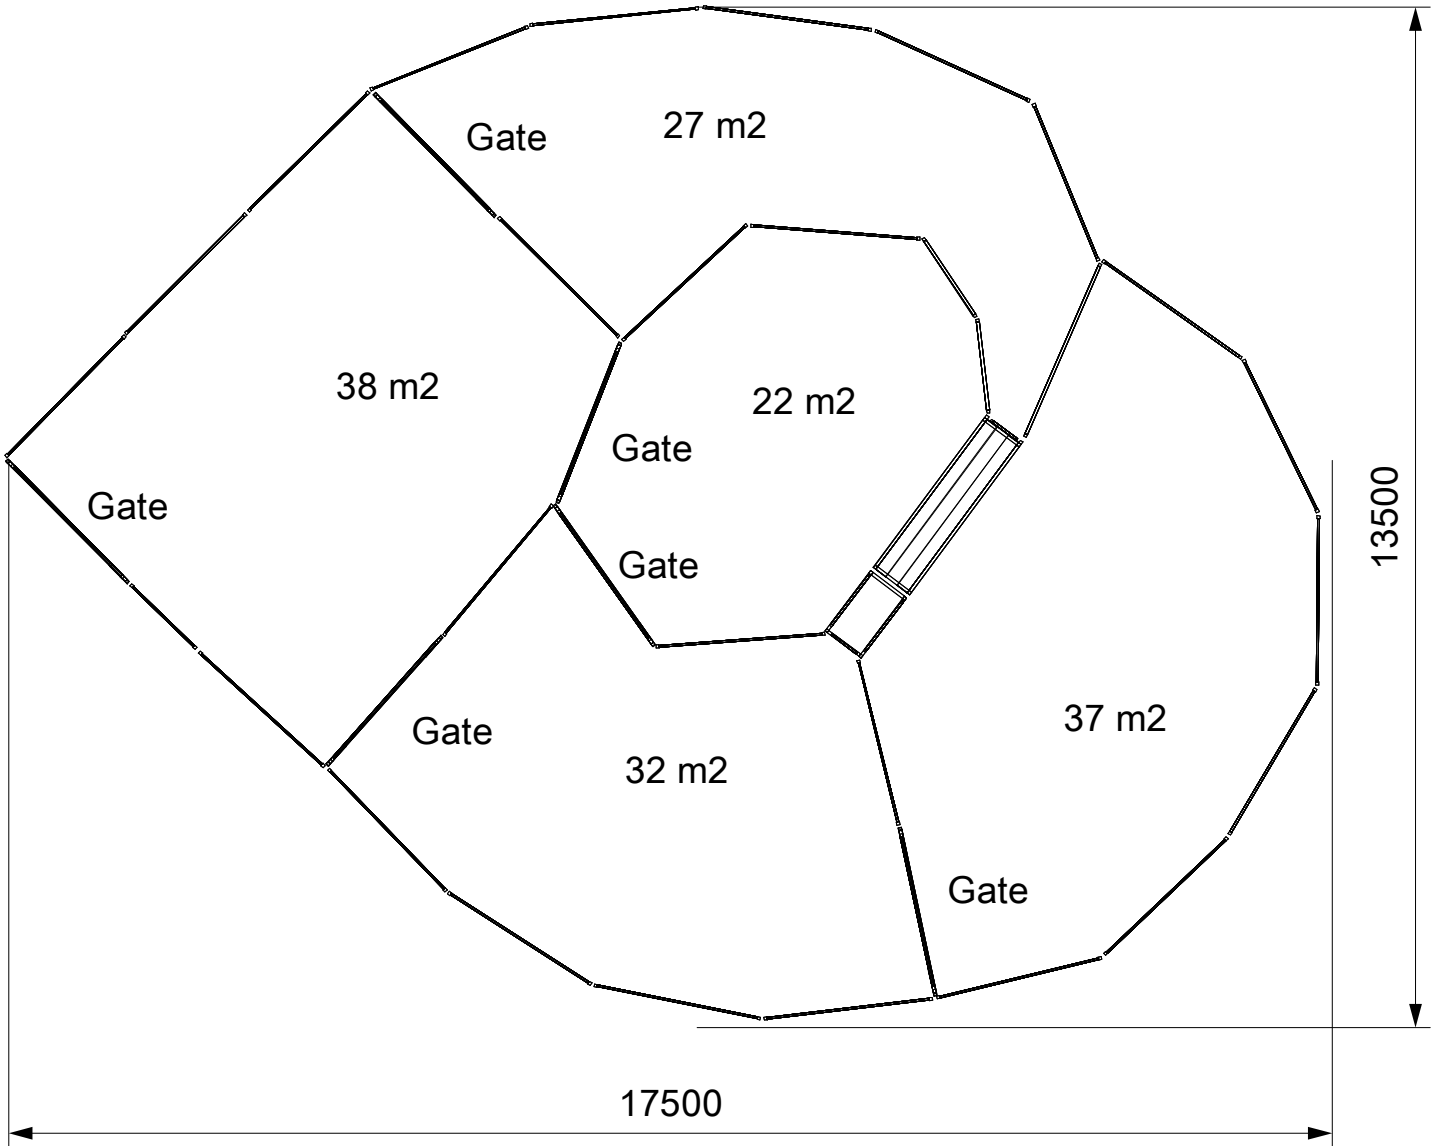

Kurraglen Industries
870 Spring Creek Rd
Gulgong, NSW, 2852

300 Head Bugle Sheepyard
Semi-permanent

Kurraglen Industries
870 Spring Creek Rd
Gulgong, NSW, 2852

300 Head Bugle Sheepyard Semi-permanent

300 Head Bugle Sheeppark Components

Quantity	Description
1	V Sided Draft Race Module Swinging Gates
2	1.2M Sheeted Sheep Panel
1	2.5M Sheeted Sheep Panel
25	2.2M Sheep Panel
6	Sheep Gate in Frame
1	1.2M Sheep Panel

Product Code - SYB300