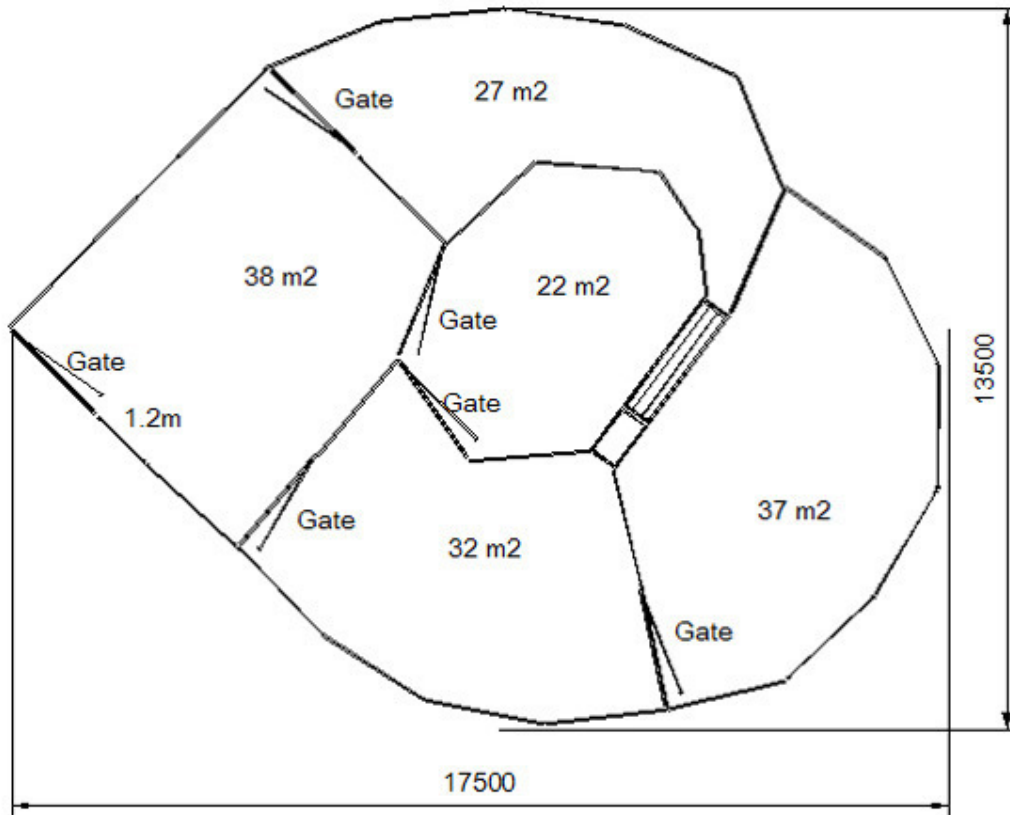

### 300 Head Bugle Sheep Yard Components

- 1 V Draft Race
- 2 1.2M Sheeted Sheep Panel
- 1 2.5M Sheeted Sheep Panel
- 25 2.2M Sheep Panel
- 1 1.2M Sheep Panel
- 6 Sheep Yard Gate 22m
- 6 3 way adapter posts