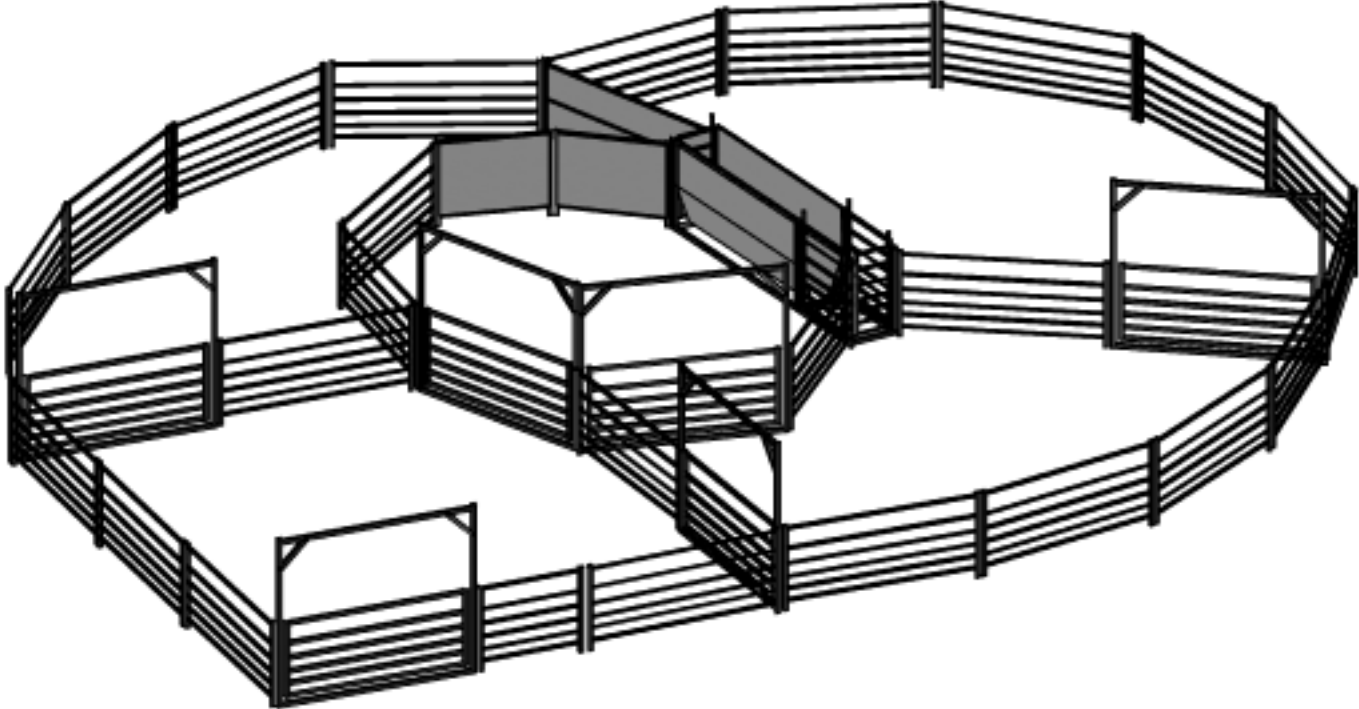

Kurraglen Industries
870 Spring Creek Rd
Gulgong, NSW, 2852

300 Head Bugle Sheepyard
Semi-permanent

Kurraglen Industries
870 Spring Creek Rd
Gulgong, NSW, 2852

300 Head Bugle Sheepyard Semi-permanent

300 Head Bugle Sheeppark Components

Quantity	Description
1	V Sided Draft Race Module Swinging Gates
2	1.2M Sheeted Sheep Panel
1	2.5M Sheeted Sheep Panel
25	2.2M Sheep Panel
6	Sheep Gate in Frame
1	1.2M Sheep Panel

Product Code - SYB300