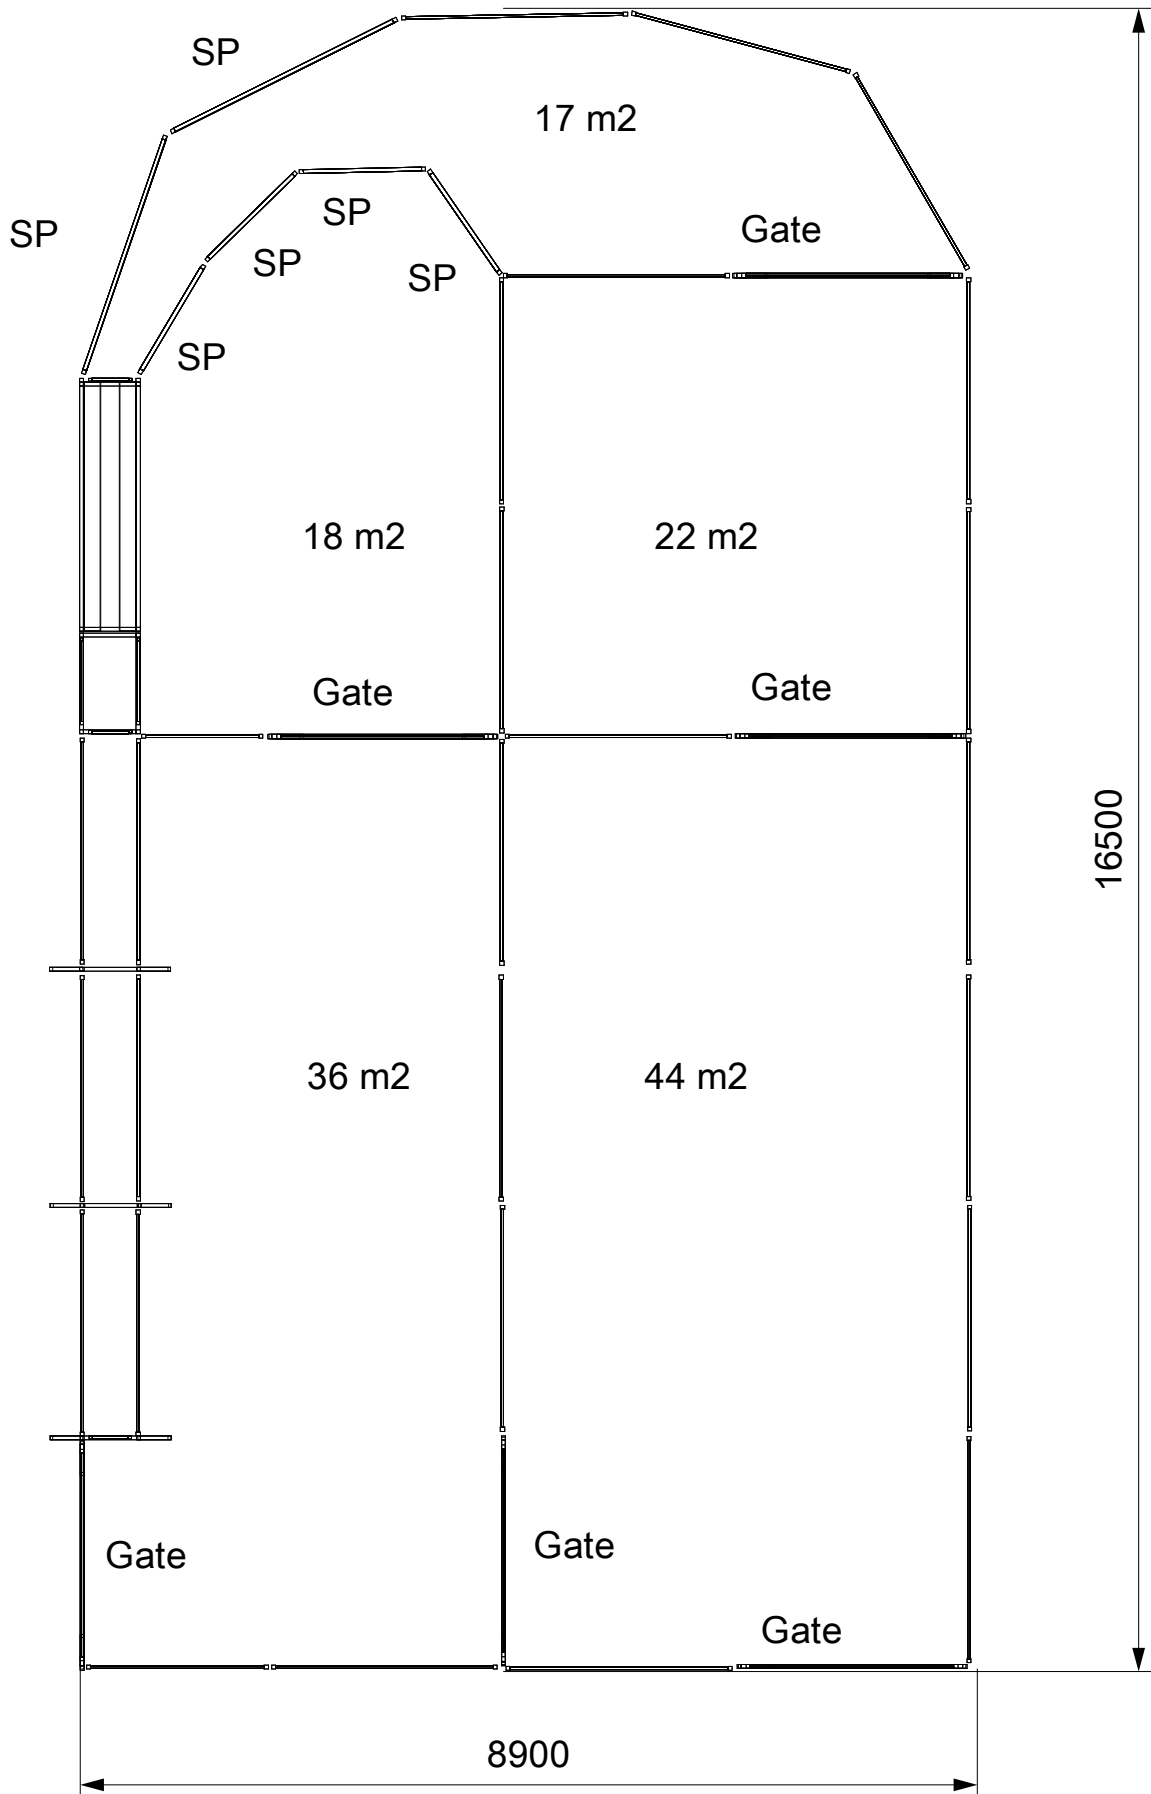

Kurraglen Industries
870 Spring Creek Rd
Gulgong, NSW, 2852

320 Head Bugle Sheeppyard
Semi-permanent

Kurraglen Industries
870 Spring Creek Rd
Gulgong, NSW, 2852

320 Head Bugle Sheepyard
Semi-permanent

320 Head Bugle Sheeppark Components

Quantity	Description
1	V Draft Race
1	V Draft Gates
2	2.5M Sheeted Sheep Panel
1	1.2M Sheep Panel
6	Sheep Gate in Frame
24	2.2M Sheep Panel
1	Sheep Race Gate
2	Sheep Race Support Frame
1	1.8M Sheep Panel
4	1.2M Sheeted Sheep Panel