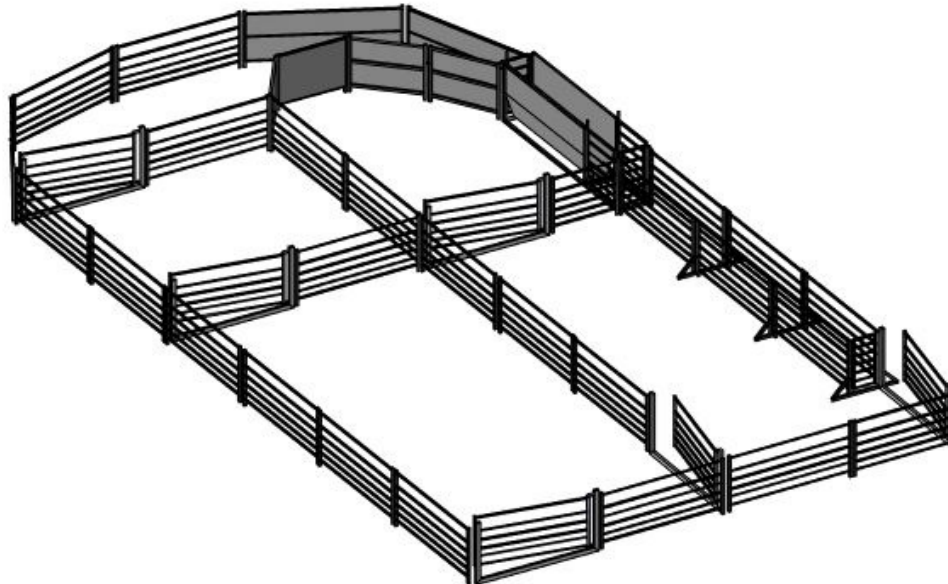

# Kurraglen Industries

Tomorrows livestock equipment for today

320 Head Bugle Sheep Yard

### 320 Head Bugle Sheep Yard Components

- 1 V Draft Race
- 2 2.5M Sheeted Sheep Panel
- 1 1.2M Sheep Panel
- 24 2.2M Sheep Panel
- 1 Sheep Race Gate
- 2 Sheep Race Support Frame
- 1 1.8M Sheep Panel
- 4 1.2M Sheeted Sheep Panel
- 6 Sheep Yard Gate 22m
- 5 3 way adapter posts
- 1 4 way adapter posts