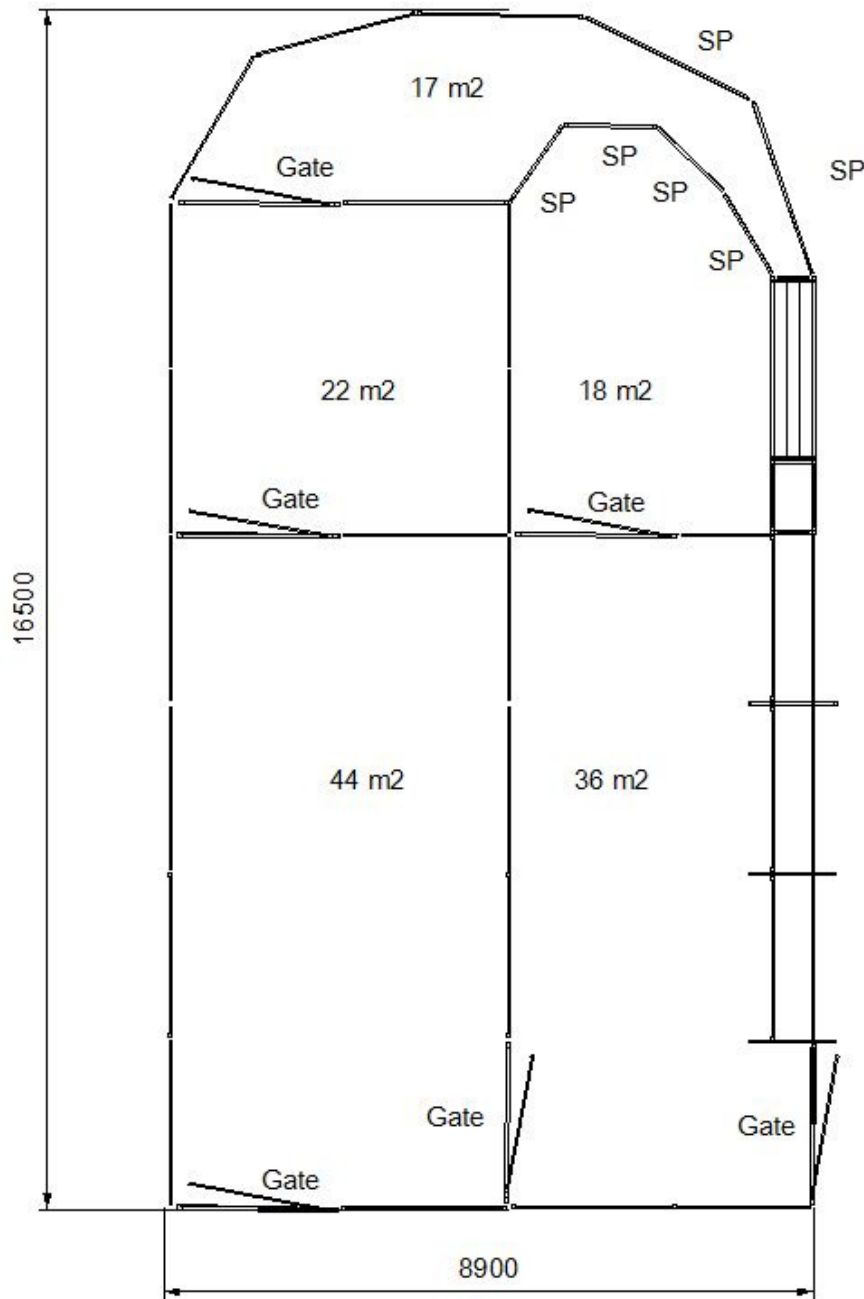

# Kurraglen Industries

Tomorrows livestock equipment for today

320 Head Bugle Sheep Yard

### 320 Head Bugle Sheep Yard Components

- 1 V Draft Race
- 2 2.5M Sheeted Sheep Panel
- 1 1.2M Sheep Panel
- 24 2.2M Sheep Panel
- 1 Sheep Race Gate
- 2 Sheep Race Support Frame
- 1 1.8M Sheep Panel
- 4 1.2M Sheeted Sheep Panel
- 6 Sheep Yard Gate 22m
- 5 3 way adapter posts
- 1 4 way adapter posts