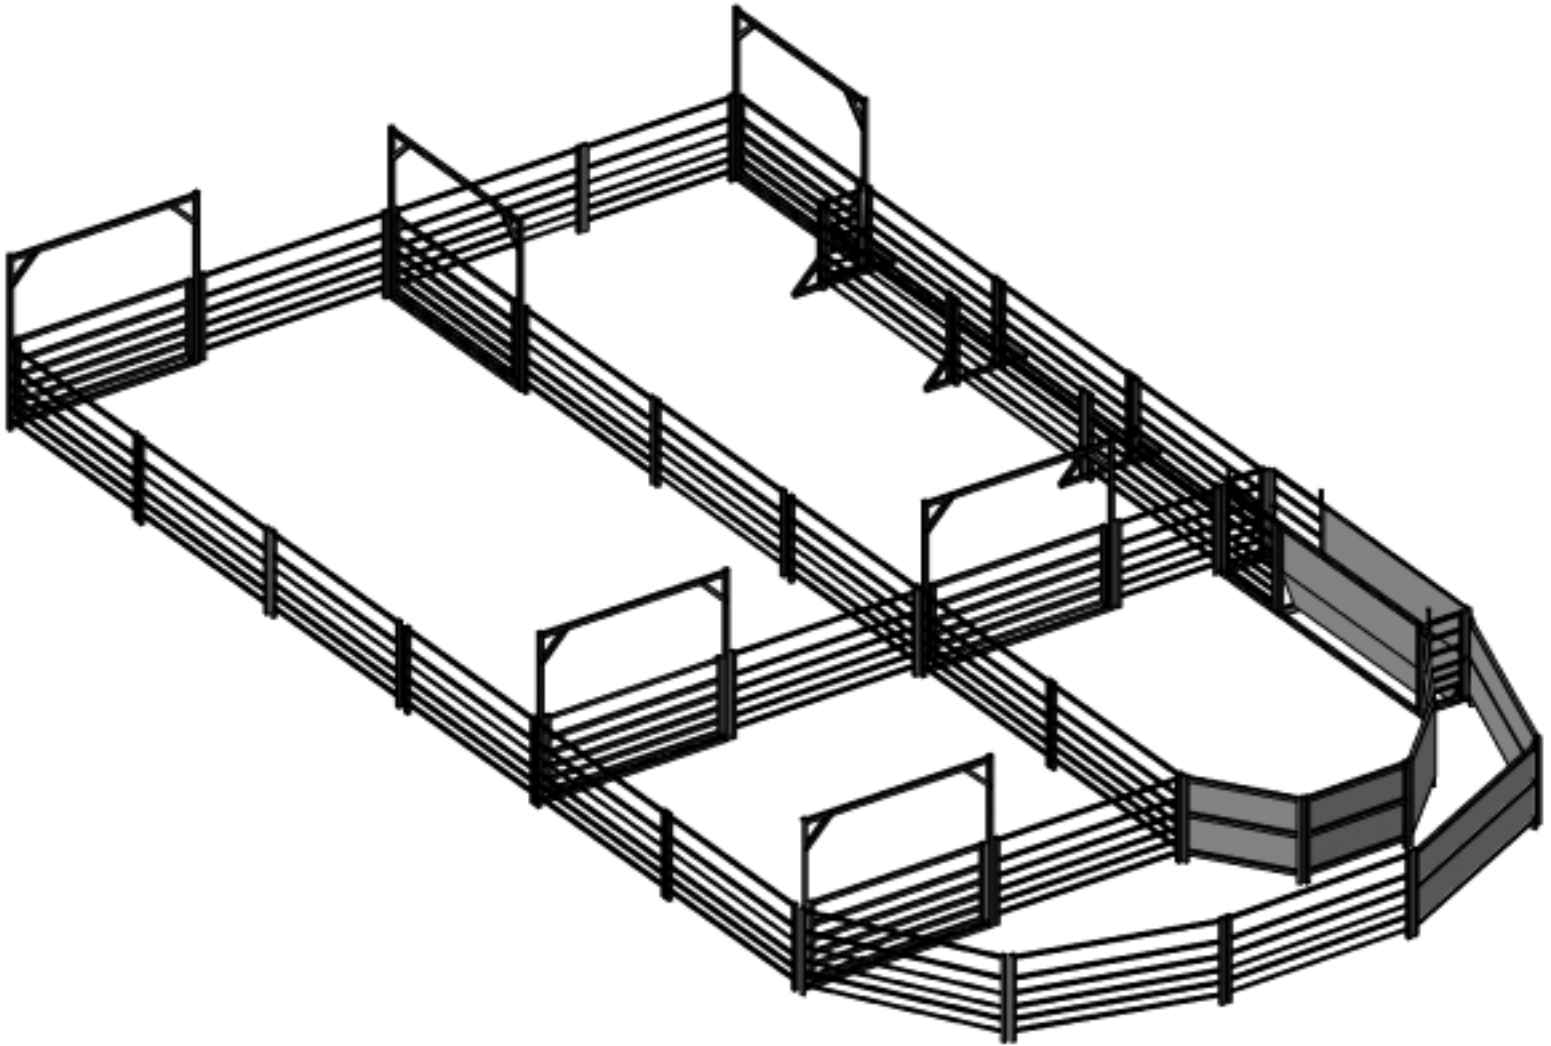

Kurraglen Industries
870 Spring Creek Rd
Gulgong, NSW, 2852

320 Head Bugle Sheeppyard
Semi-permanent

Kurraglen Industries
870 Spring Creek Rd
Gulgong, NSW, 2852

320 Head Bugle Sheepyard
Semi-permanent

320 Head Bugle Sheeppark Components

Quantity	Description
1	V Draft Race
1	V Draft Gates
2	2.5M Sheeted Sheep Panel
1	1.2M Sheep Panel
6	Sheep Gate in Frame
24	2.2M Sheep Panel
1	Sheep Race Gate
2	Sheep Race Support Frame
1	1.8M Sheep Panel
4	1.2M Sheeted Sheep Panel