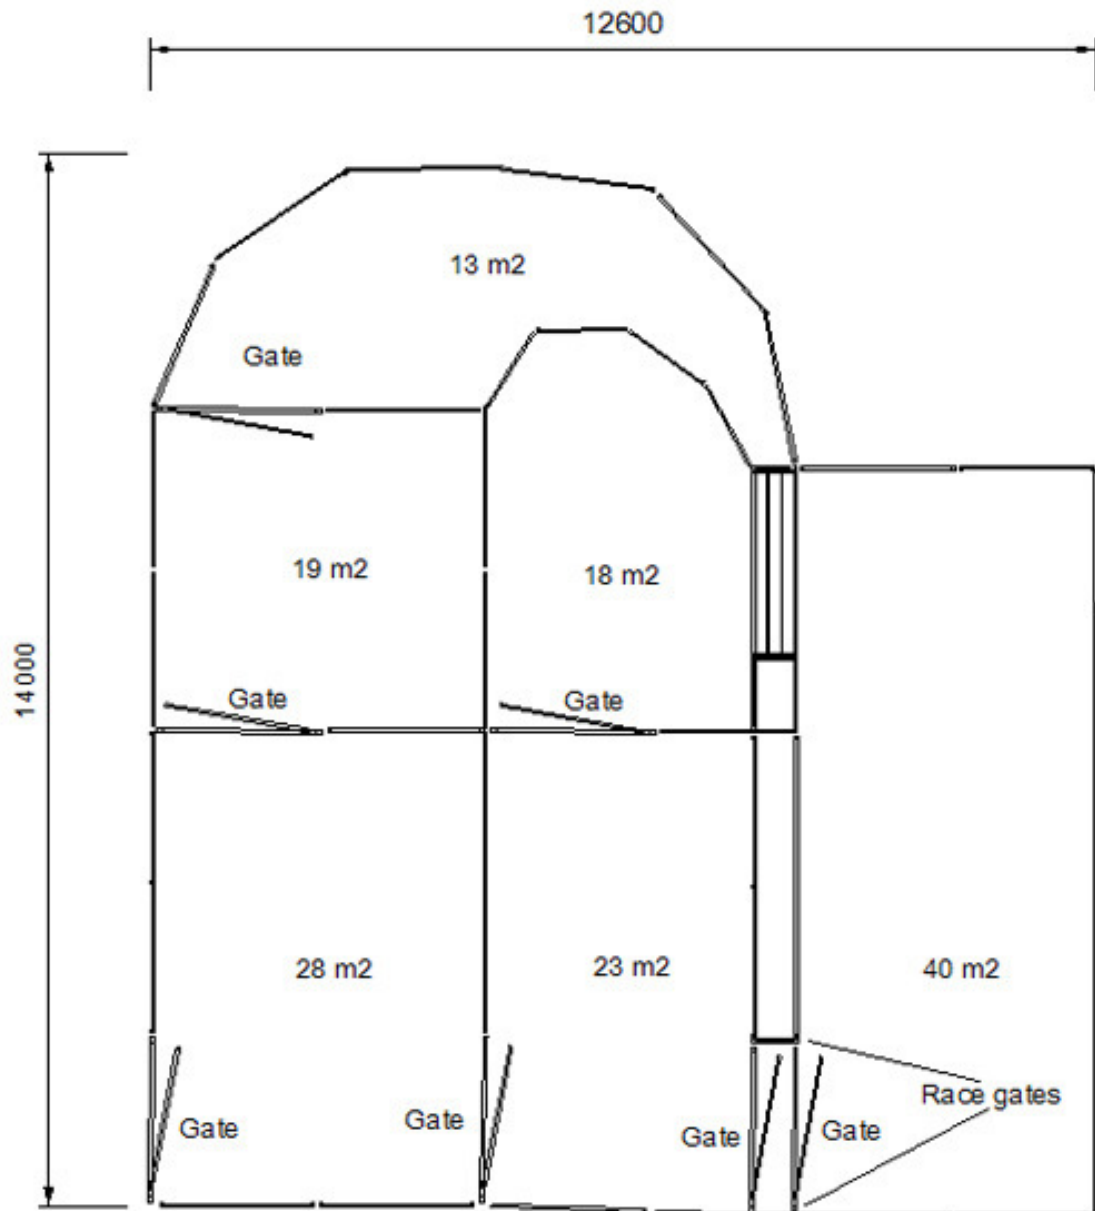

Kurraglen Industries

Tomorrows livestock equipment for today

350 Head Bugle Sheep Yard Using Premium Oval Rail Panels & Gates

350 Head Bugle Sheep Yard Components

- 1 V Draft Race swinging gates
- 6 1.2M Oval Sheep Panel
- 3 1.8M Oval Sheep Panel
- 17 2.1M Oval Sheep Panel
- 6 4.0M Oval Sheep Panel
- 7 2.2M Oval Sheep Gate
- 2 Race gate sheep 0.6m wide x 1.1high
- 1 4 way adapter post