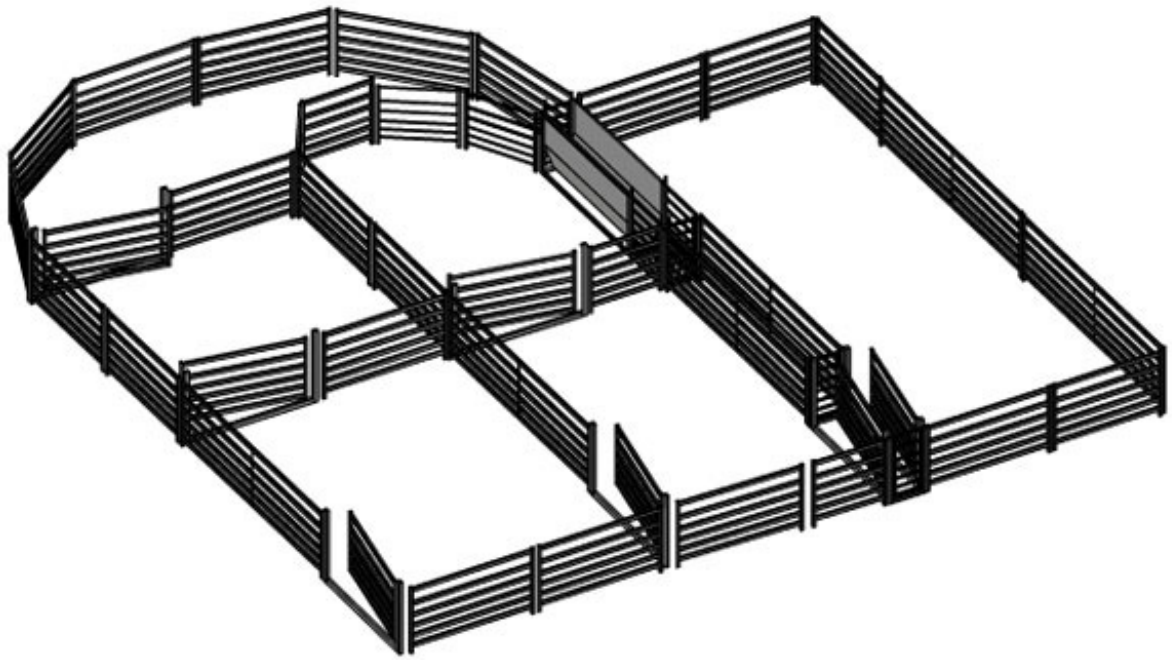

Kurraglen Industries

Tomorrows livestock equipment for today

350 Head Bugle Sheep Yard Using Premium Oval Rail Panels & Gates

350 Head Bugle Sheep Yard Components

- 1 V Draft Race swinging gates
- 6 1.2M Oval Sheep Panel
- 3 1.8M Oval Sheep Panel
- 17 2.1M Oval Sheep Panel
- 6 4.0M Oval Sheep Panel
- 7 2.2M Oval Sheep Gate
- 2 Race gate sheep 0.6m wide x 1.1high
- 1 4 way adapter post