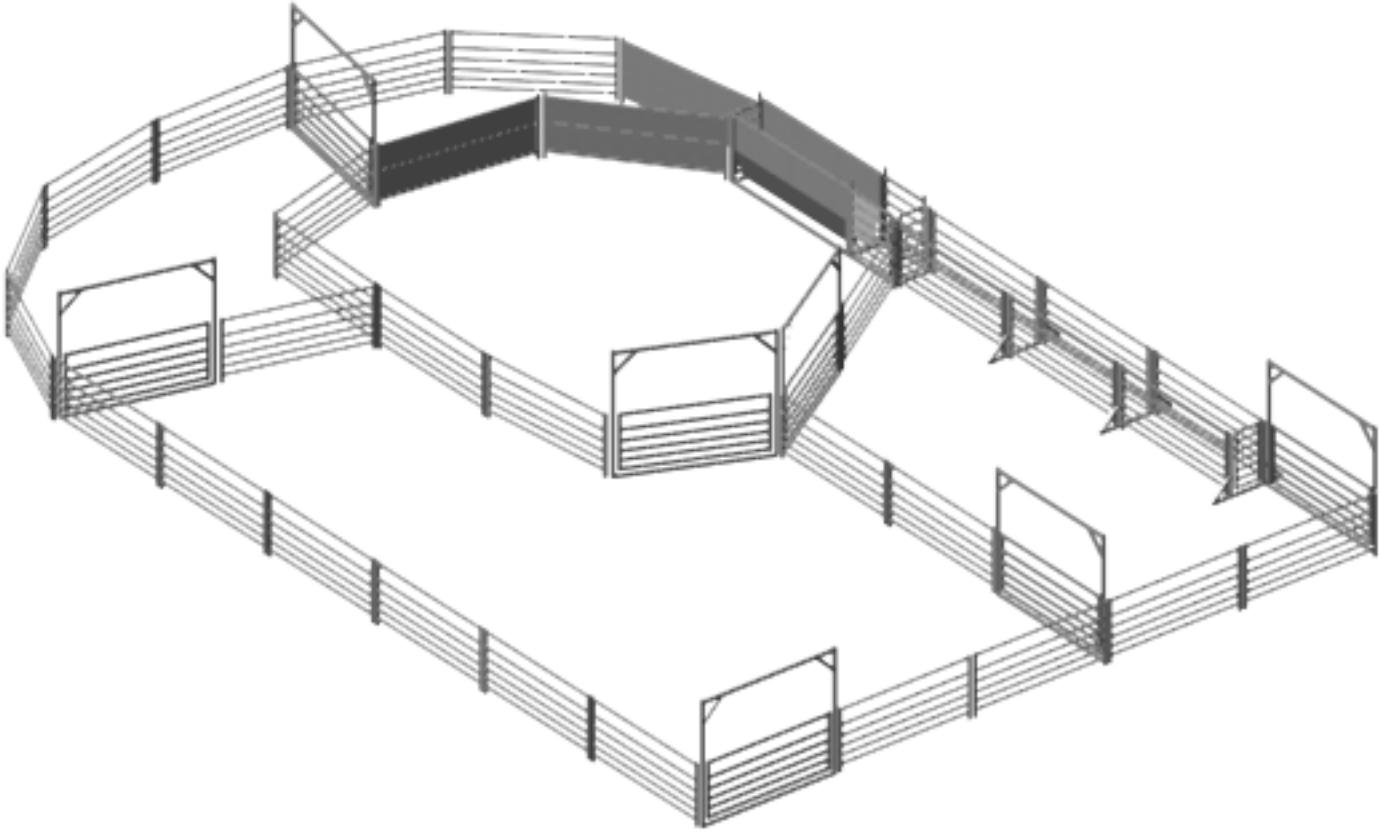

Kurraglen Industries
870 Spring Creek Rd
Gulgong, NSW, 2852

400 Head Bugle Sheepyard
Semi-permanent

Kurraglen Industries
870 Spring Creek Rd
Gulgong, NSW, 2852

400 Head Bugle Sheepyard
Semi-permanent

400 Head Bugle Sheepyard Components

- 30 x 2.2m sheep panels
- 7 x 2.2m sheep gates in panel
- 1 x V Sided Draft Module - swing gates
- 2 x Sheep Race Support Frame
- 1 x Sheep Race Gate
- 3 x 2.5m Sheeted Sheep Panel

Product Code - SYB400