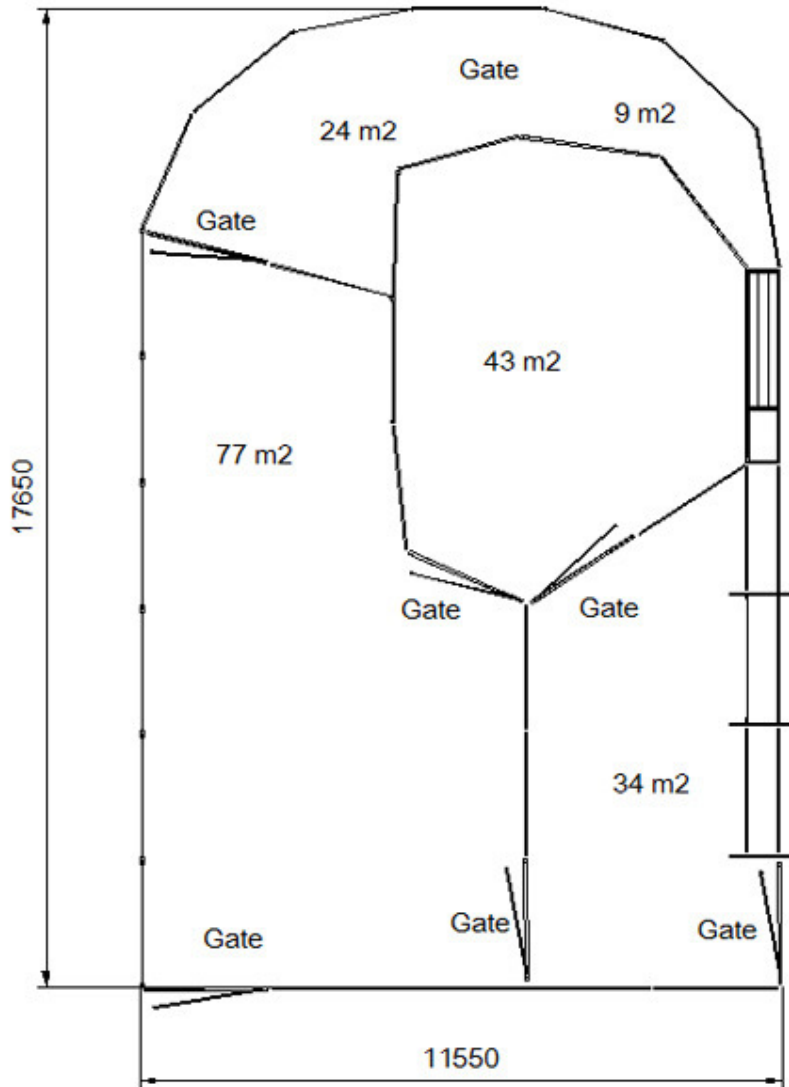

Kurraglen Industries

Tomorrows livestock equipment for today

400 Head Bugle Sheep Yard

400 Head Bugle Sheep Yard Components

- 1 V Draft Race
- 30 2.2M Sheep Panel
- 2 Sheep Race Support Frame
- 1 Sheep Race Gate
- 3 2.5M Sheeted Sheep Panel
- 6 Sheep Yard Gate 22m
- 3 3 way adapter posts