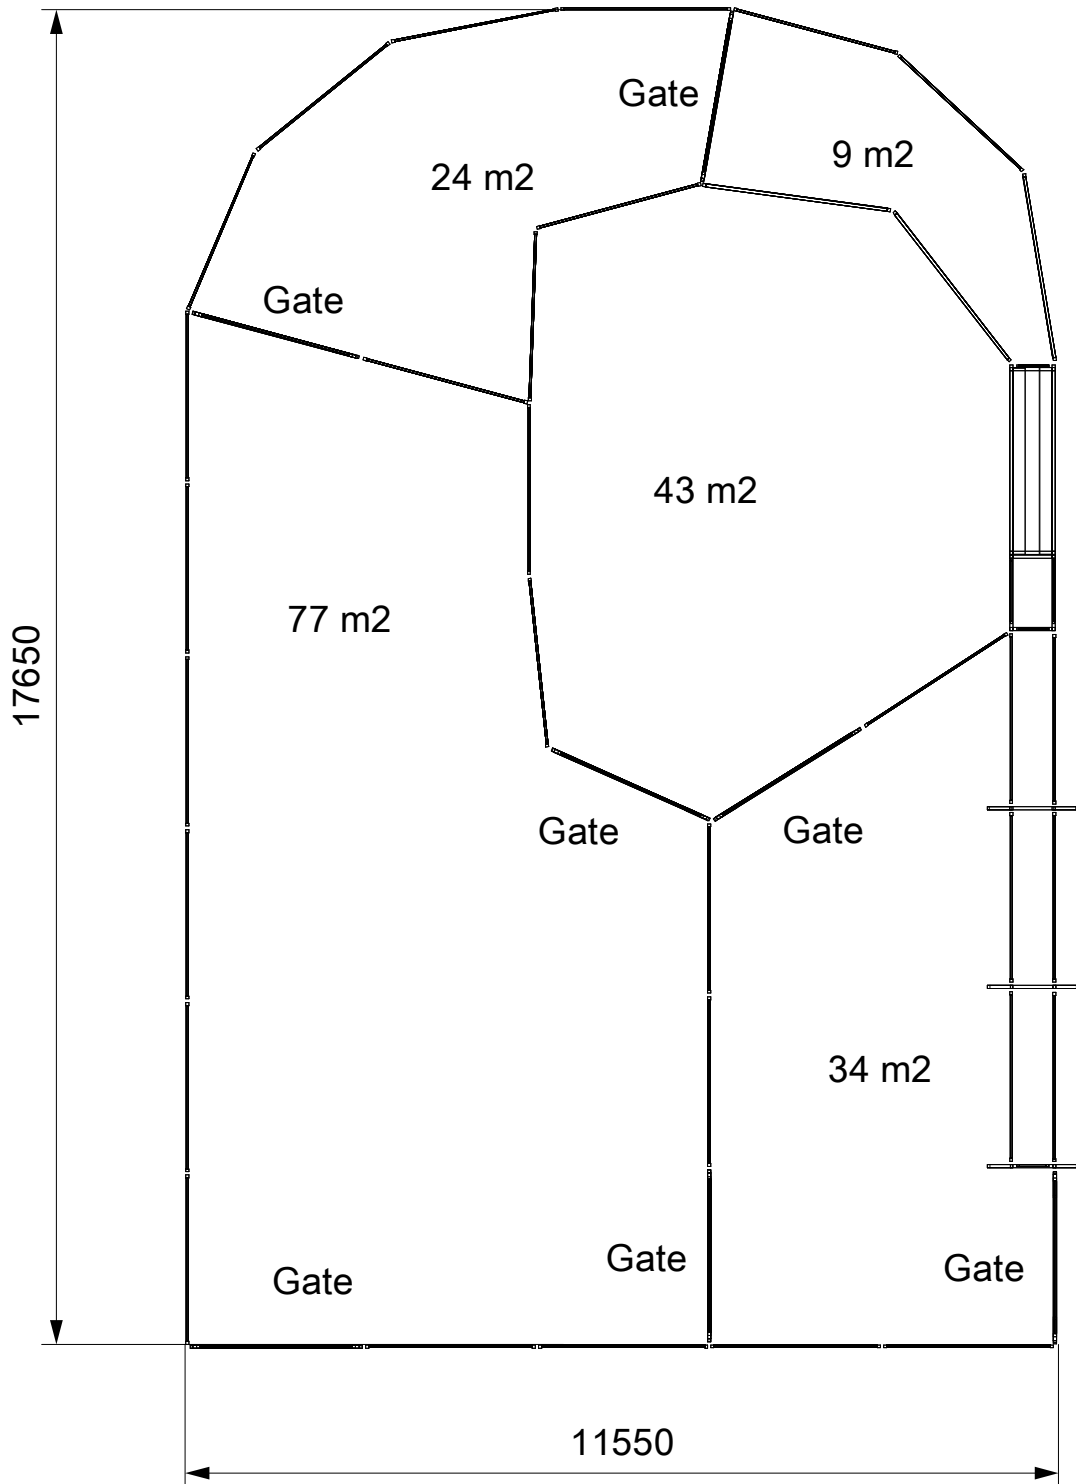

Kurraglen Industries
870 Spring Creek Rd
Gulgong, NSW, 2852

400 Head Bugle Sheepyard
Semi-permanent

Kurraglen Industries
870 Spring Creek Rd
Gulgong, NSW, 2852

400 Head Bugle Sheepyard
Semi-permanent

400 Head Bugle Sheepyard Components

- 30 x 2.2m sheep panels
- 7 x 2.2m sheep gates in panel
- 1 x V Sided Draft Module - swing gates
- 2 x Sheep Race Support Frame
- 1 x Sheep Race Gate
- 3 x 2.5m Sheeted Sheep Panel

Product Code - SYB400