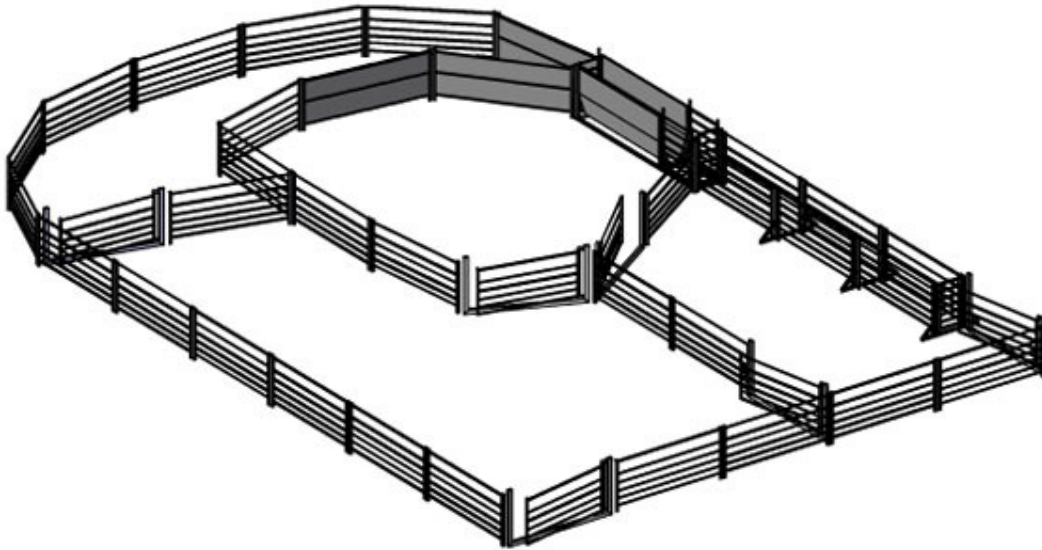

Kurraglen Industries

Tomorrows livestock equipment for today

400 Head Bugle Sheep Yard

400 Head Bugle Sheep Yard Components

- 1 V Draft Race
- 30 2.2M Sheep Panel
- 2 Sheep Race Support Frame
- 1 Sheep Race Gate
- 3 2.5M Sheeted Sheep Panel
- 6 Sheep Yard Gate 22m
- 3 3 way adapter posts