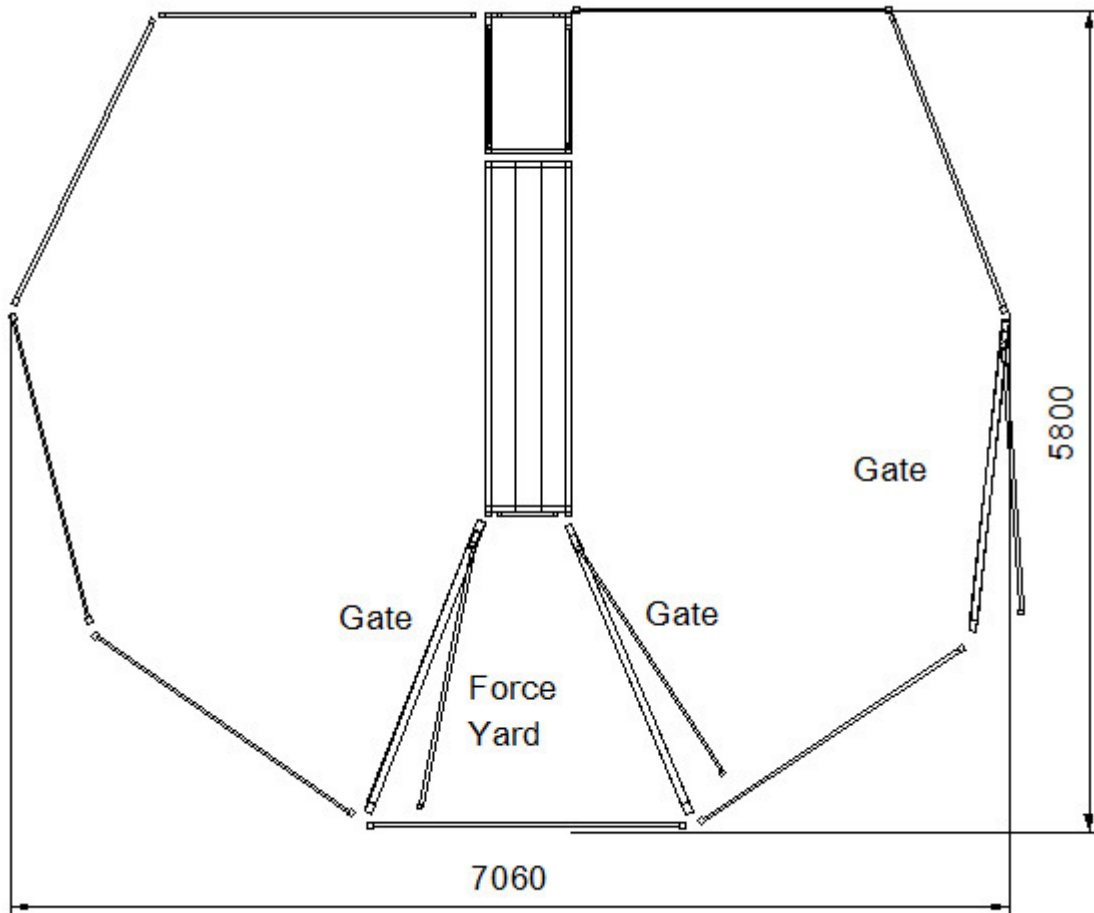

Kurraglen Industries

Tomorrows livestock equipment for today

50 Head Sheep Yard

50 Head Sheep Yard Components

- 1 V Draft Race
- 8 2.2M Sheep Panel
- 3 Sheep Yard Gate 2.2m