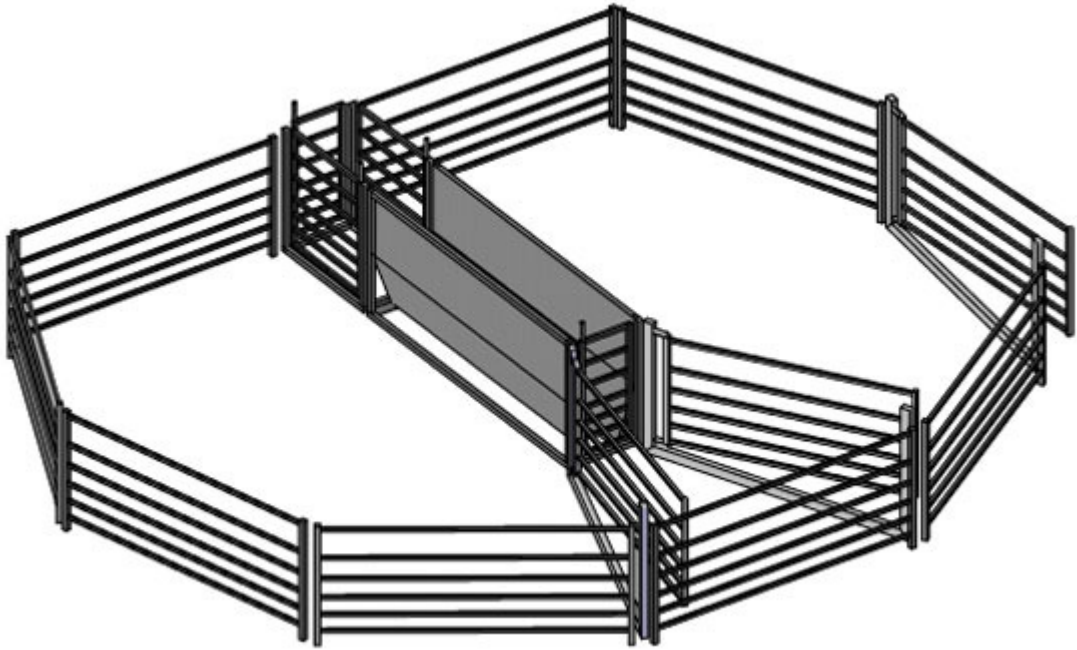

Kurraglen Industries

Tomorrows livestock equipment for today

50 Head Sheep Yard

50 Head Sheep Yard Components

- 1 V Draft Race
- 8 2.2M Sheep Panel
- 3 Sheep Yard Gate 2.2m