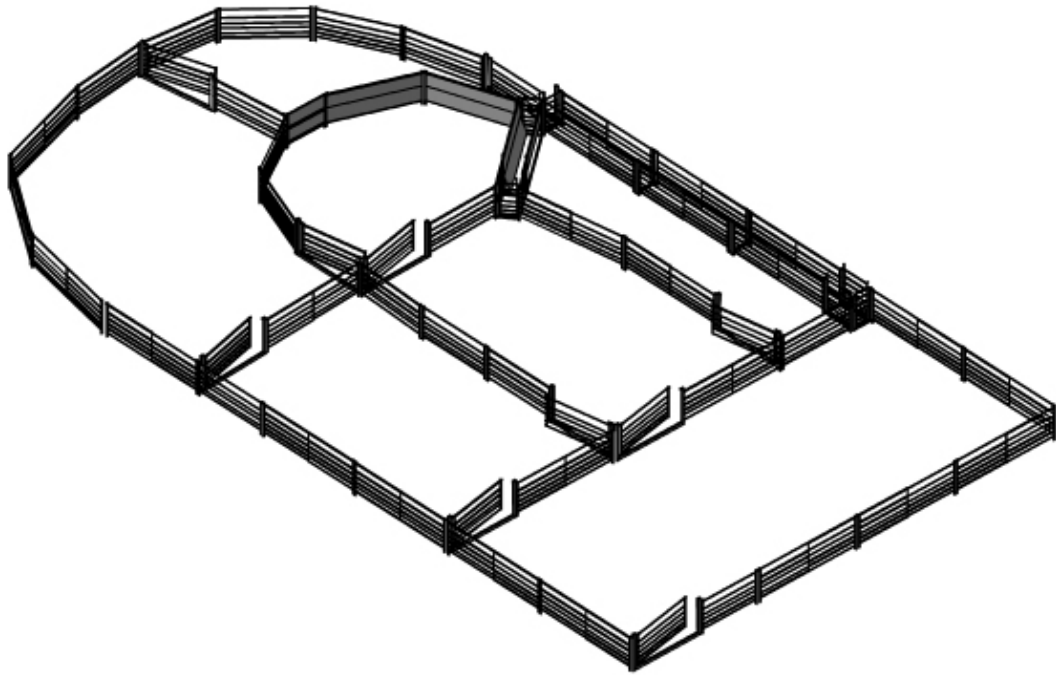

Kurraglen Industries

Tomorrows livestock equipment for today

830 Head Bugle Sheep Yard

830 Head Bugle Sheep Yard Components

10	Sheep Gate 2.2m
24	3.2M Sheep Panel
1	Race gate sheep 0.6m 0.96h
1	V Draft Race
1	V Draft Gates
14	2.2M Sheep Panel
2	Race support 0.6m 0.96h
1	1.8M Sheep Panel
2	2.5M Sheeted Sheep Panel
1	1.2M Sheeted Sheep Panel
1	4 way adapter post