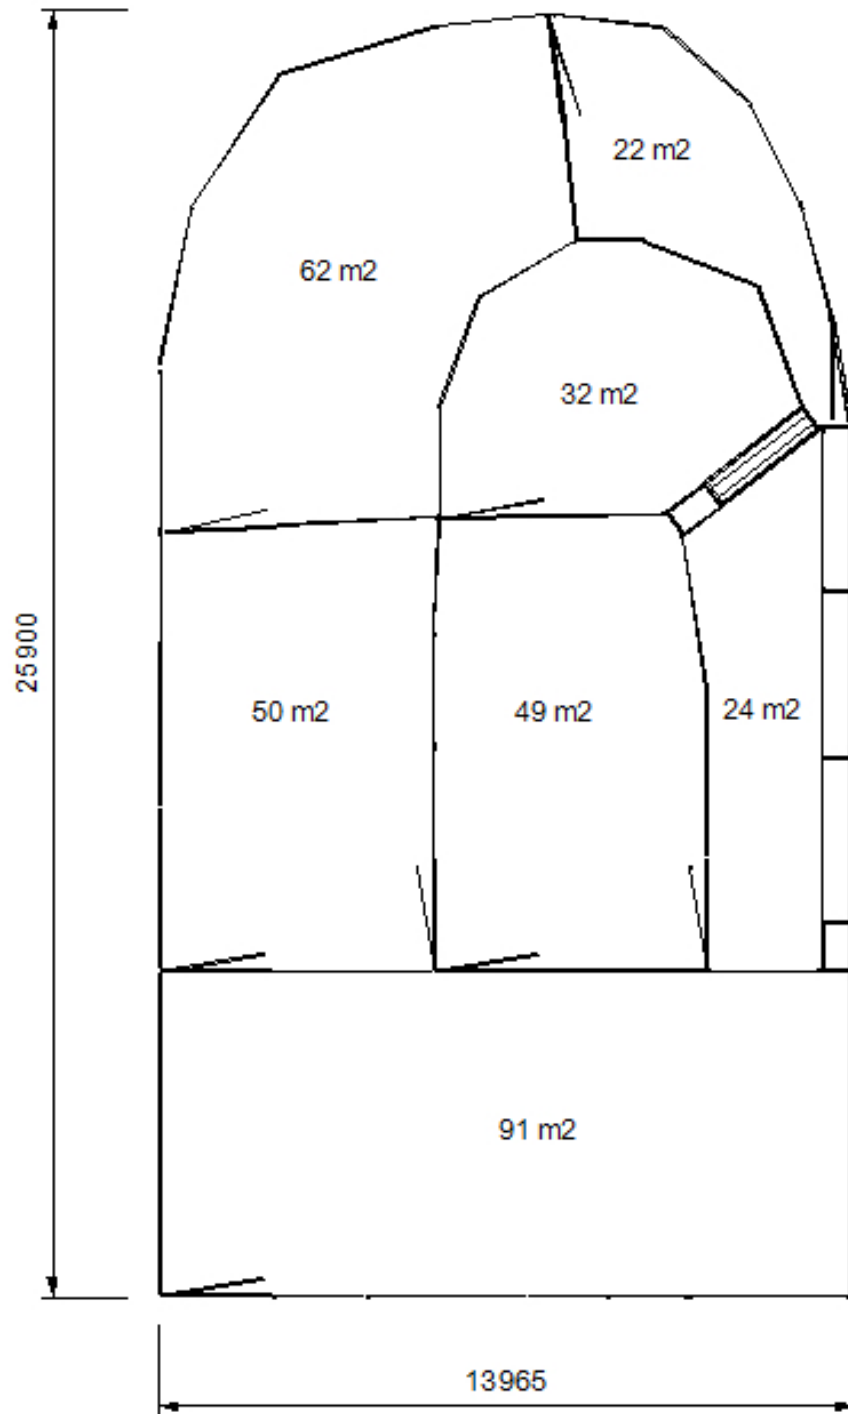

Kurraglen Industries

Tomorrows livestock equipment for today

830 Head Bugle Sheep Yard

830 Head Bugle Sheep Yard Components

10	Sheep Gate 2.2m
24	3.2M Sheep Panel
1	Race gate sheep 0.6m 0.96h
1	V Draft Race
1	V Draft Gates
14	2.2M Sheep Panel
2	Race support 0.6m 0.96h
1	1.8M Sheep Panel
2	2.5M Sheeted Sheep Panel
1	1.2M Sheeted Sheep Panel
1	4 way adapter post