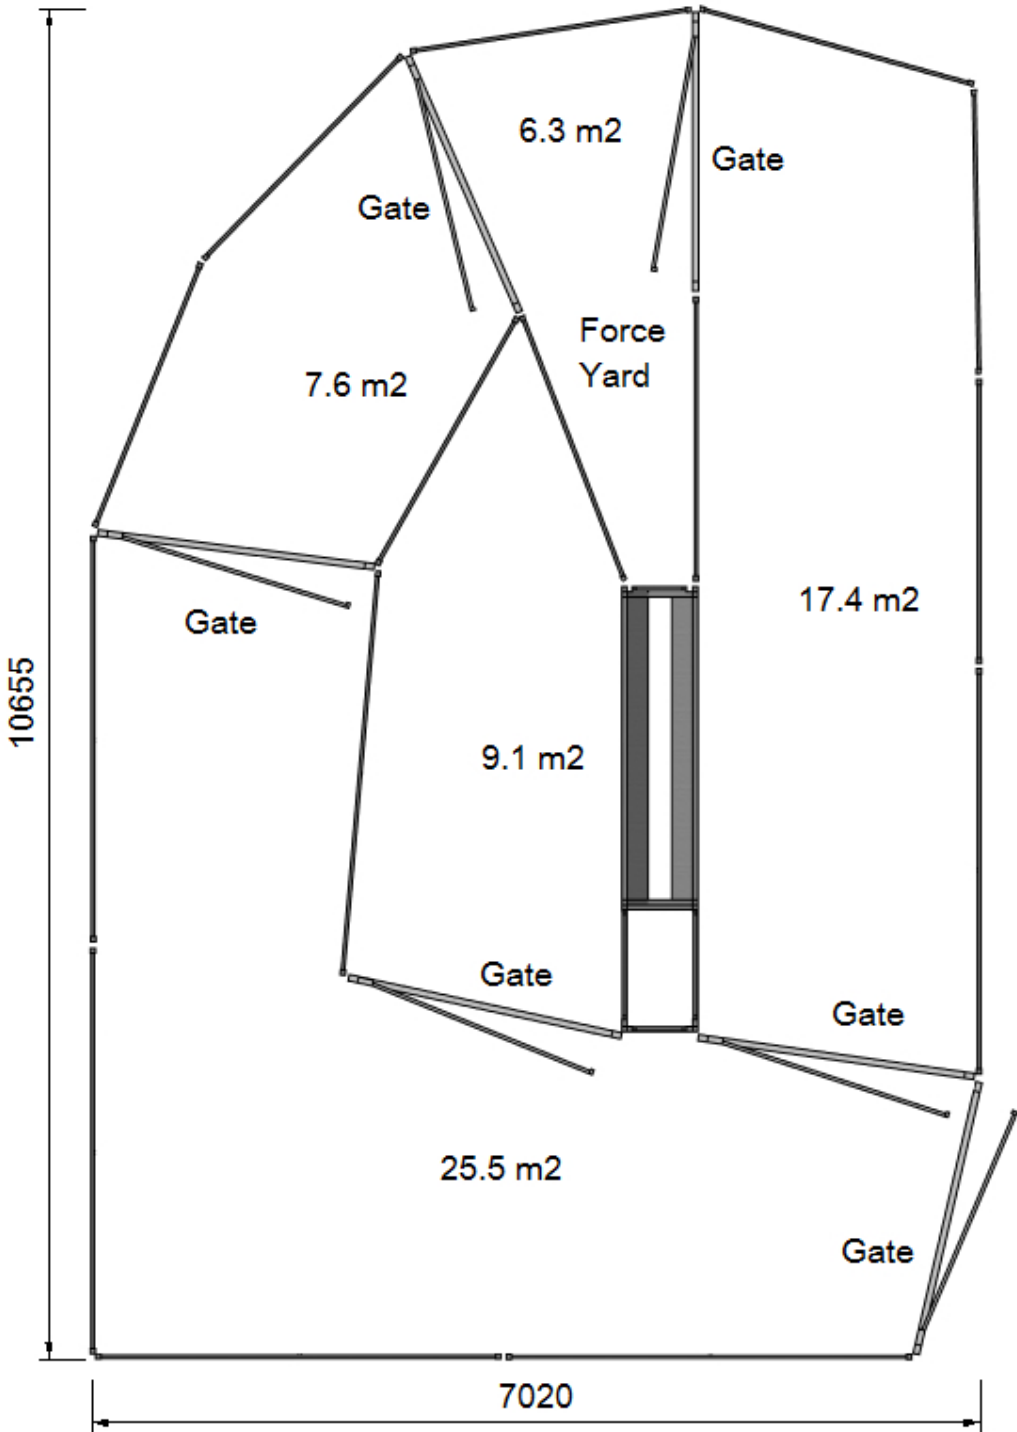

Kurraglen

Livestock Handling & Yard equipment plans

165 Head Bugle Sheep Yard

Components required:

- 1 V Draft Race
- 9 2.2M Sheep Panel
- 6 Sheep Yard Gate 2.2m
- 6 3.2M Sheep Panel
- 1 Adapter Post 3 Way