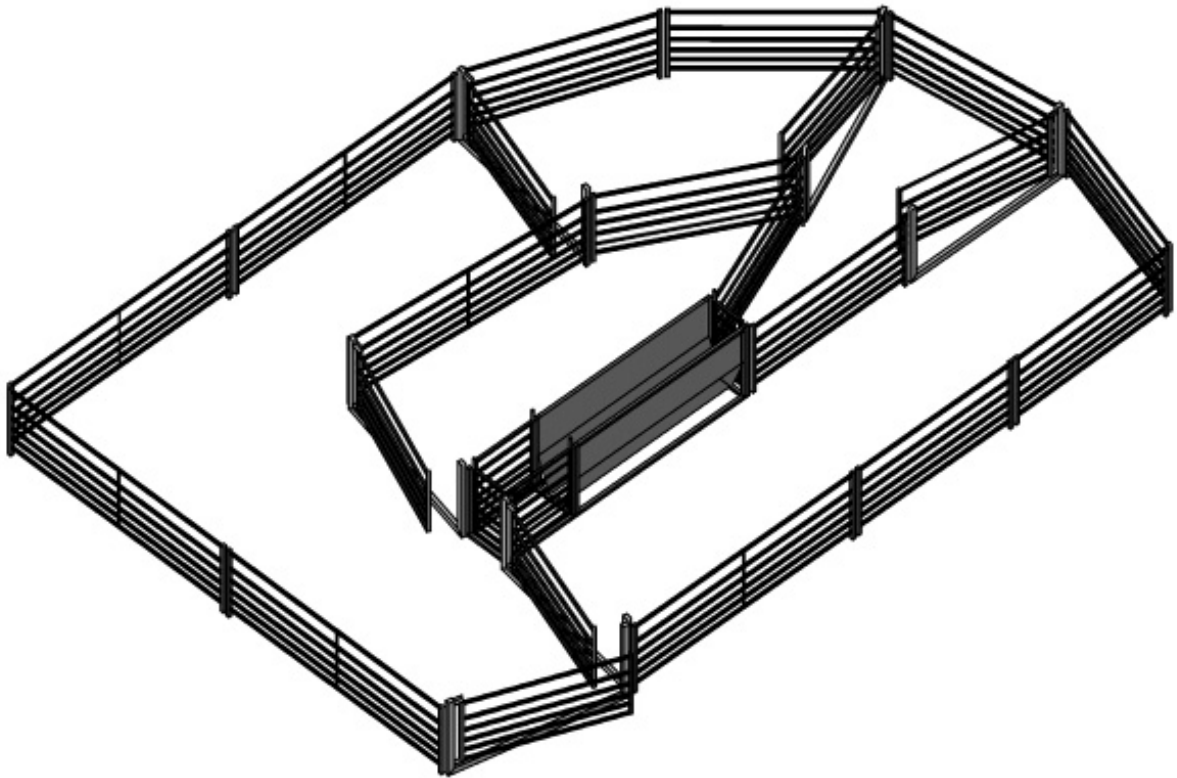

Kurraglen

Livestock Handling & Yard equipment plans

165 Head Bugle Sheep Yard

Components required:

- 1 V Draft Race
- 9 2.2M Sheep Panel
- 6 Sheep Yard Gate 2.2m
- 6 3.2M Sheep Panel
- 1 Adapter Post 3 Way