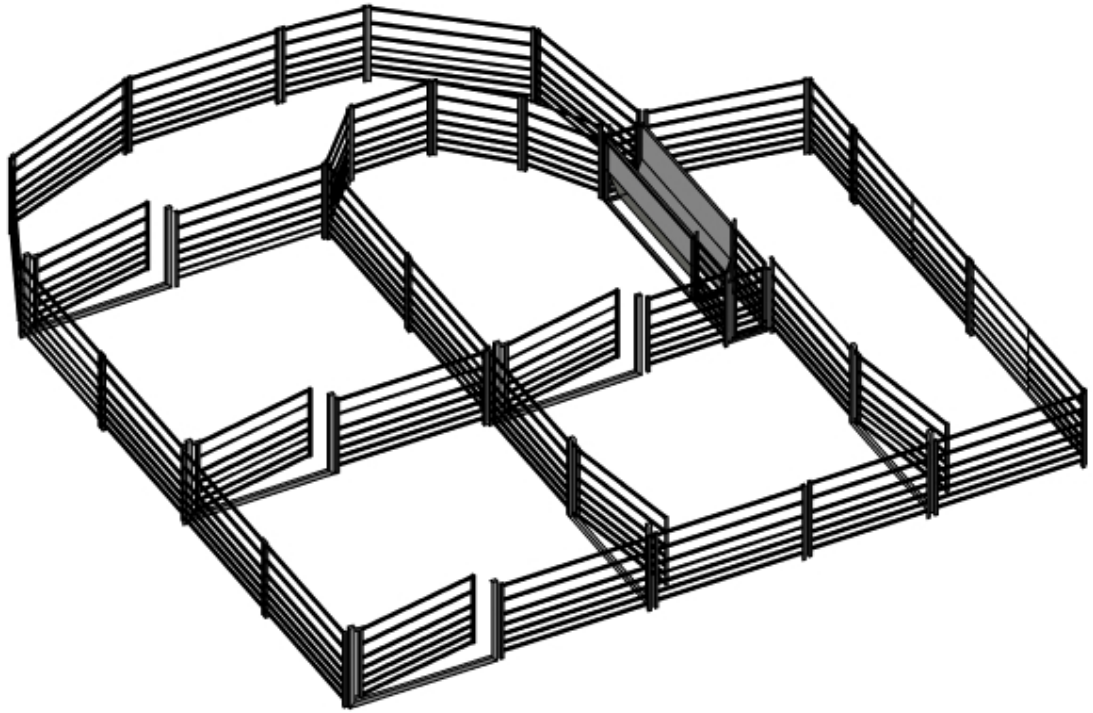

Kurraglen

Livestock Handling & Yard equipment plans

290 Head Bugle Goat Yard

Components required:

- 1 V Draft Race
- 7 1.2M Goat Panel
- 1 1.8M Goat Panel
- 19 2.2M Goat Panel
- 2 3.2M Goat Panel
- 6 Goat Yard Gate 2.2m
- 1 4 way adapter posts