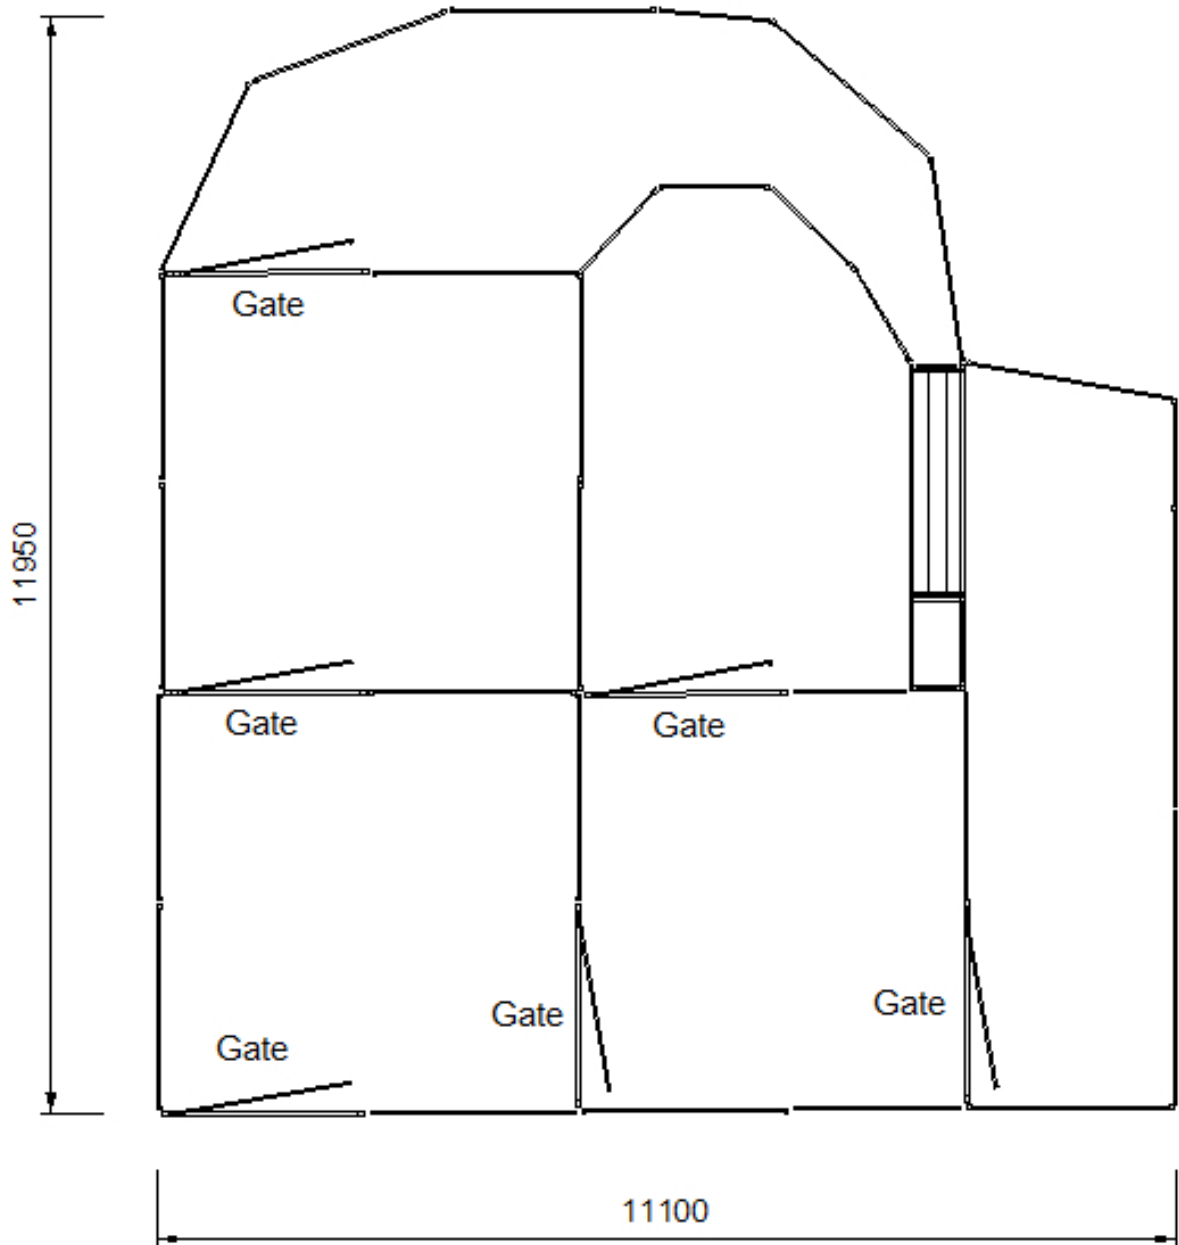

Kurraglen

Livestock Handling & Yard equipment plans

290 Head Bugle Goat Yard

Components required:

- 1 V Draft Race
- 7 1.2M Goat Panel
- 1 1.8M Goat Panel
- 19 2.2M Goat Panel
- 2 3.2M Goat Panel
- 6 Goat Yard Gate 2.2m
- 1 4 way adapter posts