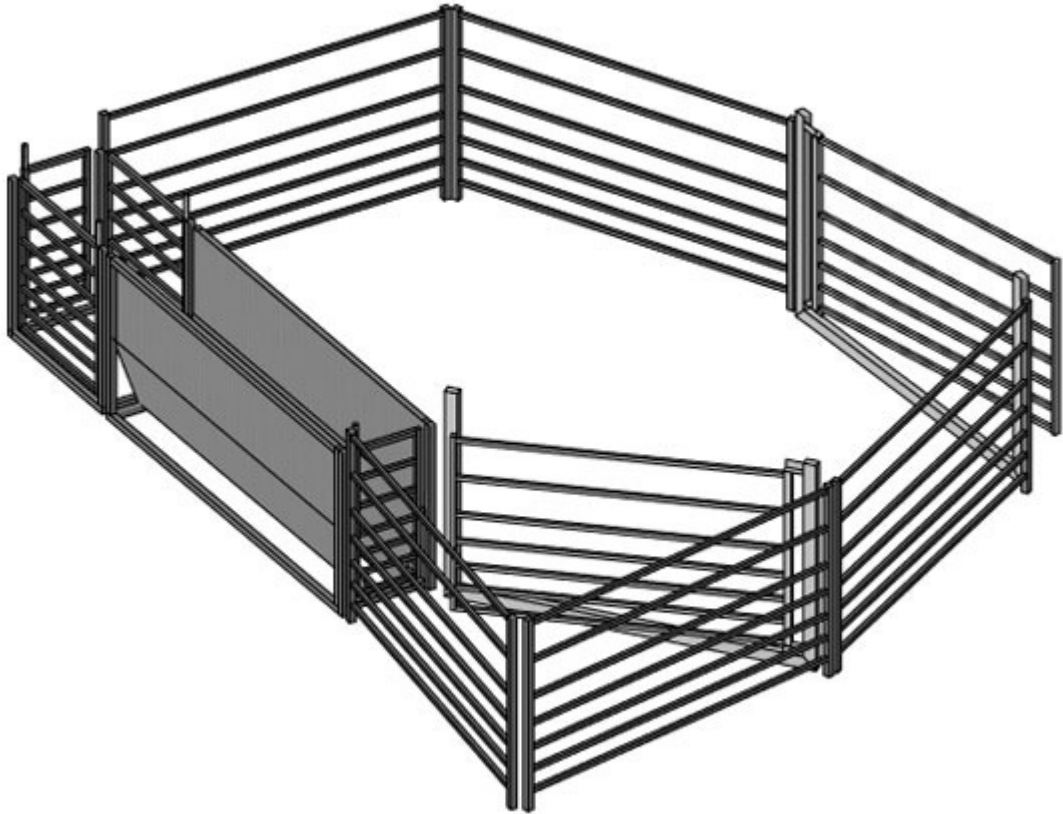

# Kurraglen

Livestock Handling & Yard equipment plans

30 Head Goat Yard

Components required:

- 1 V Draft Race
- 5 2.2M Goat Panel
- 2 Goat Yard Gate 2.2m