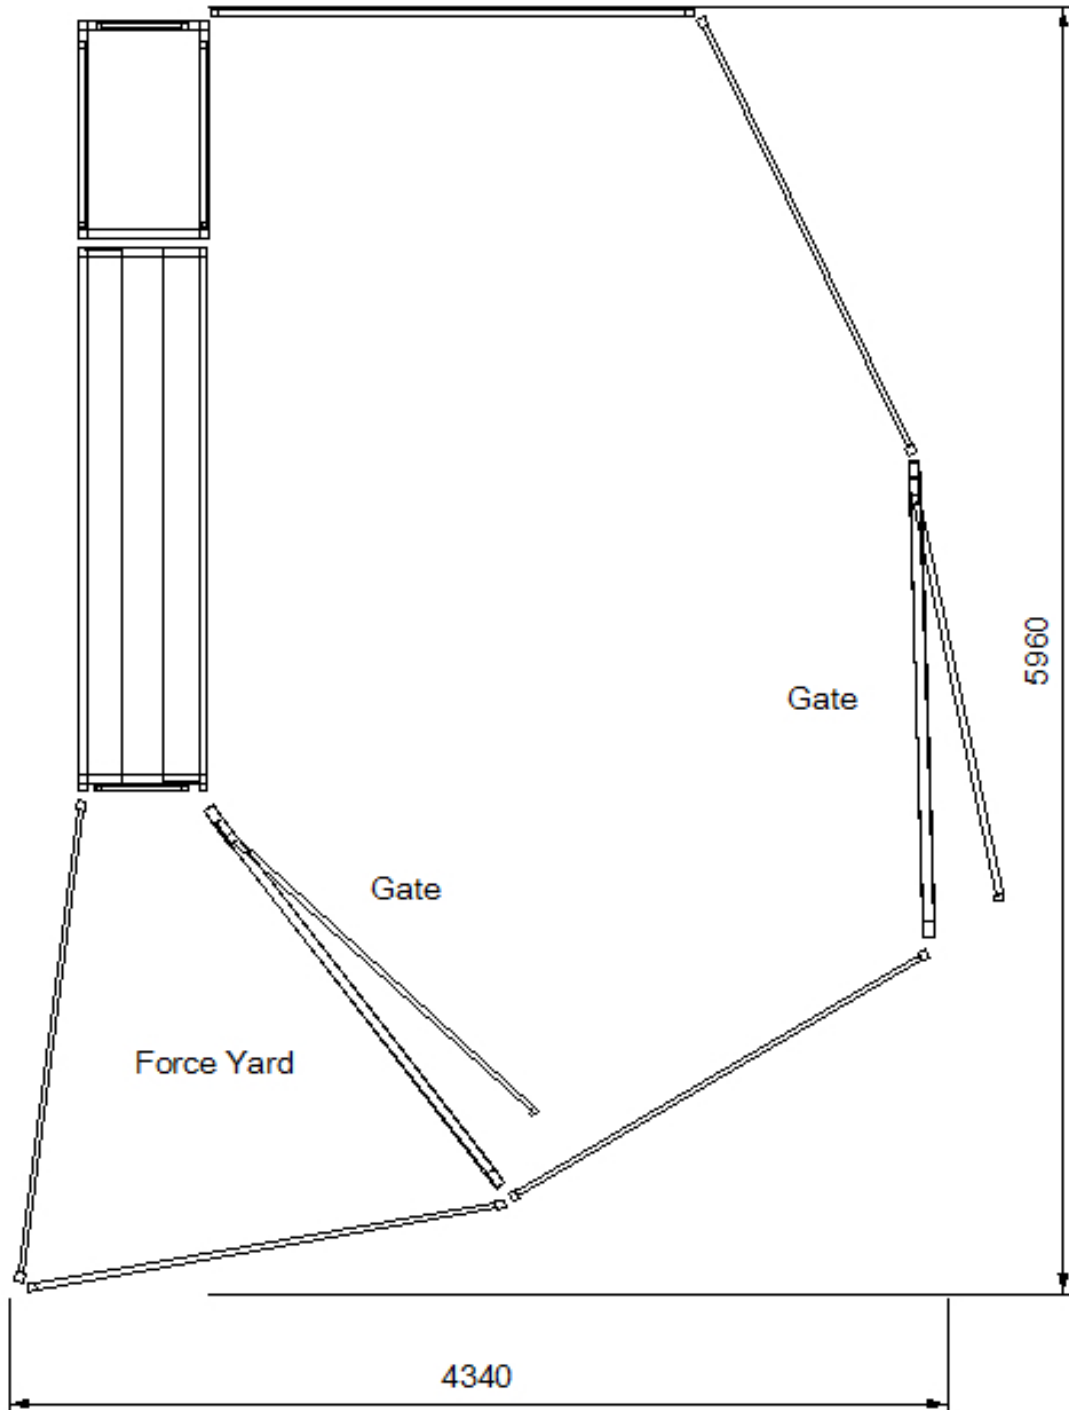

# Kurraglen

Livestock Handling & Yard equipment plans

30 Head Goat Yard

Components required:

- 1 V Draft Race
- 5 2.2M Goat Panel
- 2 Goat Yard Gate 2.2m