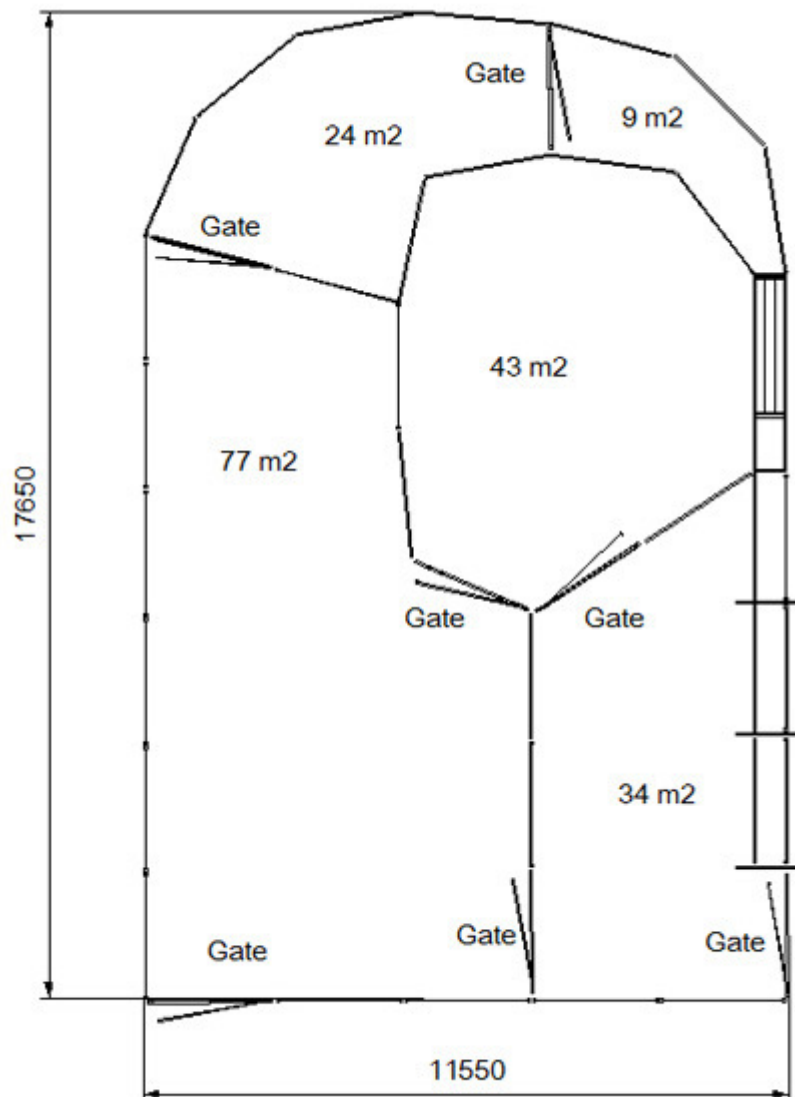

Kurraglen

Livestock Handling & Yard equipment plans

400 Head Bugle Sheep Yard

Components required:

- 1 V Draft Race
- 33 2.2M Sheep Panel
- 2 Sheep Race Support Frame
- 1 Sheep Race Gate
- 7 Sheep Yard Gate 2.2m