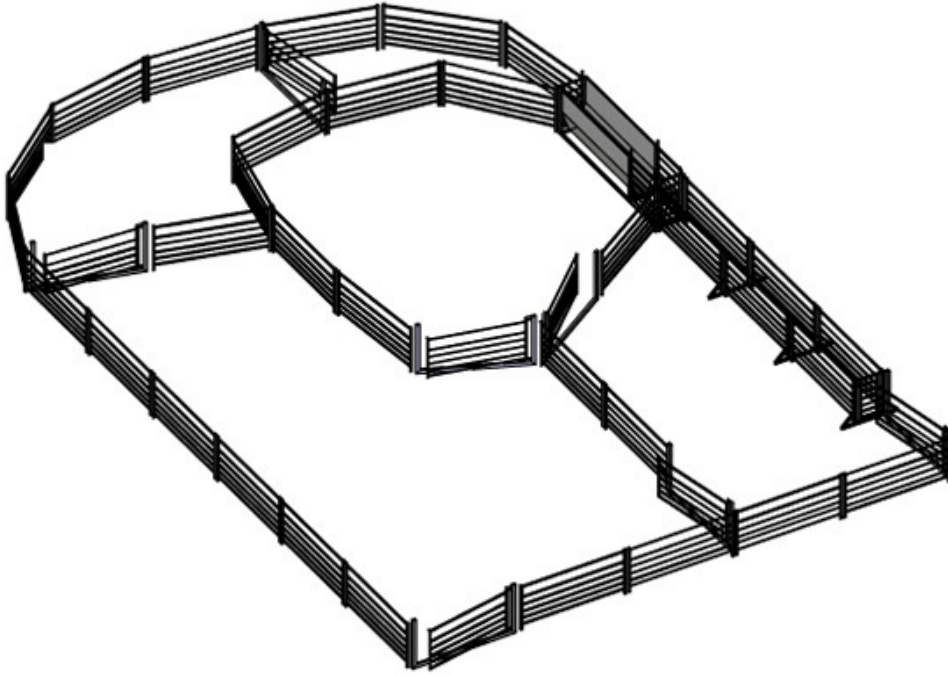

Kurraglen

Livestock Handling & Yard equipment plans

400 Head Bugle Sheep Yard

Components required:

- 1 V Draft Race
- 33 2.2M Sheep Panel
- 2 Sheep Race Support Frame
- 1 Sheep Race Gate
- 7 Sheep Yard Gate 2.2m