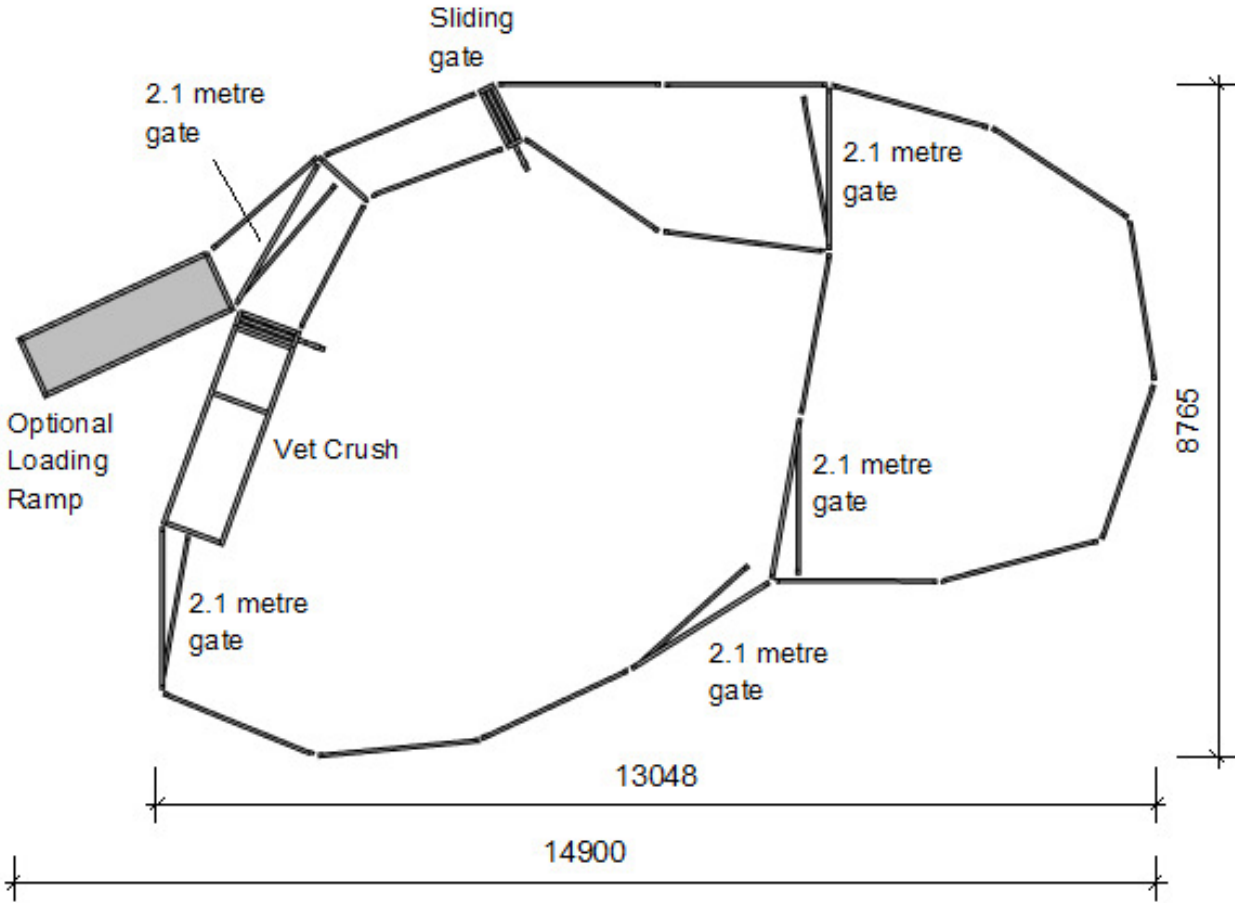

Kurraglen

Livestock Handling & Yard equipment plans

65 Head Cattle Yard

Components required:

- 3 Cattle Panel 1.8 metre
- 5 Cattle Gate 2.1 metre
- 1 Cattle Race Bow
- 15 Cattle Panel 2.1 metre
- 1 Cattle Sliding Race Gate
- 1 Cattle Loading Ramp
- 1 Cattle Vet Crush

ERROR: stackunderflow
OFFENDING COMMAND: ~

STACK: