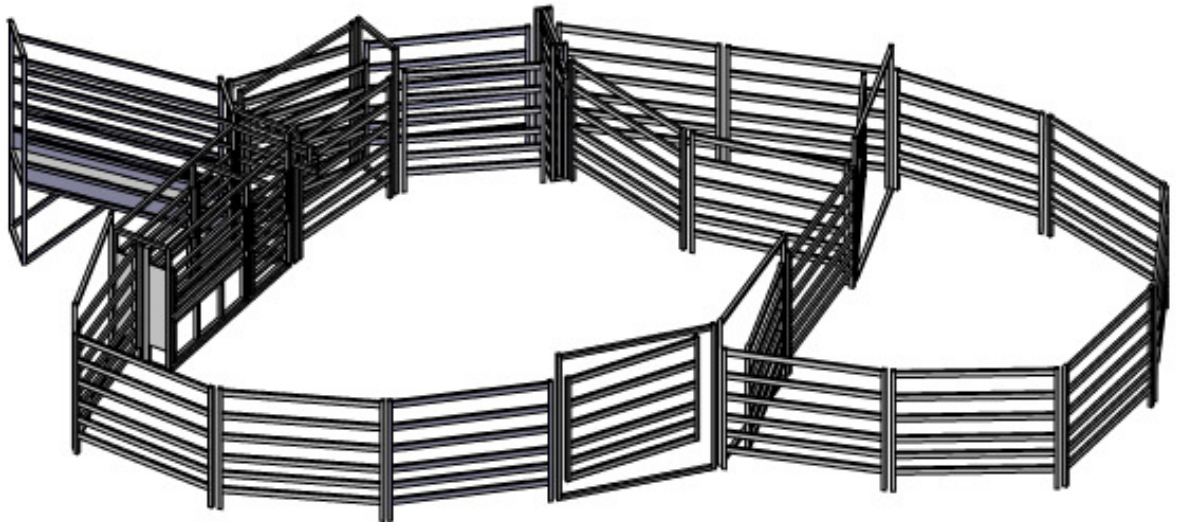

Kurraglen

Livestock Handling & Yard equipment plans

65 Head Cattle Yard

Components required:

- 3 Cattle Panel 1.8 metre
- 5 Cattle Gate 2.1 metre
- 1 Cattle Race Bow
- 15 Cattle Panel 2.1 metre
- 1 Cattle Sliding Race Gate
- 1 Cattle Loading Ramp
- 1 Cattle Vet Crush

ERROR: stackunderflow
OFFENDING COMMAND: ~

STACK: