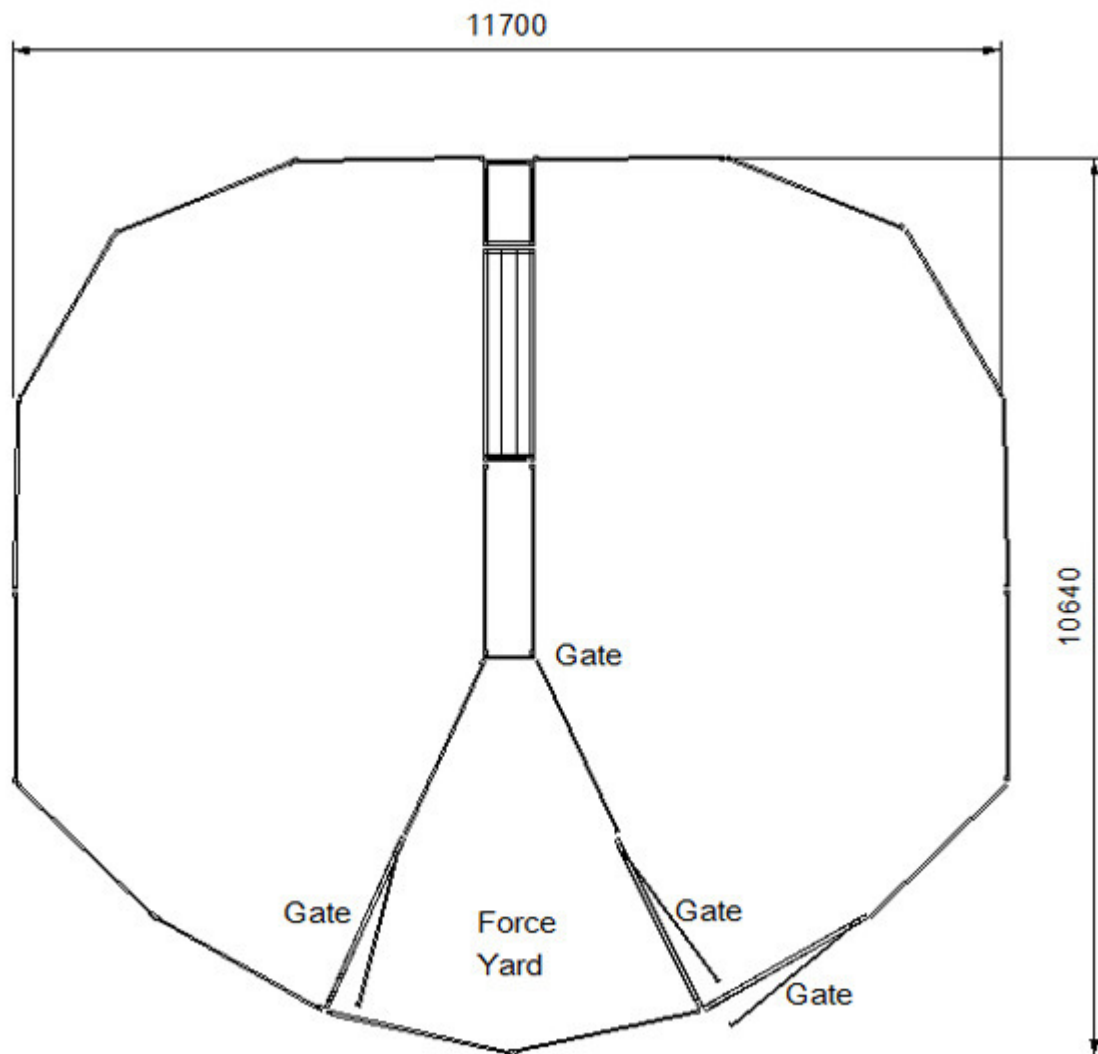

Kurraglen

Livestock Handling & Yard equipment plans

120 Head Goat Yard

Components required:

- 19 2.2M Goat Panel
- 1 V Draft Race
- 1 Race gate 0.6m
- 3 Goat Yard Gate 2.2m