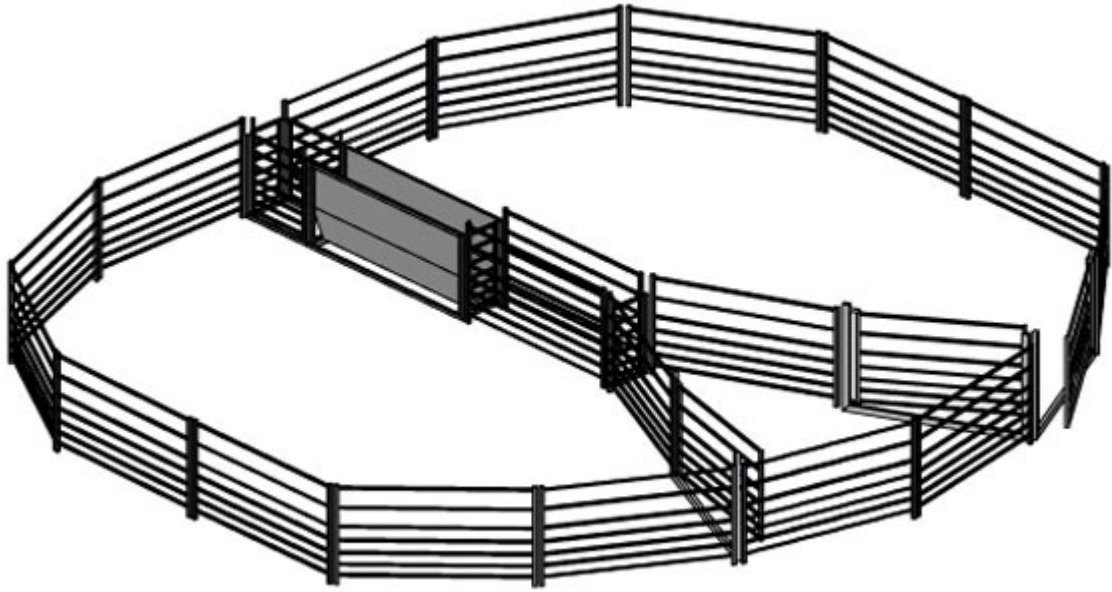

Kurraglen

Livestock Handling & Yard equipment plans

120 Head Goat Yard

Components required:

- 19 2.2M Goat Panel
- 1 V Draft Race
- 1 Race gate 0.6m
- 3 Goat Yard Gate 2.2m