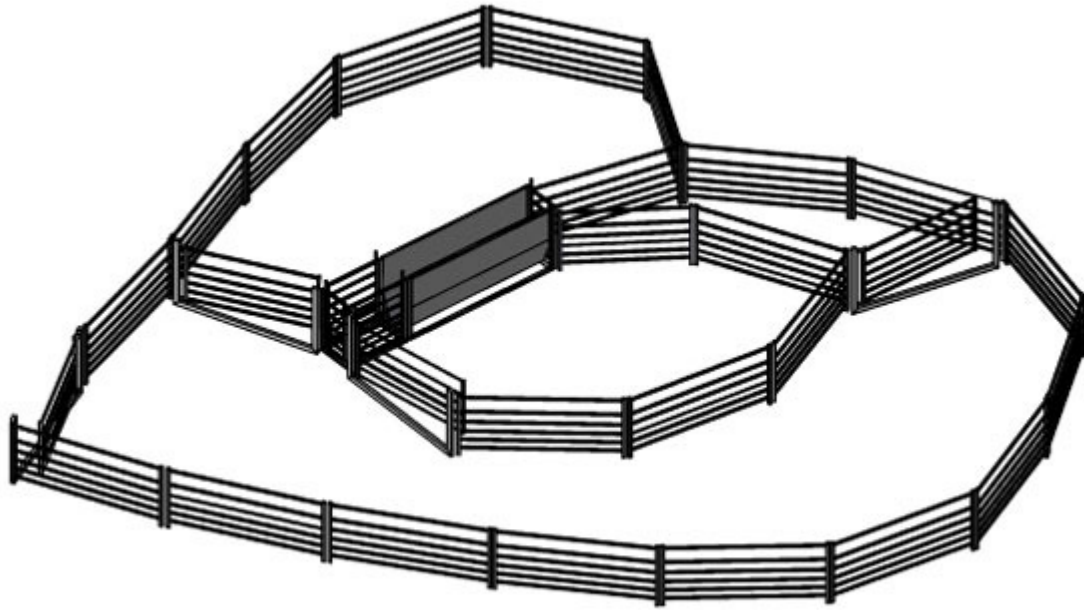

# Kurraglen

Livestock Handling & Yard equipment plans

150 Head Bugle Sheep Yard

Components required:

- 22 2.2M Sheep Panel
- 1 V Draft Race
- 1 1.8M Sheep Panel
- 4 Sheep Yard Gate 2.2m