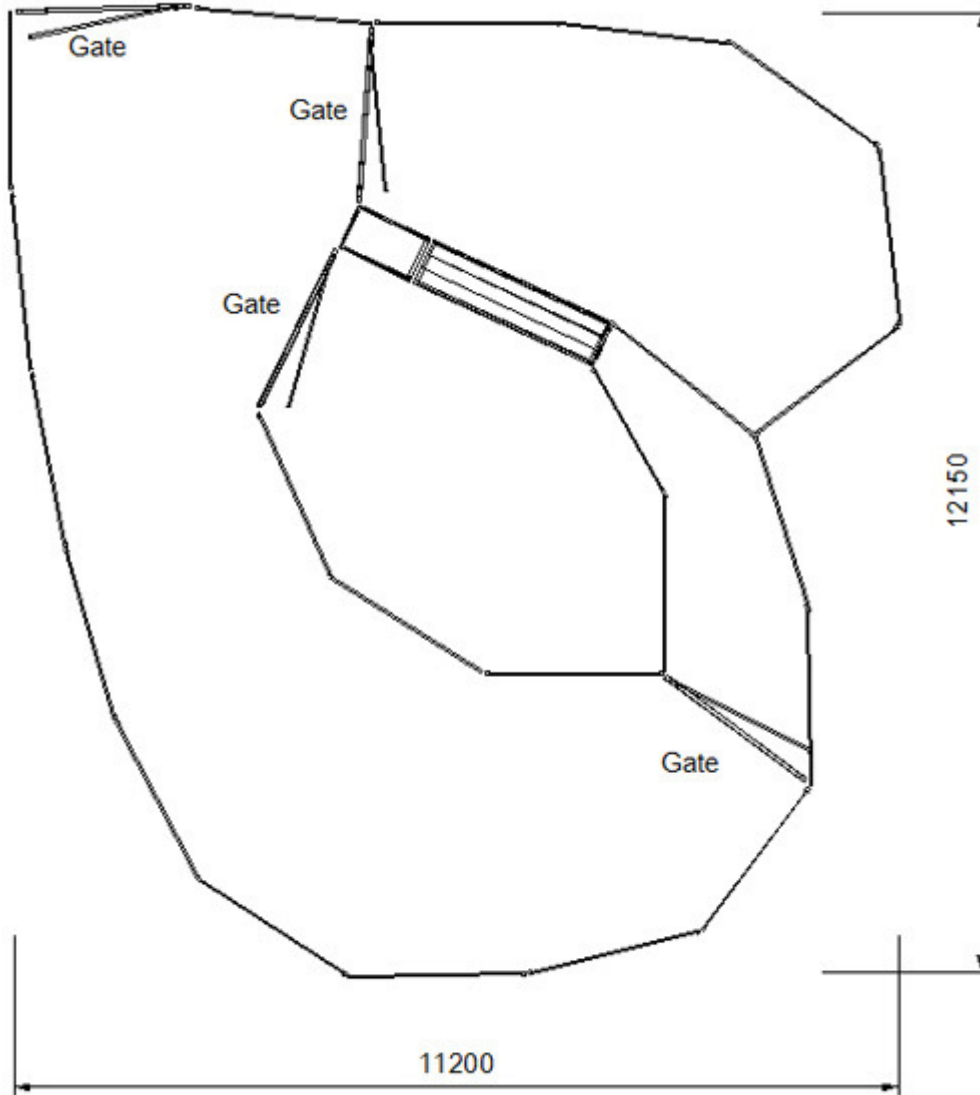

# Kurraglen

Livestock Handling & Yard equipment plans

150 Head Bugle Sheep Yard

Components required:

- 22 2.2M Sheep Panel
- 1 V Draft Race
- 1 1.8M Sheep Panel
- 4 Sheep Yard Gate 2.2m