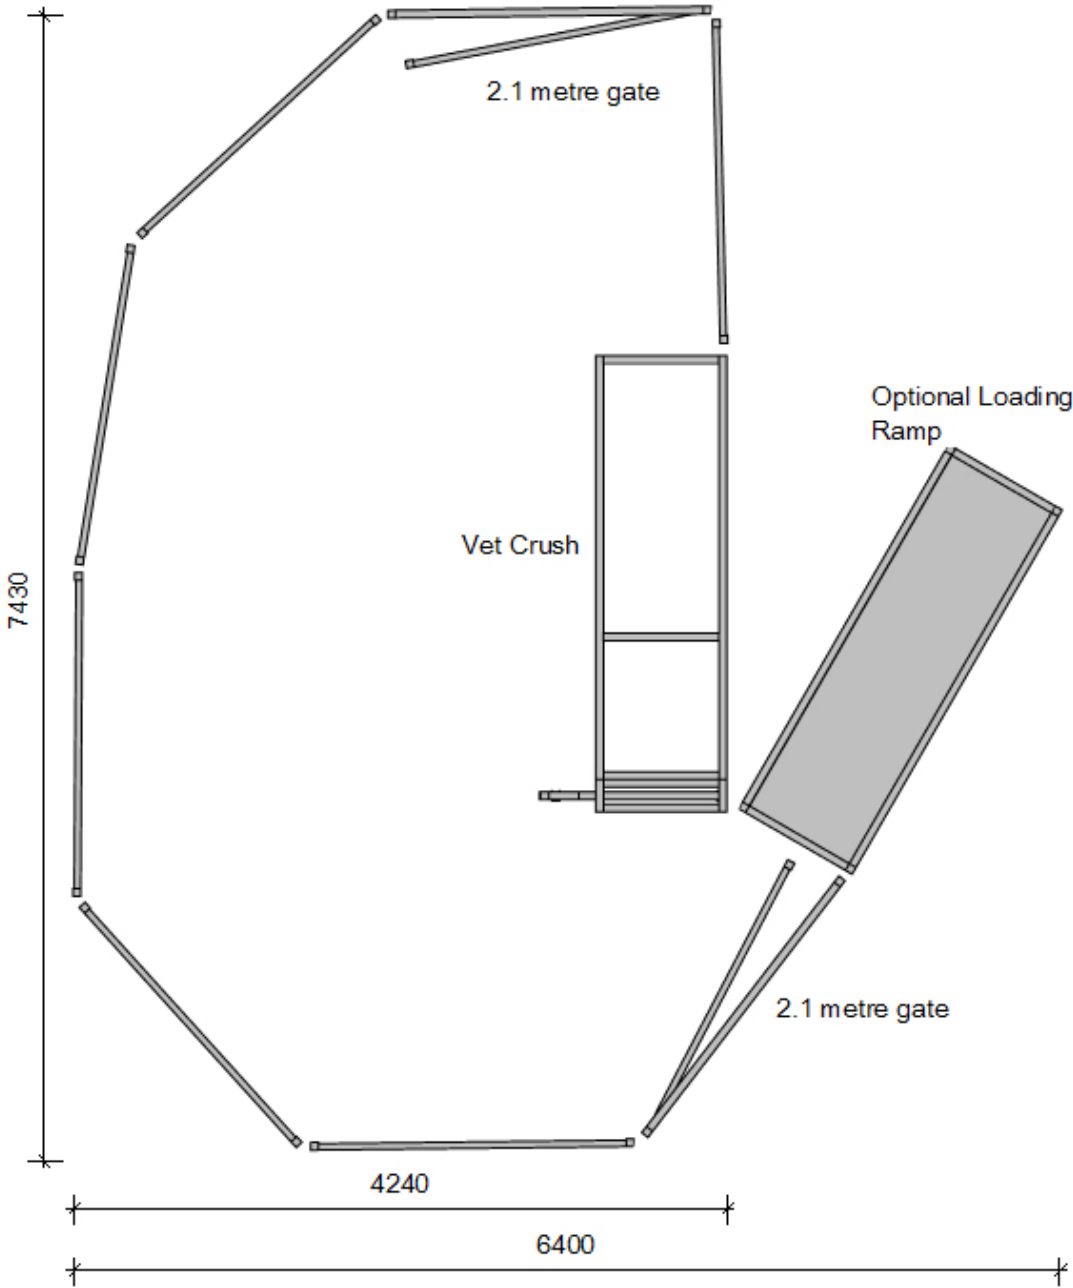

## Livestock Handling & Yard equipment plans

### 20 Head Cattle Yard

Components required:

- 1 Cattle Loading Ramp
- 1 Cattle Vet Crush
- 6 Cattle Panel 2.1 metre
- 2 Cattle Gate 2.1 metre