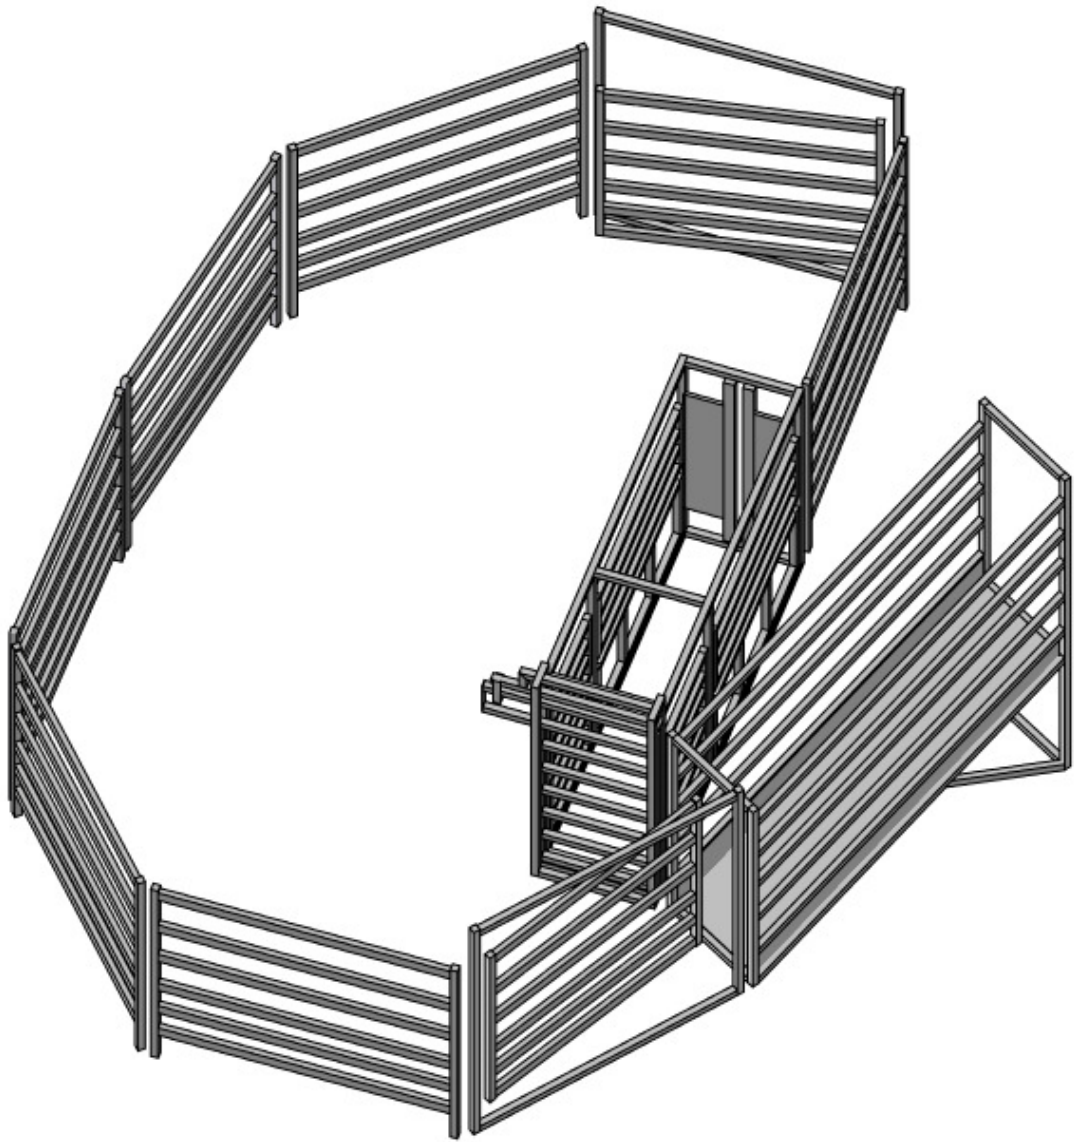

# Kurraglen

## Livestock Handling & Yard equipment plans

### 20 Head Cattle Yard

Components required:

- 1 Cattle Loading Ramp
- 1 Cattle Vet Crush
- 6 Cattle Panel 2.1 metre
- 2 Cattle Gate 2.1 metre