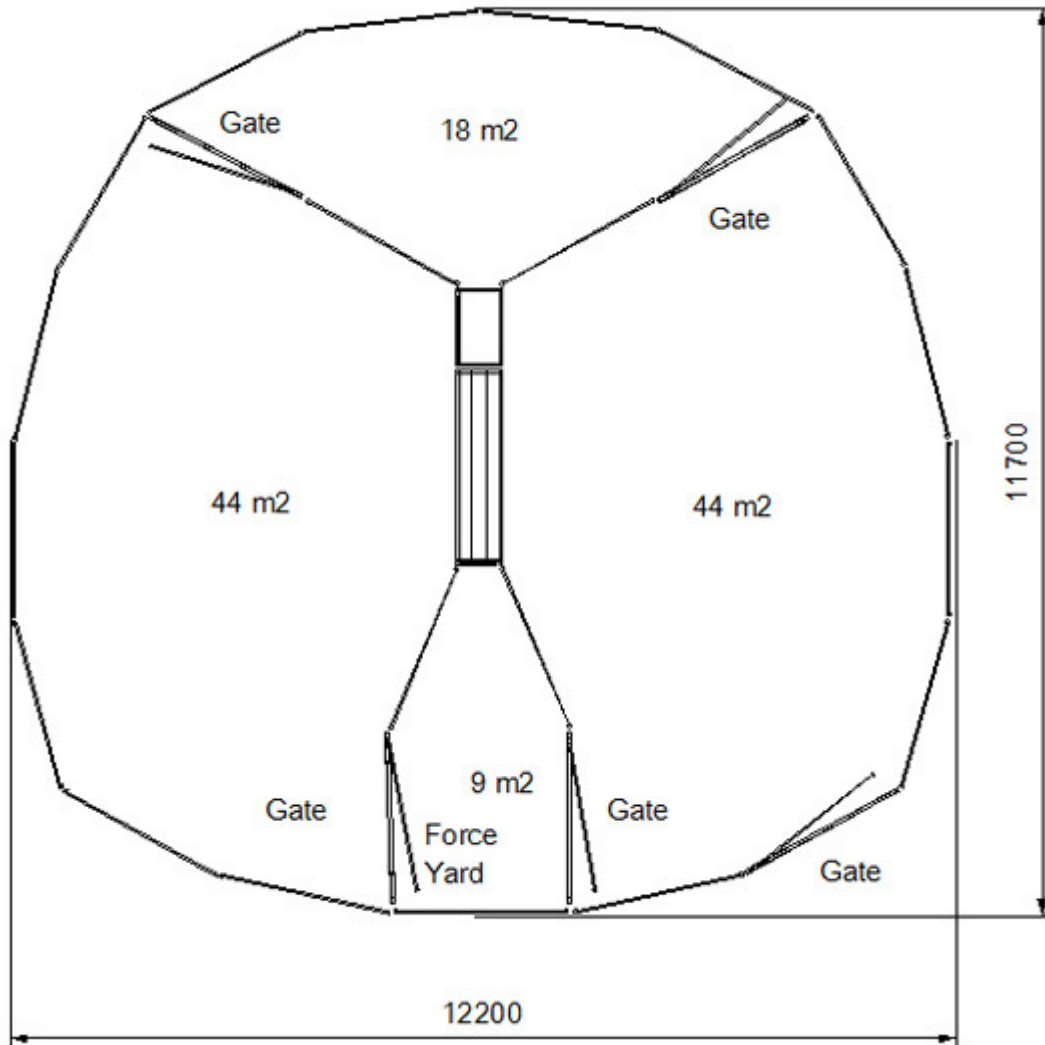

Kurraglen

Livestock Handling & Yard equipment plans

200 Head Sheep Yard

Components required:

- 1 V Draft Race
- 20 2.2M Sheep Panel
- 5 Sheep Yard Gate 22m