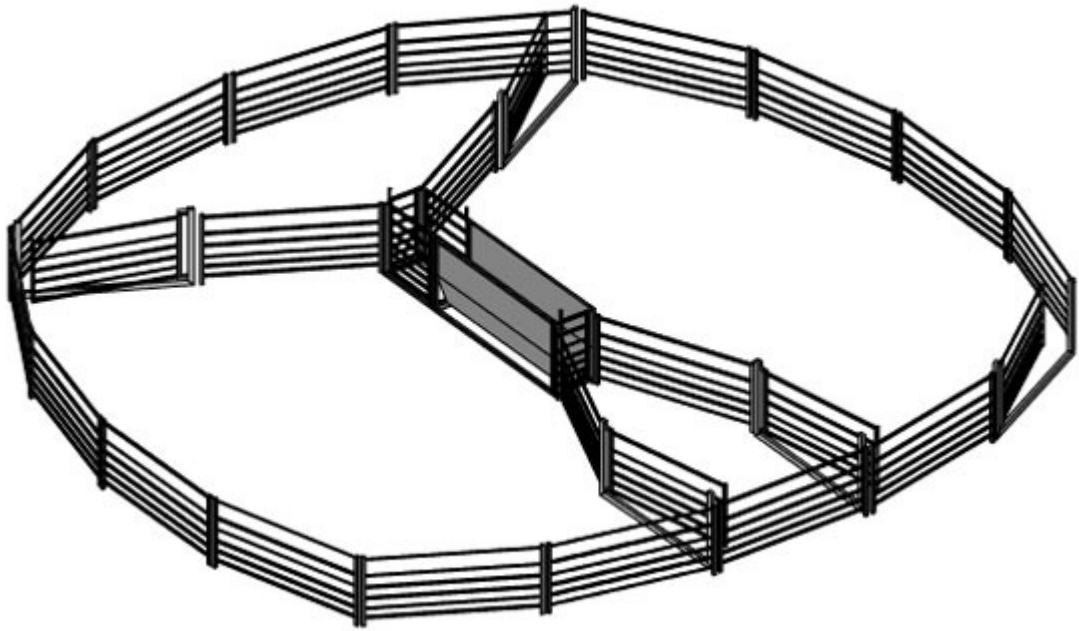

Kurraglen

Livestock Handling & Yard equipment plans

200 Head Sheep Yard

Components required:

- 1 V Draft Race
- 20 2.2M Sheep Panel
- 5 Sheep Yard Gate 22m