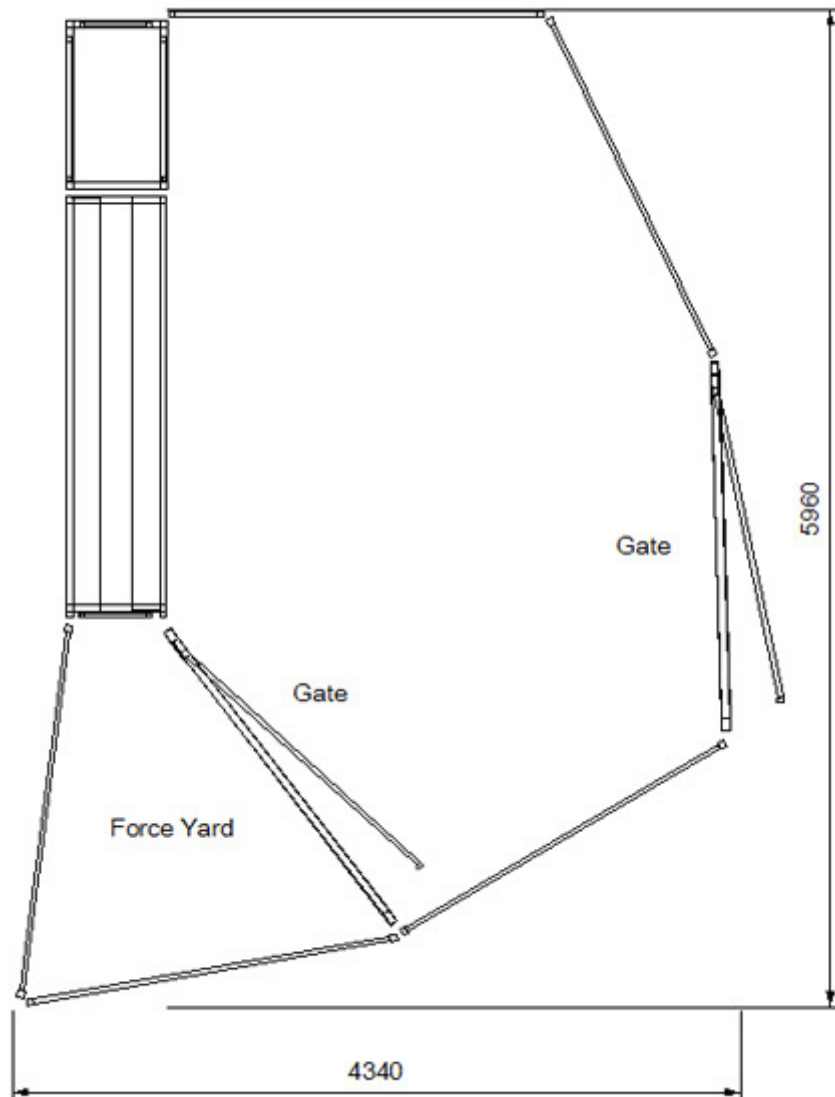

Kurraglen

Livestock Handling & Yard equipment plans

30 Head Sheep Yard

Components required:

- 1 V Draft Race
- 5 2.2M Sheep Panel
- 2 Sheep Yard Gate 2.2m