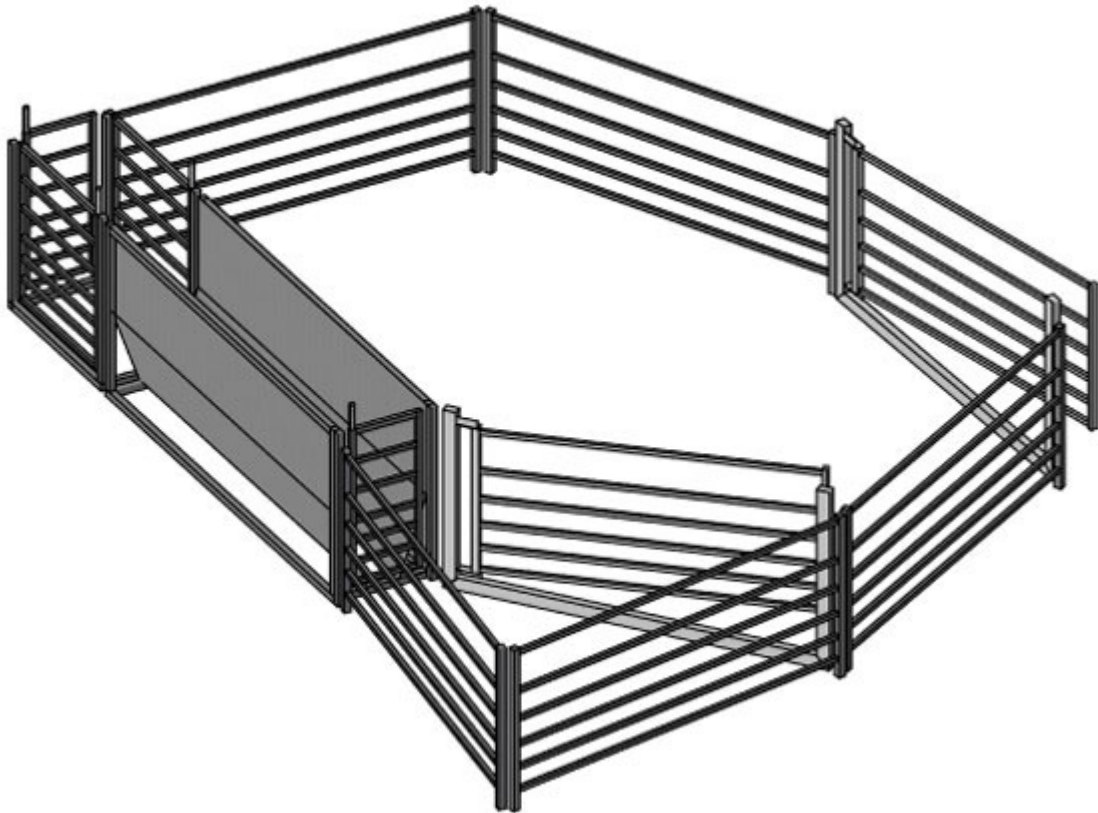

Kurraglen

Livestock Handling & Yard equipment plans

30 Head Sheep Yard

Components required:

- 1 V Draft Race
- 5 2.2M Sheep Panel
- 2 Sheep Yard Gate 2.2m