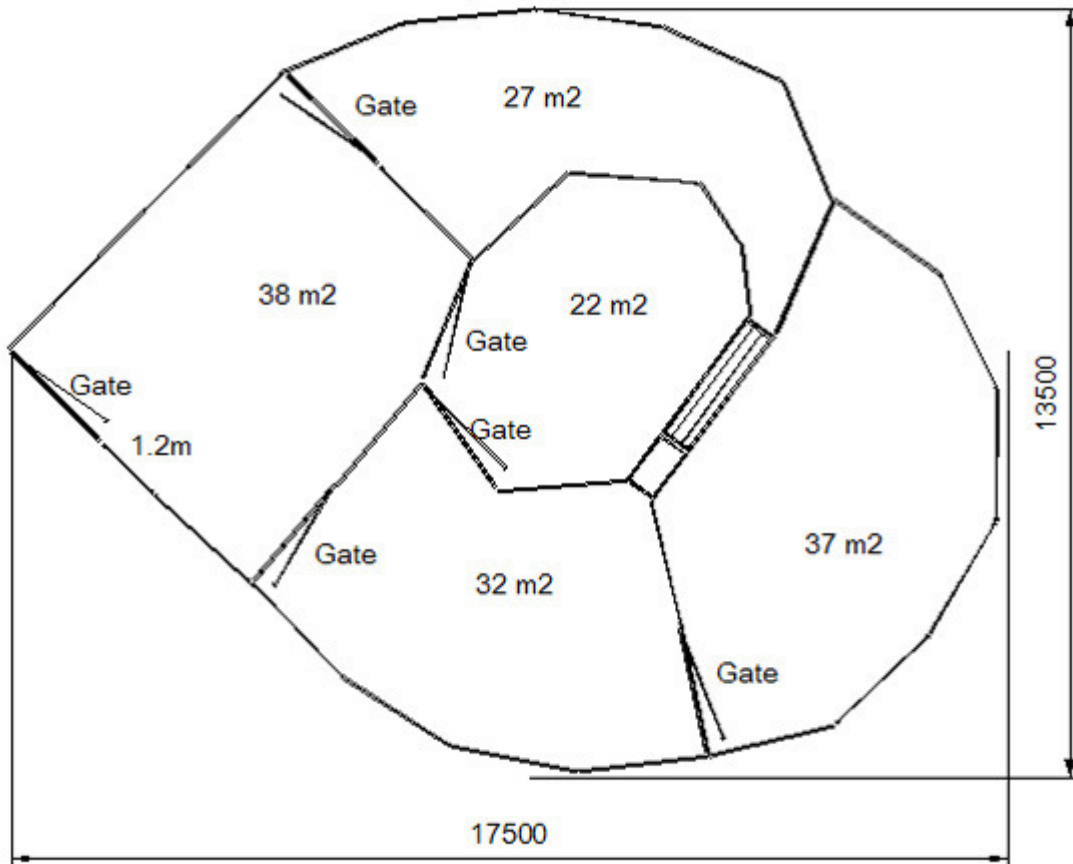

Kurraglen

Livestock Handling & Yard equipment plans

300 Head Bugle Sheep Yard

Components required:

- 1 V Draft Race
- 26 2.2M Sheep Panel
- 3 1.2M Sheep Panel
- 6 Sheep Yard Gate 2.2m