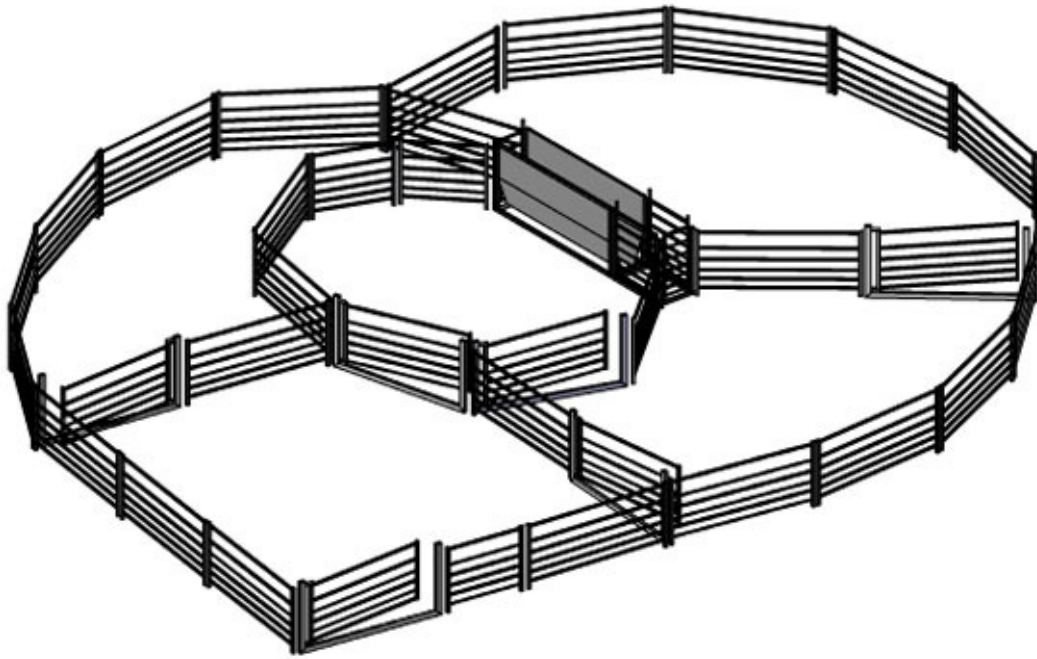

Kurraglen

Livestock Handling & Yard equipment plans

300 Head Bugle Sheep Yard

Components required:

- 1 V Draft Race
- 26 2.2M Sheep Panel
- 3 1.2M Sheep Panel
- 6 Sheep Yard Gate 2.2m