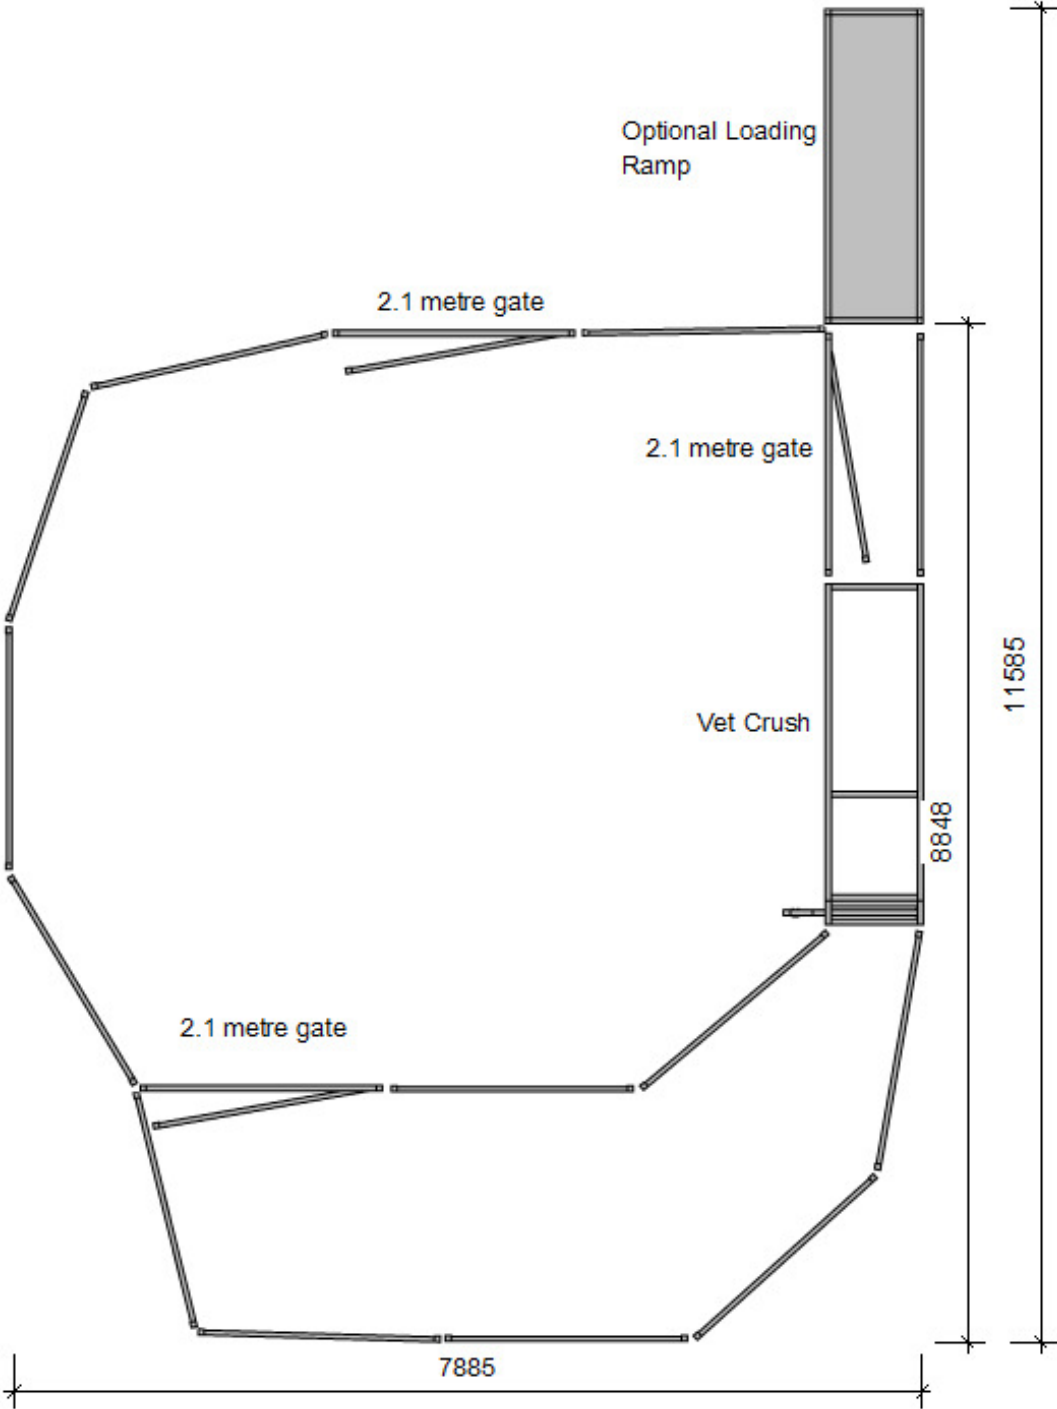

Kurraglen

Livestock Handling & Yard equipment plans

50 Head Cattle Yard

Components required:

- 1 Cattle Vet Crush
- 13 Cattle Panel 2.1 metre
- 1 Cattle Loading Ramp
- 3 Cattle Gate 2.1 metre