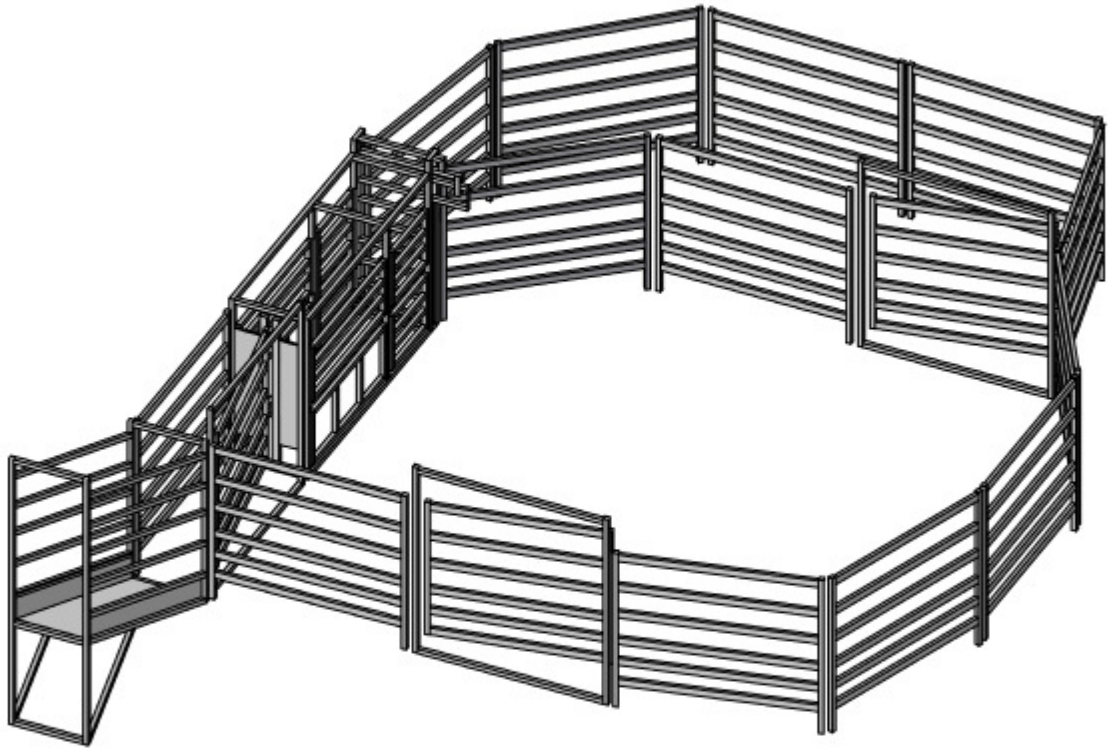

Kurraglen

Livestock Handling & Yard equipment plans

50 Head Cattle Yard

Components required:

- 1 Cattle Vet Crush
- 13 Cattle Panel 2.1 metre
- 1 Cattle Loading Ramp
- 3 Cattle Gate 2.1 metre