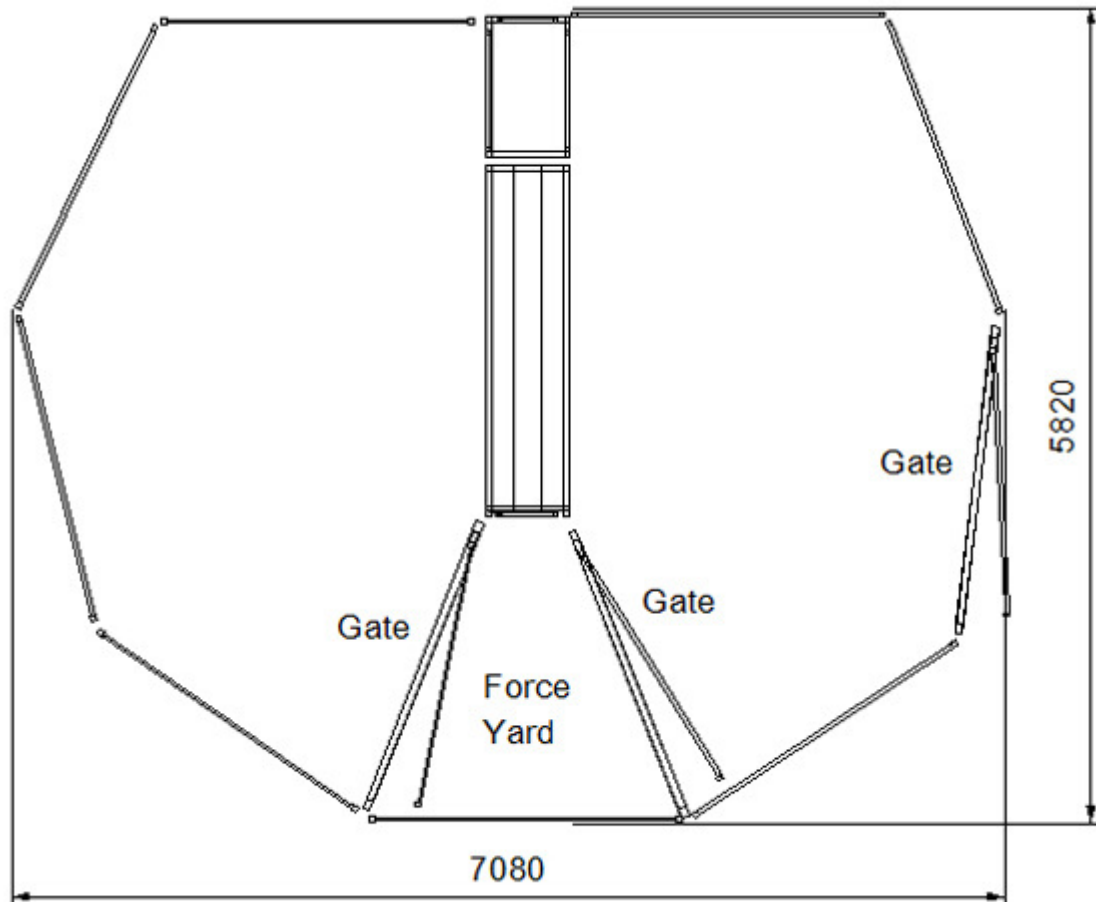

# Kurraglen

Livestock Handling & Yard equipment plans

50 Head Goat Yard

Components required:

- 1 V Draft Race
- 8 2.2M Goat Panel
- 3 Goat Yard Gate 2.2m