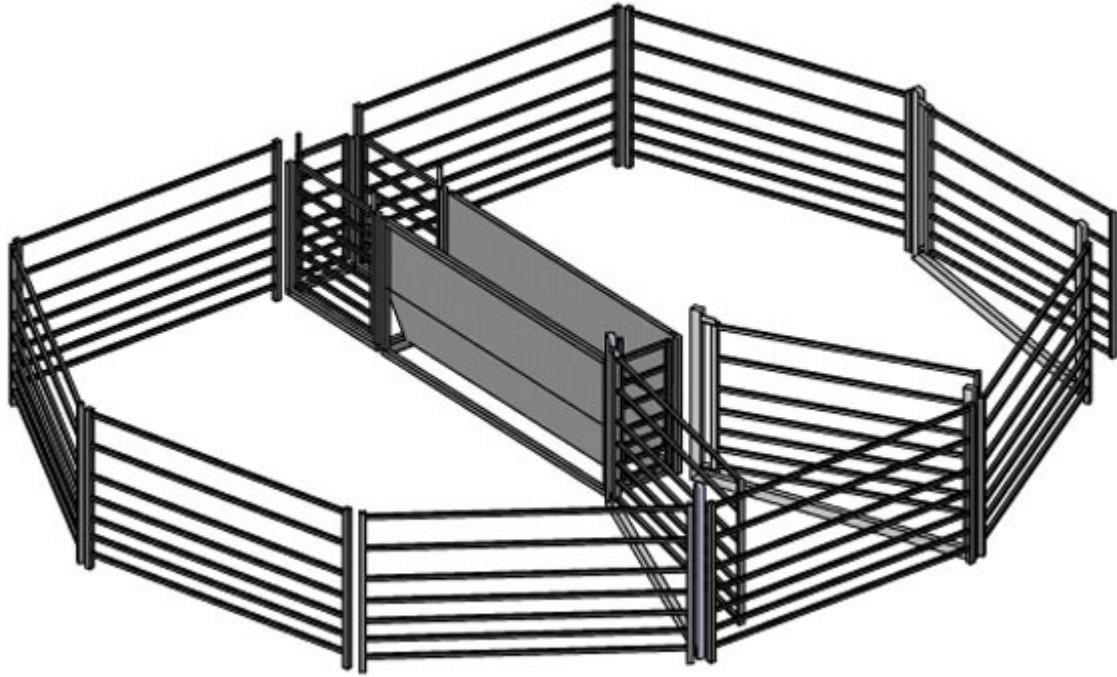

# Kurraglen

Livestock Handling & Yard equipment plans

50 Head Goat Yard

Components required:

- 1 V Draft Race
- 8 2.2M Goat Panel
- 3 Goat Yard Gate 2.2m