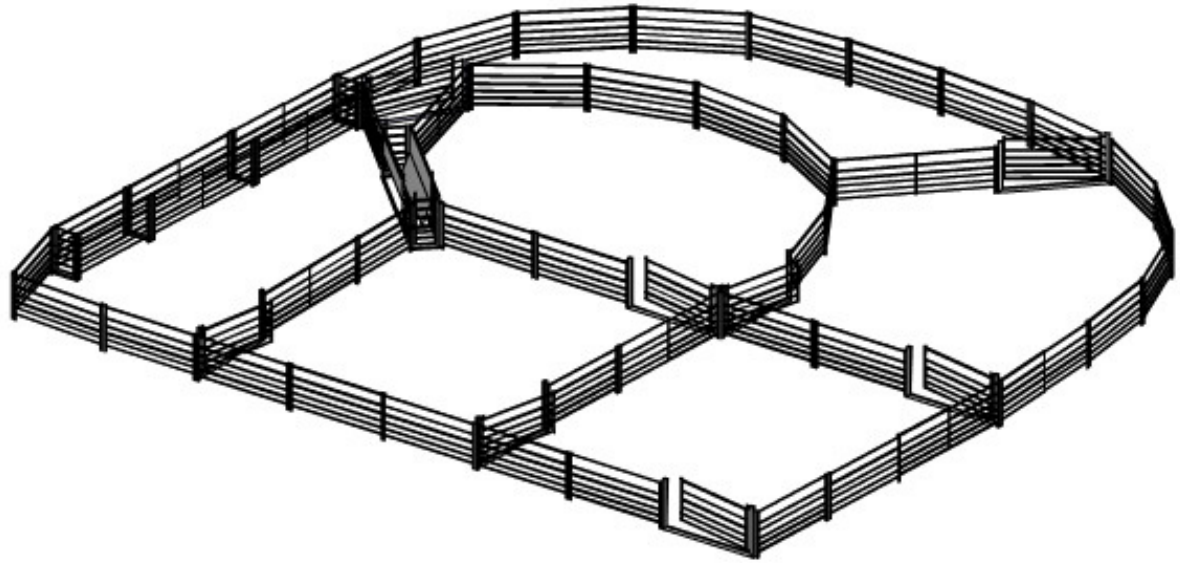

Kurraglen

Livestock Handling & Yard equipment plans

800 Head Bugle Sheep Yard

Components required:

8	Sheep Gate 2.2m
10	3.2M Sheep Panel
2	Race gate sheep 0.6m x 0.96h
1	V Draft Race
36	2.2M Sheep Panel
2	Race support 0.6m x 0.96h
1	1.8M Sheep Panel
1	4 way adapter post