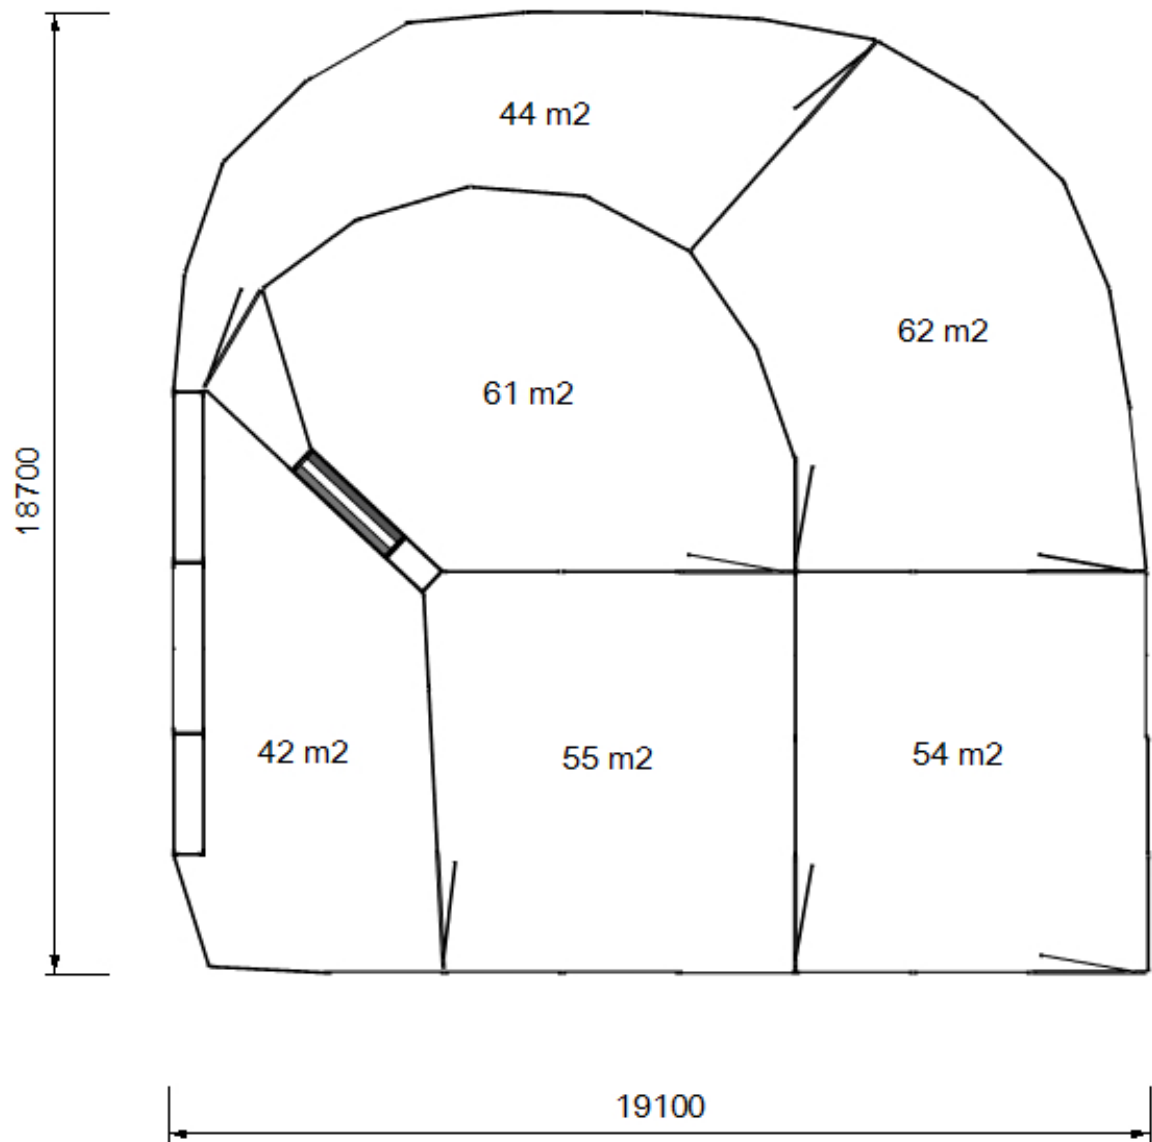

Kurraglen

Livestock Handling & Yard equipment plans

800 Head Bugle Sheep Yard

Components required:

8	Sheep Gate 2.2m
10	3.2M Sheep Panel
2	Race gate sheep 0.6m x 0.96h
1	V Draft Race
36	2.2M Sheep Panel
2	Race support 0.6m x 0.96h
1	1.8M Sheep Panel
1	4 way adapter post