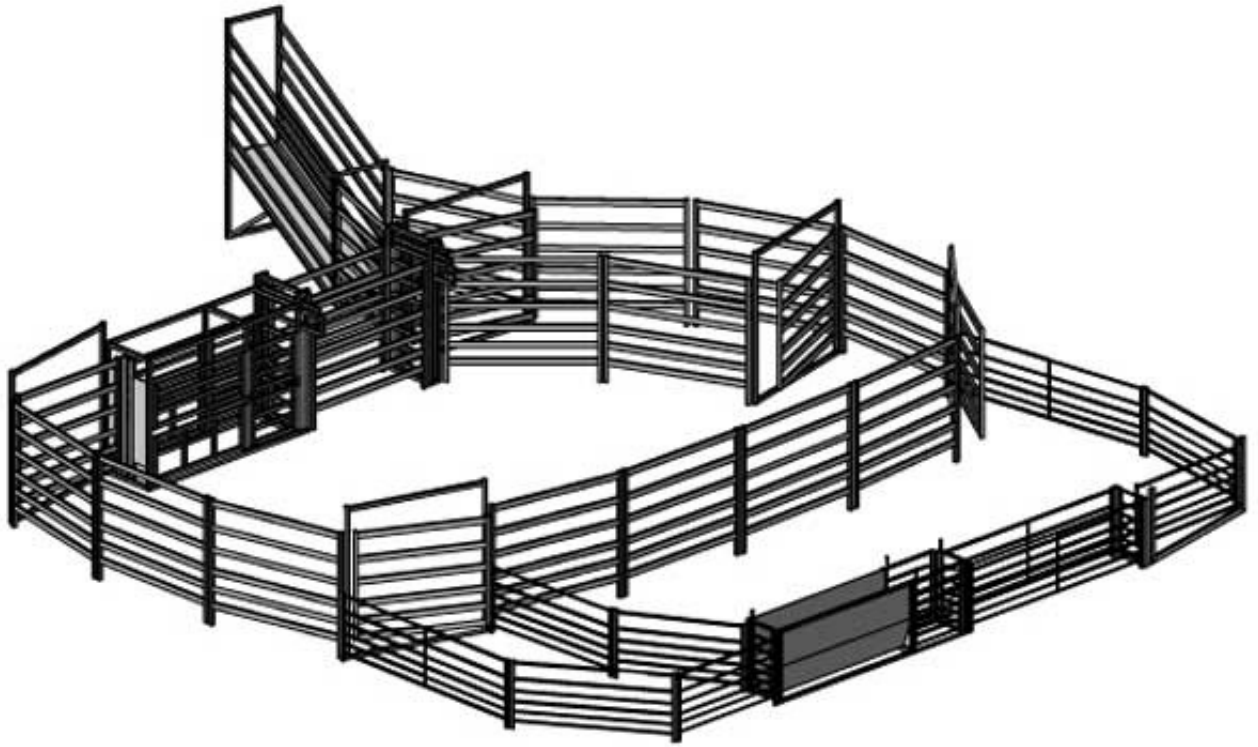

Kurraglen

Livestock Handling & Yard equipment plans

Combination Yard 50 Head Cattle 300 Head Sheep Yard

Combo Cattle sheep yard - 50 head cattle holding capacity & 300 head sheep holding capacity (with no cattle in yard)

16 x Combo 2.1 metre long x 1800mm high

5 x Combo 2.1 metre long x 1800mm high

1 x Vet Cattle Crush

1 x Cattle loading ramp 3.0 metre adjustable

1 x Combo sliding race gate

4 x 3.2 metre long x 960 high sheep panels

3 x 2.2 metre long x 960 high sheep panels

2 x 1.8 metre long x 960 high sheep panels

1 x 2.2 metre long x 960mm high sheep gate in panel

1 x sheep race gate

1 x V sided draft race module