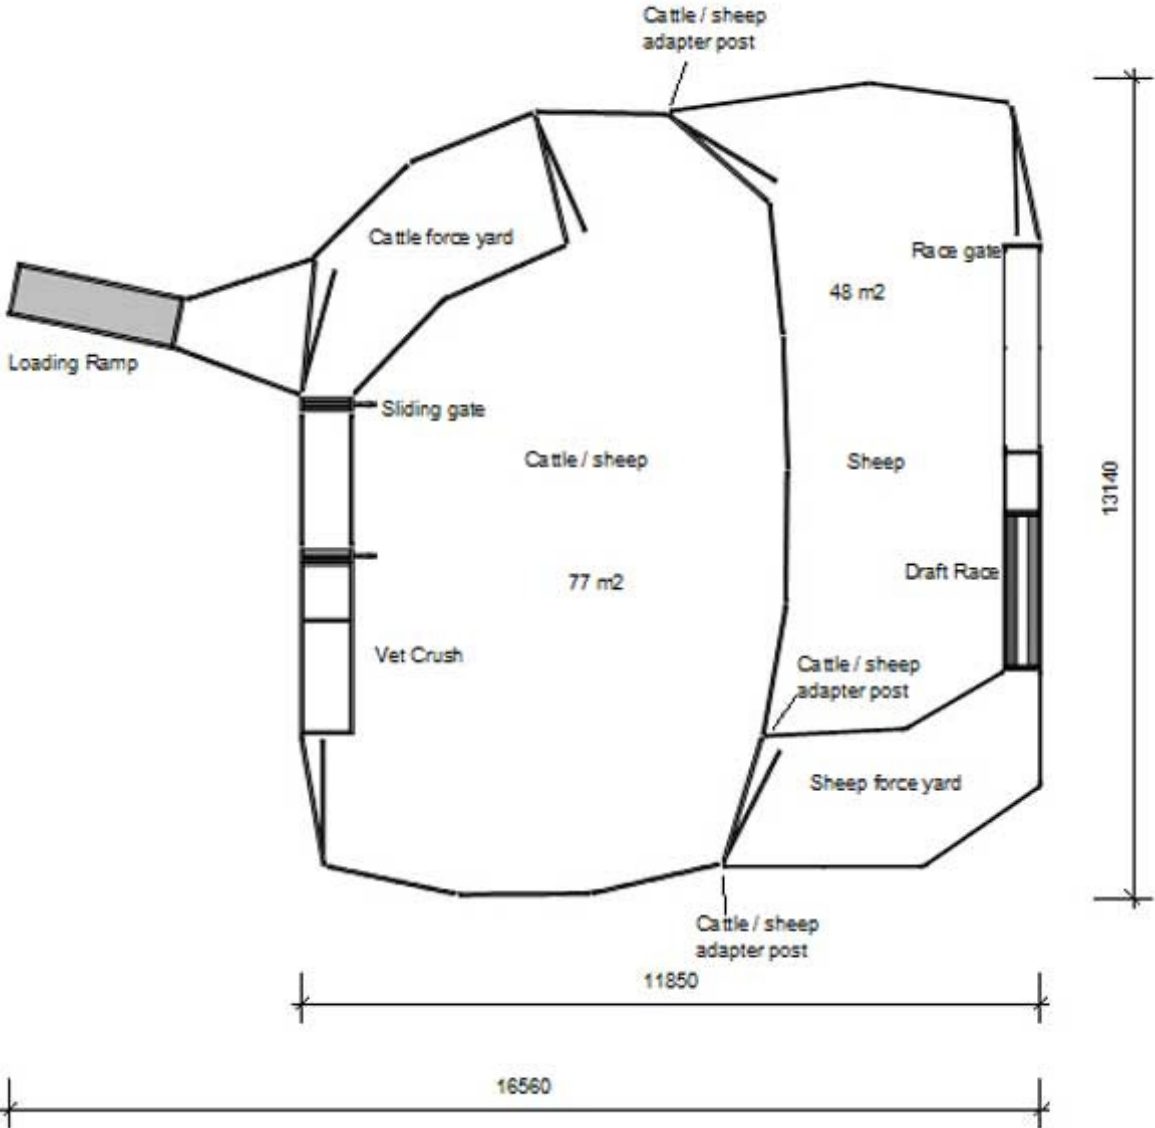

Kurraglen

Livestock Handling & Yard equipment plans

Combination Yard 50 Head Cattle 300 Head Sheep Yard

Combo Cattle sheep yard - 50 head cattle holding capacity & 300 head sheep holding capacity (with no cattle in yard)

16 x Combo 2.1 metre long x 1800mm high

5 x Combo 2.1 metre long x 1800mm high

1 x Vet Cattle Crush

1 x Cattle loading ramp 3.0 metre adjustable

1 x Combo sliding race gate

4 x 3.2 metre long x 960 high sheep panels

3 x 2.2 metre long x 960 high sheep panels

2 x 1.8 metre long x 960 high sheep panels

1 x 2.2 metre long x 960mm high sheep gate in panel

1 x sheep race gate

1 x V sided draft race module